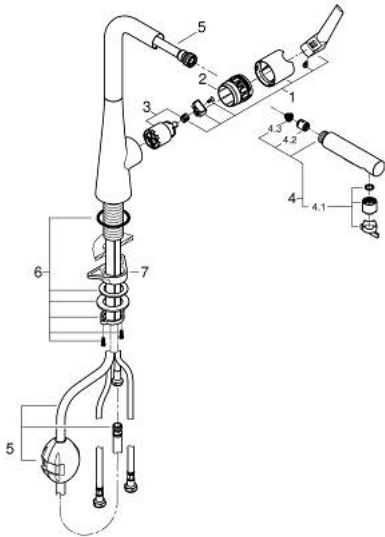

## 32 553 20D ZEDRA SINGLE-LEVER SINK MIXER 1/2"

### PRODUCT DESCRIPTION

- Colour: chrome
- single hole installation
- GROHE LongLife finish
- GROHE SilkMove 35 mm ceramic cartridge
- Pull-Out spout for greater flexibility
- MagneticDocking guarantees easy retraction and smooth docking of the spray head back to the starting position
- Dual Spray - switch between laminar spray and SpeedClean shower jet using diverter
- automatic return to laminar spray
- adjustable flow rate limiter
- swivel tubular spout, swivel area 360°
- flexible connection hoses
- metal fixation set
- Protected Water Ways no contact of water with lead or nickel inside the tap
- maximum flow rate (at 3 bar): 5 l/min
- protected against backflow

### SPARE PARTS

- 1: Lever (Spare part-nr. 48476000)
- 2: Screw ring (Spare part-nr. 48517000)
- 3: Cartridge (Spare part-nr. 46374000)
- 4: Pull-Out spray (Spare part-nr. 48474000)
- 4.1: Flow straightener (Spare part-nr. 48275000)
- 4.2: Non-return valve (Spare part-nr. 08565000)
- 4.3: Dirt strainer (Spare part-nr. 0676800M)
- 5: Shower hose (Spare part-nr. 48472000)
- 6: Shank fastening assembly (Spare part-nr. 48384000)
- 7: Support plate (Spare part-nr. 05334000)