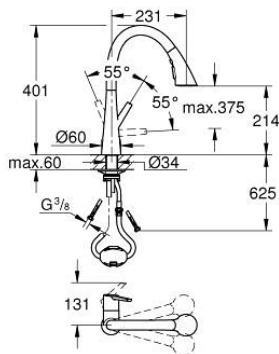

## 32 553 20D ZEDRA SINGLE-LEVER SINK MIXER 1/2"

### PRODUCT DESCRIPTION

- Colour: chrome
- single hole installation
- GROHE LongLife finish
- GROHE SilkMove 35 mm ceramic cartridge
- Pull-Out spout for greater flexibility
- MagneticDocking guarantees easy retraction and smooth docking of the spray head back to the starting position
- Dual Spray - switch between laminar spray and SpeedClean shower jet using diverter
- automatic return to laminar spray
- adjustable flow rate limiter
- swivel tubular spout, swivel area 360°
- flexible connection hoses
- metal fixation set
- Protected Water Ways no contact of water with lead or nickel inside the tap
- maximum flow rate (at 3 bar): 5 l/min
- protected against backflow

### SPARE PARTS

- 1: Lever (Spare part-nr. 48476000)
- 2: Screw ring (Spare part-nr. 48517000)
- 3: Cartridge (Spare part-nr. 46374000)
- 4: Pull-Out spray (Spare part-nr. 48474000)
- 4.1: Flow straightener (Spare part-nr. 48275000)
- 4.2: Non-return valve (Spare part-nr. 08565000)
- 4.3: Dirt strainer (Spare part-nr. 0676800M)
- 5: Shower hose (Spare part-nr. 48472000)
- 6: Shank fastening assembly (Spare part-nr. 48384000)
- 7: Support plate (Spare part-nr. 05334000)