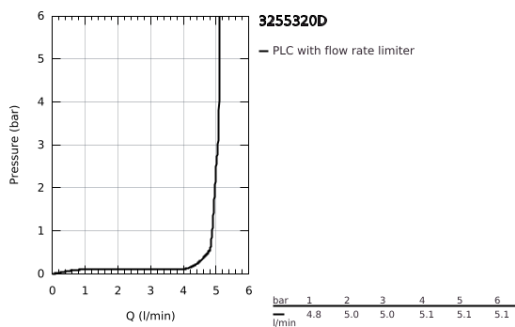

## 32 553 20D ZEDRA SINGLE-LEVER SINK MIXER 1/2"

### PRODUCT DESCRIPTION

- Colour: chrome
- single hole installation
- GROHE LongLife finish
- GROHE SilkMove 35 mm ceramic cartridge
- Pull-Out spout for greater flexibility
- MagneticDocking guarantees easy retraction and smooth docking of the spray head back to the starting position
- Dual Spray - switch between laminar spray and SpeedClean shower jet using diverter
- automatic return to laminar spray
- adjustable flow rate limiter
- swivel tubular spout, swivel area 360°
- flexible connection hoses
- metal fixation set
- Protected Water Ways no contact of water with lead or nickel inside the tap
- maximum flow rate (at 3 bar): 5 l/min
- protected against backflow