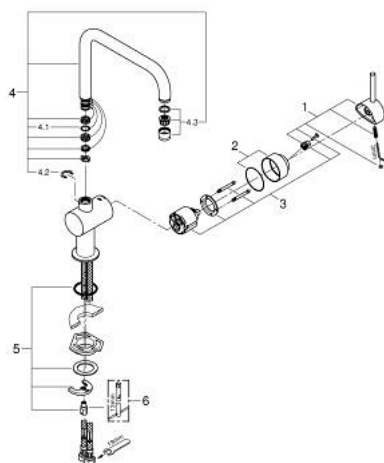

## 32 488 AL0 MINTA SINGLE-LEVER SINK MIXER 1/2"

### PRODUCT DESCRIPTION

- Colour: brushed hard graphite
- U spout
- single hole installation
- GROHE LongLife finish
- GROHE SilkMove 46 mm ceramic cartridge
- adjustable flow rate limiter
- selectable swivel area: 0° / 150° / 360°
- swivel tubular spout
- flexible connection hoses
- rapid installation system
- optional temperature limiter
- maximum flow rate (at 3 bar): 11.5 l/min

### SPARE PARTS

- 1: Lever (Spare part-nr. 46015AL0)
  - 2: Cap (Spare part-nr. 46025AL0)
  - 3: Cartridge (Spare part-nr. 46048000)
  - 4: Outlet (Spare part-nr. 13096AL0)
  - 4.1: Sealing washer (Spare part-nr. 0128500M)
  - 4.2: Safety ring (Spare part-nr. 0485300M)
  - 4.3: Mousseur (Spare part-nr. 13928AL0)
  - 5: Shank mounting kit (Spare part-nr. 46249000)
  - 6: Mounting wrench (Spare part-nr. 19017000)\*
- \* Optional accessories