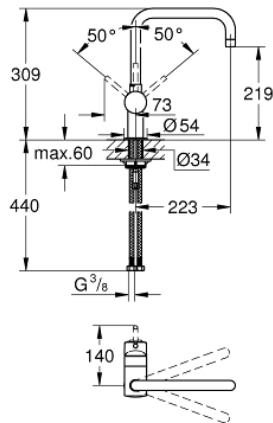

## 32 488 AL0 MINTA SINGLE-LEVER SINK MIXER 1/2"

### PRODUCT DESCRIPTION

- Colour: brushed hard graphite
- U spout
- single hole installation
- GROHE LongLife finish
- GROHE SilkMove 46 mm ceramic cartridge
- adjustable flow rate limiter
- selectable swivel area: 0° / 150° / 360°
- swivel tubular spout
- flexible connection hoses
- rapid installation system
- optional temperature limiter
- maximum flow rate (at 3 bar): 11.5 l/min

### SPARE PARTS

- 1: Lever (Spare part-nr. 46015AL0)
  - 2: Cap (Spare part-nr. 46025AL0)
  - 3: Cartridge (Spare part-nr. 46048000)
  - 4: Outlet (Spare part-nr. 13096AL0)
  - 4.1: Sealing washer (Spare part-nr. 0128500M)
  - 4.2: Safety ring (Spare part-nr. 0485300M)
  - 4.3: Mousseur (Spare part-nr. 13928AL0)
  - 5: Shank mounting kit (Spare part-nr. 46249000)
  - 6: Mounting wrench (Spare part-nr. 19017000)\*
- \* Optional accessories