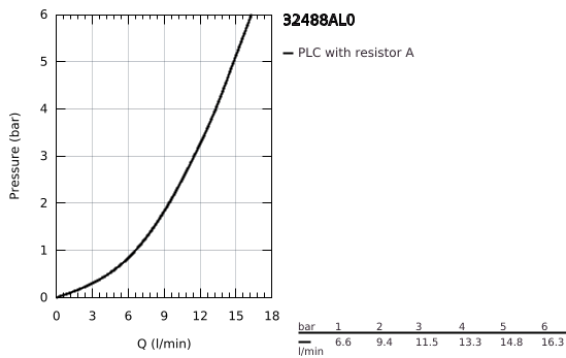

## 32 488 AL0 MINTA SINGLE-LEVER SINK MIXER 1/2"

### PRODUCT DESCRIPTION

- Colour: brushed hard graphite
- U spout
- single hole installation
- GROHE LongLife finish
- GROHE SilkMove 46 mm ceramic cartridge
- adjustable flow rate limiter
- selectable swivel area: 0° / 150° / 360°
- swivel tubular spout
- flexible connection hoses
- rapid installation system
- optional temperature limiter
- maximum flow rate (at 3 bar): 11.5 l/min