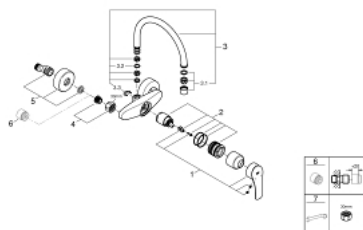

32 482 30D EUROSMART SINGLE-LEVER SINK MIXER 1/2"

PRODUCT DESCRIPTION

- Colour: chrome
- wall mounted
- GROHE LongLife finish
- GROHE SilkMove 35 mm ceramic cartridge
- mousseur
- adjustable flow rate limiter
- swivel tubular spout, swivel area 360°
- projection 244 mm
- integrated temperature limiter
- C-unions
- maximum flow rate (at 3 bar): 5 l/min
- professional edition

32 482 30D EUROSART SINGLE-LEVER SINK MIXER 1/2"

SPARE PARTS

- 1: Lever (Spare part-nr. 48542000)
- 2: Cartridge (Spare part-nr. 46374000)
- 3: C-spout (Spare part-nr. 13395000)
- 3.1: Mousseur (Spare part-nr. 13935000)
- 3.2: Sealing washer (Spare part-nr. 0128500M)
- 3.3: Safety ring (Spare part-nr. 0485300M)
- 4: Screw connection 1/2" (Spare part-nr. 45044000)
- 4.1: Seal Ø15 x Ø2 (Spare part-nr. 0311900M)
- 5: S-union (Spare part-nr. 12662000)
- 6: Extension 3/4", 20 mm (Spare part-nr. 0713000M)*
- 7: Special spanner (Spare part-nr. 19377000)*