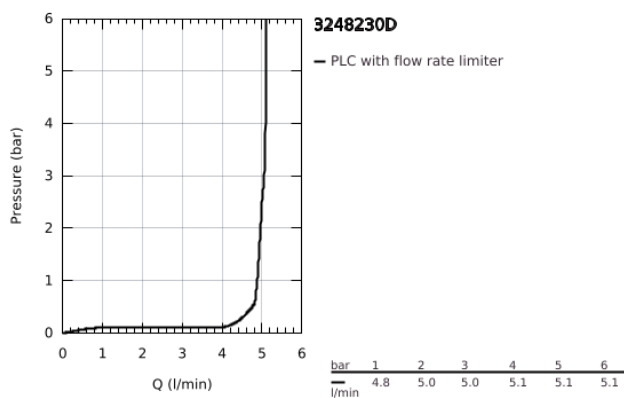

32 482 30D EUROSMART SINGLE-LEVER SINK MIXER 1/2"

PRODUCT DESCRIPTION

- Colour: chrome
- wall mounted
- GROHE LongLife finish
- GROHE SilkMove 35 mm ceramic cartridge
- mousseur
- adjustable flow rate limiter
- swivel tubular spout, swivel area 360°
- projection 244 mm
- integrated temperature limiter
- C-unions
- maximum flow rate (at 3 bar): 5 l/min
- professional edition

32 482 30D EUROSART SINGLE-LEVER SINK MIXER 1/2"

SPARE PARTS

- 1: Lever (Spare part-nr. 48542000)
- 2: Cartridge (Spare part-nr. 46374000)
- 3: C-spout (Spare part-nr. 13395000)
- 3.1: Mousseur (Spare part-nr. 13935000)
- 3.2: Sealing washer (Spare part-nr. 0128500M)
- 3.3: Safety ring (Spare part-nr. 0485300M)
- 4: Screw connection 1/2" (Spare part-nr. 45044000)
- 4.1: Seal Ø15 x Ø2 (Spare part-nr. 0311900M)
- 5: S-union (Spare part-nr. 12662000)
- 6: Extension 3/4", 20 mm (Spare part-nr. 0713000M)*
- 7: Special spanner (Spare part-nr. 19377000)*