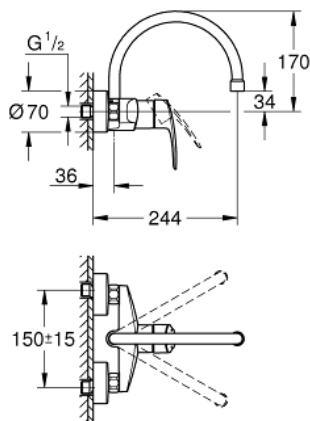

32 482 30D EUROSMART SINGLE-LEVER SINK MIXER 1/2"

PRODUCT DESCRIPTION

- Colour: chrome
- wall mounted
- GROHE LongLife finish
- GROHE SilkMove 35 mm ceramic cartridge
- mousseur
- adjustable flow rate limiter
- swivel tubular spout, swivel area 360°
- projection 244 mm
- integrated temperature limiter
- C-unions
- maximum flow rate (at 3 bar): 5 l/min
- professional edition

32 482 30D EUROSART SINGLE-LEVER SINK MIXER 1/2"

SPARE PARTS

- 1: Lever (Spare part-nr. 48542000)
- 2: Cartridge (Spare part-nr. 46374000)
- 3: C-spout (Spare part-nr. 13395000)
- 3.1: Mousseur (Spare part-nr. 13935000)
- 3.2: Sealing washer (Spare part-nr. 0128500M)
- 3.3: Safety ring (Spare part-nr. 0485300M)
- 4: Screw connection 1/2" (Spare part-nr. 45044000)
- 4.1: Seal Ø15 x Ø2 (Spare part-nr. 0311900M)
- 5: S-union (Spare part-nr. 12662000)
- 6: Extension 3/4", 20 mm (Spare part-nr. 0713000M)*
- 7: Special spanner (Spare part-nr. 19377000)*