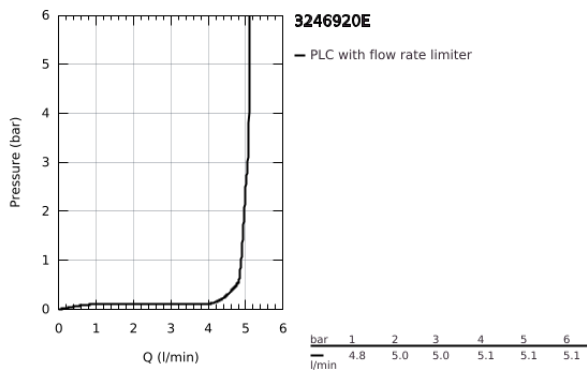

32 469 20E **EURODISC COSMOPOLITAN SINGLE-LEVER BASIN MIXER 1/2" S-SIZE**

**PRODUCT DESCRIPTION**

- Colour: chrome
- metal lever
- single hole installation
- GROHE SilkMove 35 mm ceramic cartridge
- adjustable flow rate limiter
- adjustable minimum flow rate 2.5 l/min
- temperature limiter
- GROHE LongLife finish
- GROHE EcoJoy - less water, perfect flow
- maximum flow rate (at 3 bar): 5 l/min
- SpeedClean mousseur
- GROHE FastFixation installation system
- smooth body
- flexible connection hoses
- minimum pressure 1.0 bar
- noise classification 1 in accordance with DIN4109

32 469 20E **EURODISC COSMOPOLITAN SINGLE-LEVER BASIN MIXER 1/2"**  
**S-SIZE**

**SPARE PARTS**

- 1: Lever (Spare part-nr. 46738000)
- 2: Cap (Spare part-nr. 46492000)
- 3: Screw coupling (Spare part-nr. 46460000)
- 4: Cartridge (Spare part-nr. 46374000)
- 5: Flow straightener (Spare part-nr. 13955000)
- 6: Shank mounting kit (Spare part-nr. 46645000)
- 7: Socket Spanner (Spare part-nr. 19332000)\*
- 8: Mounting wrench (Spare part-nr. 19017000)\*
- \* Optional accessories