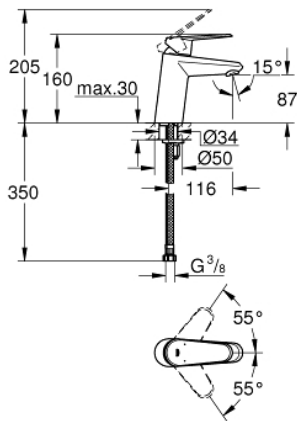

32 469 20E **EURODISC COSMOPOLITAN SINGLE-LEVER BASIN MIXER 1/2" S-SIZE**

**PRODUCT DESCRIPTION**

- Colour: chrome
- metal lever
- single hole installation
- GROHE SilkMove 35 mm ceramic cartridge
- adjustable flow rate limiter
- adjustable minimum flow rate 2.5 l/min
- temperature limiter
- GROHE LongLife finish
- GROHE EcoJoy - less water, perfect flow
- maximum flow rate (at 3 bar): 5 l/min
- SpeedClean mousseur
- GROHE FastFixation installation system
- smooth body
- flexible connection hoses
- minimum pressure 1.0 bar
- noise classification 1 in accordance with DIN4109

32 469 20E **EURODISC COSMOPOLITAN SINGLE-LEVER BASIN MIXER 1/2"**  
**S-SIZE**

**SPARE PARTS**

- 1: Lever (Spare part-nr. 46738000)
- 2: Cap (Spare part-nr. 46492000)
- 3: Screw coupling (Spare part-nr. 46460000)
- 4: Cartridge (Spare part-nr. 46374000)
- 5: Flow straightener (Spare part-nr. 13955000)
- 6: Shank mounting kit (Spare part-nr. 46645000)
- 7: Socket Spanner (Spare part-nr. 19332000)\*
- 8: Mounting wrench (Spare part-nr. 19017000)\*
- \* Optional accessories