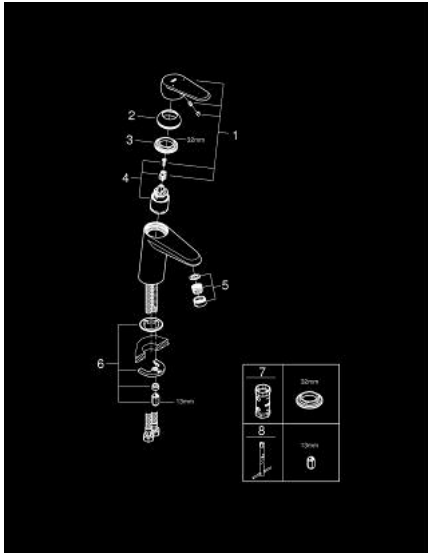

32 469 20E **EURODISC COSMOPOLITAN SINGLE-LEVER BASIN MIXER 1/2" S-SIZE**

**PRODUCT DESCRIPTION**

- Colour: chrome
- metal lever
- single hole installation
- GROHE SilkMove 35 mm ceramic cartridge
- adjustable flow rate limiter
- adjustable minimum flow rate 2.5 l/min
- temperature limiter
- GROHE LongLife finish
- GROHE EcoJoy - less water, perfect flow
- maximum flow rate (at 3 bar): 5 l/min
- SpeedClean mousseur
- GROHE FastFixation installation system
- smooth body
- flexible connection hoses
- minimum pressure 1.0 bar
- noise classification 1 in accordance with DIN4109

32 469 20E **EURODISC COSMOPOLITAN SINGLE-LEVER BASIN MIXER 1/2"**  
**S-SIZE**

**SPARE PARTS**

- 1: Lever (Spare part-nr. 46738000)
- 2: Cap (Spare part-nr. 46492000)
- 3: Screw coupling (Spare part-nr. 46460000)
- 4: Cartridge (Spare part-nr. 46374000)
- 5: Flow straightener (Spare part-nr. 13955000)
- 6: Shank mounting kit (Spare part-nr. 46645000)
- 7: Socket Spanner (Spare part-nr. 19332000)\*
- 8: Mounting wrench (Spare part-nr. 19017000)\*
- \* Optional accessories