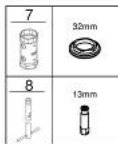

32 468 003 **EUROSTYLE SINGLE-LEVER BASIN MIXER 1/2"**
S-SIZE

PRODUCT DESCRIPTION

- Colour: chrome
- single hole installation
- loop metal lever
- GROHE SilkMove 35 mm ceramic cartridge
- adjustable flow rate limiter
- with temperature limiter
- GROHE LongLife finish
- GROHE EcoJoy - less water, perfect flow
- maximum flow rate (at 3 bar): 5 l/min
- GROHE FastFixation installation system
- smooth body
- flexible connection hoses

32 468 003 **EUROSTYLE SINGLE-LEVER BASIN MIXER 1/2"**
S-SIZE

SPARE PARTS

- 1: Lever (Spare part-nr. 46938000)
 - 2: Cap (Spare part-nr. 46492000)
 - 3: Screw coupling (Spare part-nr. 46460000)
 - 4: Cartridge (Spare part-nr. 46374000)
 - 5: Mousseur (Spare part-nr. 48159000)
 - 6: Shank mounting kit (Spare part-nr. 46671000)
 - 7: Socket Spanner (Spare part-nr. 19332000)*
 - 8: Mounting wrench (Spare part-nr. 19017000)*
- * Optional accessories