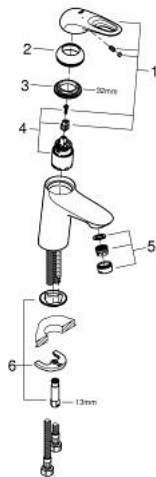

32 468 003 **EUROSTYLE SINGLE-LEVER BASIN MIXER 1/2"**
S-SIZE

PRODUCT DESCRIPTION

- Colour: chrome
- single hole installation
- loop metal lever
- GROHE SilkMove 35 mm ceramic cartridge
- adjustable flow rate limiter
- with temperature limiter
- GROHE LongLife finish
- GROHE EcoJoy - less water, perfect flow
- maximum flow rate (at 3 bar): 5 l/min
- GROHE FastFixation installation system
- smooth body
- flexible connection hoses

32 468 003 **EUROSTYLE SINGLE-LEVER BASIN MIXER 1/2"**
S-SIZE

SPARE PARTS

- 1: Lever (Spare part-nr. 46938000)
 - 2: Cap (Spare part-nr. 46492000)
 - 3: Screw coupling (Spare part-nr. 46460000)
 - 4: Cartridge (Spare part-nr. 46374000)
 - 5: Mousseur (Spare part-nr. 48159000)
 - 6: Shank mounting kit (Spare part-nr. 46671000)
 - 7: Socket Spanner (Spare part-nr. 19332000)*
 - 8: Mounting wrench (Spare part-nr. 19017000)*
- * Optional accessories