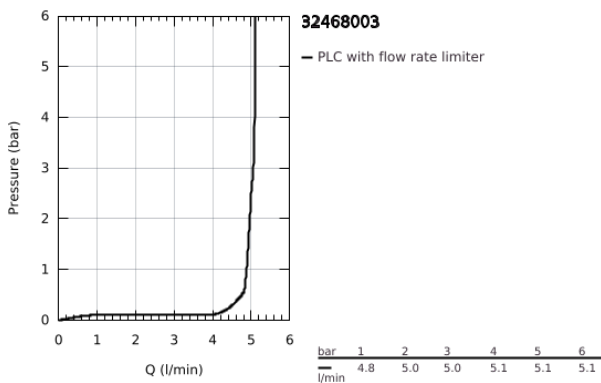

32 468 003 **EUROSTYLE SINGLE-LEVER BASIN MIXER 1/2"**
S-SIZE

PRODUCT DESCRIPTION

- Colour: chrome
- single hole installation
- loop metal lever
- GROHE SilkMove 35 mm ceramic cartridge
- adjustable flow rate limiter
- with temperature limiter
- GROHE LongLife finish
- GROHE EcoJoy - less water, perfect flow
- maximum flow rate (at 3 bar): 5 l/min
- GROHE FastFixation installation system
- smooth body
- flexible connection hoses

32 468 003 **EUROSTYLE SINGLE-LEVER BASIN MIXER 1/2"**
S-SIZE

SPARE PARTS

- 1: Lever (Spare part-nr. 46938000)
 - 2: Cap (Spare part-nr. 46492000)
 - 3: Screw coupling (Spare part-nr. 46460000)
 - 4: Cartridge (Spare part-nr. 46374000)
 - 5: Mousseur (Spare part-nr. 48159000)
 - 6: Shank mounting kit (Spare part-nr. 46671000)
 - 7: Socket Spanner (Spare part-nr. 19332000)*
 - 8: Mounting wrench (Spare part-nr. 19017000)*
- * Optional accessories