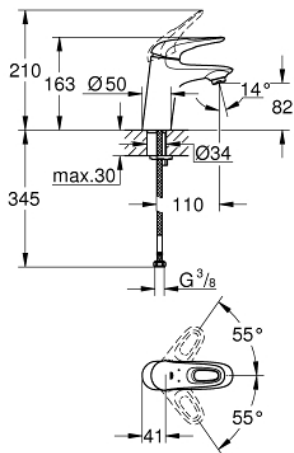

32 468 003 **EUROSTYLE SINGLE-LEVER BASIN MIXER 1/2"**
S-SIZE

PRODUCT DESCRIPTION

- Colour: chrome
- single hole installation
- loop metal lever
- GROHE SilkMove 35 mm ceramic cartridge
- adjustable flow rate limiter
- with temperature limiter
- GROHE LongLife finish
- GROHE EcoJoy - less water, perfect flow
- maximum flow rate (at 3 bar): 5 l/min
- GROHE FastFixation installation system
- smooth body
- flexible connection hoses

32 468 003 **EUROSTYLE SINGLE-LEVER BASIN MIXER 1/2"**
S-SIZE

SPARE PARTS

- 1: Lever (Spare part-nr. 46938000)
 - 2: Cap (Spare part-nr. 46492000)
 - 3: Screw coupling (Spare part-nr. 46460000)
 - 4: Cartridge (Spare part-nr. 46374000)
 - 5: Mousseur (Spare part-nr. 48159000)
 - 6: Shank mounting kit (Spare part-nr. 46671000)
 - 7: Socket Spanner (Spare part-nr. 19332000)*
 - 8: Mounting wrench (Spare part-nr. 19017000)*
- * Optional accessories