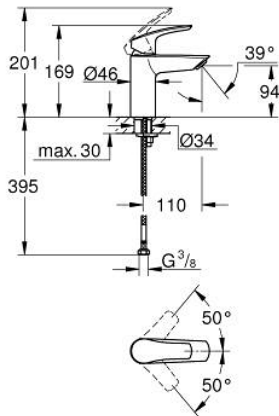

32 467 243 3 **EUROSMART SINGLE-LEVER BASIN MIXER 1/2"**
S-SIZE

PRODUCT DESCRIPTION

- Colour: matte black
- single hole installation
- metal lever
- GROHE SilkMove 28 mm ceramic cartridge
- adjustable flow rate limiter
- with temperature limiter
- GROHE EcoJoy - less water, perfect flow
- maximum flow rate (at 3 bar): 5 l/min
- Protected Water Ways no contact of water with lead or nickel inside the tap
- GROHE FastFixation installation system
- smooth body
- flexible connection hoses
- professional edition

32 467 243 3 **EUROSMART SINGLE-LEVER BASIN MIXER 1/2"**
S-SIZE

SPARE PARTS

- 1: Lever (Spare part-nr. 485482430)
- 2: cap (Spare part-nr. 461162430)
- 3: Cartridge (Spare part-nr. 48518000)
- 4: Mousseur (Spare part-nr. 481592430)
- 5: Shank mounting kit (Spare part-nr. 46645000)
- 6: Waste set with push-open plug (Spare part-nr. 658072430)*
- 7: Mounting wrench (Spare part-nr. 19017000)*