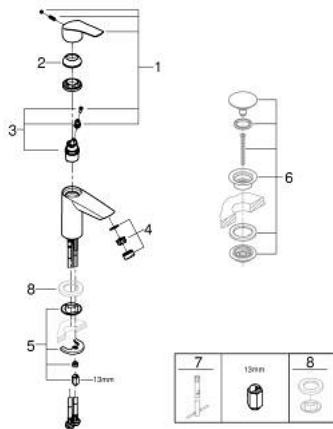

32 467 243 3 **EUROSMART SINGLE-LEVER BASIN MIXER 1/2"**
S-SIZE

PRODUCT DESCRIPTION

- Colour: matte black
- single hole installation
- metal lever
- GROHE SilkMove 28 mm ceramic cartridge
- adjustable flow rate limiter
- with temperature limiter
- GROHE EcoJoy - less water, perfect flow
- maximum flow rate (at 3 bar): 5 l/min
- Protected Water Ways no contact of water with lead or nickel inside the tap
- GROHE FastFixation installation system
- smooth body
- flexible connection hoses
- professional edition

32 467 243 3 **EUROSMART SINGLE-LEVER BASIN MIXER 1/2"**
S-SIZE

SPARE PARTS

- 1: Lever (Spare part-nr. 485482430)
- 2: cap (Spare part-nr. 461162430)
- 3: Cartridge (Spare part-nr. 48518000)
- 4: Mousseur (Spare part-nr. 481592430)
- 5: Shank mounting kit (Spare part-nr. 46645000)
- 6: Waste set with push-open plug (Spare part-nr. 658072430)*
- 7: Mounting wrench (Spare part-nr. 19017000)*