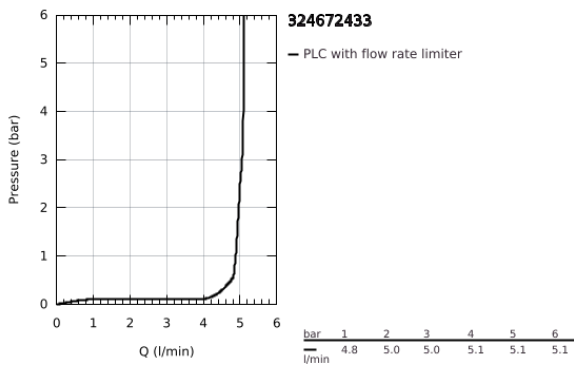

32 467 243 3 **EUROSMART SINGLE-LEVER BASIN MIXER 1/2"**
S-SIZE

PRODUCT DESCRIPTION

- Colour: matte black
- single hole installation
- metal lever
- GROHE SilkMove 28 mm ceramic cartridge
- adjustable flow rate limiter
- with temperature limiter
- GROHE EcoJoy - less water, perfect flow
- maximum flow rate (at 3 bar): 5 l/min
- Protected Water Ways no contact of water with lead or nickel inside the tap
- GROHE FastFixation installation system
- smooth body
- flexible connection hoses
- professional edition

32 467 243 3 **EUROSMART SINGLE-LEVER BASIN MIXER 1/2"**
S-SIZE

SPARE PARTS

- 1: Lever (Spare part-nr. 485482430)
- 2: cap (Spare part-nr. 461162430)
- 3: Cartridge (Spare part-nr. 48518000)
- 4: Mousseur (Spare part-nr. 481592430)
- 5: Shank mounting kit (Spare part-nr. 46645000)
- 6: Waste set with push-open plug (Spare part-nr. 658072430)*
- 7: Mounting wrench (Spare part-nr. 19017000)*