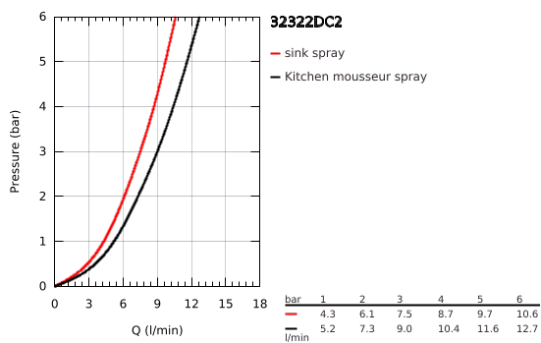

32 322 DC2 MINTA SINGLE-LEVER SINK MIXER 1/2"

PRODUCT DESCRIPTION

- Colour: supersteel
- U spout
- single hole installation
- GROHE LongLife finish
- GROHE SilkMove 46 mm ceramic cartridge
- Easy Docking Function guarantees easy retraction and smooth docking back to the starting position
- Pull-Out spout for greater flexibility
- Dual Spray - switch between laminar spray and SpeedClean shower jet using diverter
- adjustable flow rate limiter
- swivel tubular spout, swivel area 360°
- integrated non-return valve
- protected against backflow
- flexible connection hoses
- rapid installation system
- maximum flow rate (at 3 bar): 9 l/min

32 322 DC2 MINTA SINGLE-LEVER SINK MIXER 1/2"

SPARE PARTS

- 1: Lever (Spare part-nr. 46015DC0)
- 2: Cap (Spare part-nr. 46025DC0)
- 3: Cartridge (Spare part-nr. 46048000)
- 4: Pull-Out spray (Spare part-nr. 48416DC0)
- 4.1: Non-return valve (Spare part-nr. 08565000)
- 4.2: Flow straightener (Spare part-nr. 48347000)
- 5: Shank mounting kit (Spare part-nr. 46345000)
- 6: Hose for sink mixer with pull-out dual spray or mousseur (Spare part-nr. 48293000)
- 7: Support plate (Spare part-nr. 05334000)