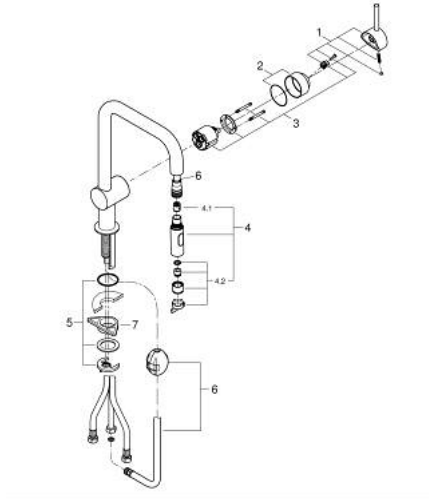

32 322 DC2 MINTA SINGLE-LEVER SINK MIXER 1/2"

PRODUCT DESCRIPTION

- Colour: supersteel
- U spout
- single hole installation
- GROHE LongLife finish
- GROHE SilkMove 46 mm ceramic cartridge
- Easy Docking Function guarantees easy retraction and smooth docking back to the starting position
- Pull-Out spout for greater flexibility
- Dual Spray - switch between laminar spray and SpeedClean shower jet using diverter
- adjustable flow rate limiter
- swivel tubular spout, swivel area 360°
- integrated non-return valve
- protected against backflow
- flexible connection hoses
- rapid installation system
- maximum flow rate (at 3 bar): 9 l/min

32 322 DC2 MINTA SINGLE-LEVER SINK MIXER 1/2"

SPARE PARTS

- 1: Lever (Spare part-nr. 46015DC0)
- 2: Cap (Spare part-nr. 46025DC0)
- 3: Cartridge (Spare part-nr. 46048000)
- 4: Pull-Out spray (Spare part-nr. 48416DC0)
- 4.1: Non-return valve (Spare part-nr. 08565000)
- 4.2: Flow straightener (Spare part-nr. 48347000)
- 5: Shank mounting kit (Spare part-nr. 46345000)
- 6: Hose for sink mixer with pull-out dual spray or mousseur (Spare part-nr. 48293000)
- 7: Support plate (Spare part-nr. 05334000)