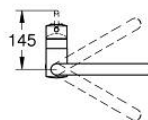

32 322 DC2 MINTA SINGLE-LEVER SINK MIXER 1/2"

PRODUCT DESCRIPTION

- Colour: supersteel
- U spout
- single hole installation
- GROHE LongLife finish
- GROHE SilkMove 46 mm ceramic cartridge
- Easy Docking Function guarantees easy retraction and smooth docking back to the starting position
- Pull-Out spout for greater flexibility
- Dual Spray - switch between laminar spray and SpeedClean shower jet using diverter
- adjustable flow rate limiter
- swivel tubular spout, swivel area 360°
- integrated non-return valve
- protected against backflow
- flexible connection hoses
- rapid installation system
- maximum flow rate (at 3 bar): 9 l/min

32 322 DC2 MINTA SINGLE-LEVER SINK MIXER 1/2"

SPARE PARTS

- 1: Lever (Spare part-nr. 46015DC0)
- 2: Cap (Spare part-nr. 46025DC0)
- 3: Cartridge (Spare part-nr. 46048000)
- 4: Pull-Out spray (Spare part-nr. 48416DC0)
- 4.1: Non-return valve (Spare part-nr. 08565000)
- 4.2: Flow straightener (Spare part-nr. 48347000)
- 5: Shank mounting kit (Spare part-nr. 46345000)
- 6: Hose for sink mixer with pull-out dual spray or mousseur (Spare part-nr. 48293000)
- 7: Support plate (Spare part-nr. 05334000)