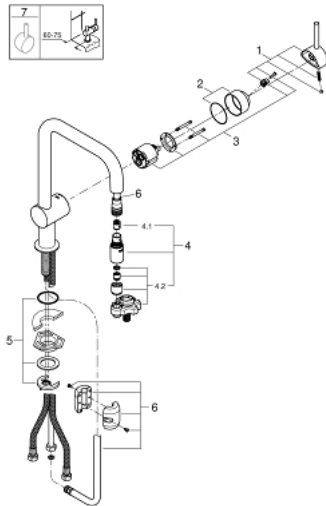

## 32 322 DC0 MINTA SINGLE-LEVER SINK MIXER 1/2"

### PRODUCT DESCRIPTION

- Colour: supersteel
- U spout
- single hole installation
- GROHE LongLife finish
- GROHE SilkMove 46 mm ceramic cartridge
- Easy Docking Function guarantees easy retraction and smooth docking back to the starting position
- Pull-Out spout for greater flexibility
- flow strainer
- laminar spray
- diverter: laminar spray/SpeedClean shower jet
- automatic return to laminar spray
- adjustable flow rate limiter
- swivel tubular spout, swivel area 360°
- integrated non-return valve
- protected against backflow
- flexible connection hoses
- rapid installation system
- minimum pressure 1.0 bar

### SPARE PARTS

- 1: Lever (Spare part-nr. 46015DC0)
  - 2: Cap (Spare part-nr. 46025DC0)
  - 3: Cartridge (Spare part-nr. 46048000)
  - 4: Pull-Out spray (Spare part-nr. 46857DC0)
  - 4.1: Non-return valve (Spare part-nr. 08565000)
  - 4.2: Flow straightener (Spare part-nr. 13997000)
  - 5: Shank mounting kit (Spare part-nr. 46345000)
  - 6: Hose for sink mixer with pull-out dual spray or mousseur (Spare part-nr. 48293000)
  - 7: Lever (Spare part-nr. 40684DC0)\*
- \* Optional accessories