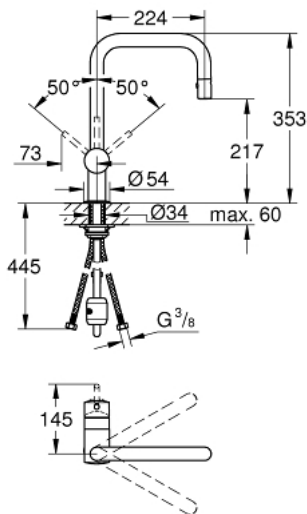

## 32 322 DC0 MINTA SINGLE-LEVER SINK MIXER 1/2"

### PRODUCT DESCRIPTION

- Colour: supersteel
- U spout
- single hole installation
- GROHE LongLife finish
- GROHE SilkMove 46 mm ceramic cartridge
- Easy Docking Function guarantees easy retraction and smooth docking back to the starting position
- Pull-Out spout for greater flexibility
- flow strainer
- laminar spray
- diverter: laminar spray/SpeedClean shower jet
- automatic return to laminar spray
- adjustable flow rate limiter
- swivel tubular spout, swivel area 360°
- integrated non-return valve
- protected against backflow
- flexible connection hoses
- rapid installation system
- minimum pressure 1.0 bar

### SPARE PARTS

- 1: Lever (Spare part-nr. 46015DC0)
  - 2: Cap (Spare part-nr. 46025DC0)
  - 3: Cartridge (Spare part-nr. 46048000)
  - 4: Pull-Out spray (Spare part-nr. 46857DC0)
  - 4.1: Non-return valve (Spare part-nr. 08565000)
  - 4.2: Flow straightener (Spare part-nr. 13997000)
  - 5: Shank mounting kit (Spare part-nr. 46345000)
  - 6: Hose for sink mixer with pull-out dual spray or mousseur (Spare part-nr. 48293000)
  - 7: Lever (Spare part-nr. 40684DC0)\*
- \* Optional accessories