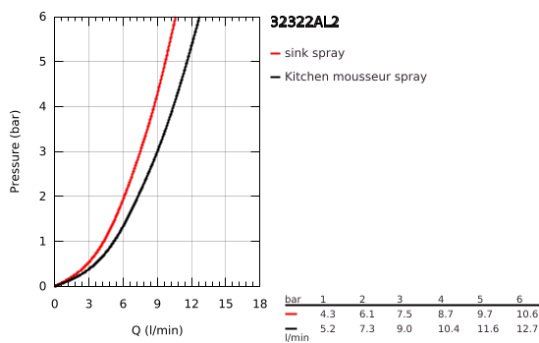

32 322 AL2 MINTA SINGLE-LEVER SINK MIXER 1/2"

PRODUCT DESCRIPTION

- Colour: brushed hard graphite
- U spout
- single hole installation
- GROHE LongLife finish
- GROHE SilkMove 46 mm ceramic cartridge
- Pull-Out spout for greater flexibility
- Easy Docking Function guarantees easy retraction and smooth docking back to the starting position
- Dual Spray - switch between laminar spray and SpeedClean shower jet using diverter
- adjustable flow rate limiter
- swivel tubular spout, swivel area 360°
- integrated non-return valve
- protected against backflow
- flexible connection hoses
- rapid installation system
- maximum flow rate (at 3 bar): 9 l/min

32 322 AL2 MINTA SINGLE-LEVER SINK MIXER 1/2"

SPARE PARTS

- 1: Lever (Spare part-nr. 46015AL0)
- 2: Cap (Spare part-nr. 46025AL0)
- 3: Cartridge (Spare part-nr. 46048000)
- 4: Pull-Out spray (Spare part-nr. 48416AL0)
- 5: Shank mounting kit (Spare part-nr. 46345000)
- 6: Hose for sink mixer with pull-out dual spray or mousseur (Spare part-nr. 48293000)
- 7: Support plate (Spare part-nr. 05334000)