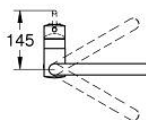

32 322 AL2 MINTA SINGLE-LEVER SINK MIXER 1/2"

PRODUCT DESCRIPTION

- Colour: brushed hard graphite
- U spout
- single hole installation
- GROHE LongLife finish
- GROHE SilkMove 46 mm ceramic cartridge
- Pull-Out spout for greater flexibility
- Easy Docking Function guarantees easy retraction and smooth docking back to the starting position
- Dual Spray - switch between laminar spray and SpeedClean shower jet using diverter
- adjustable flow rate limiter
- swivel tubular spout, swivel area 360°
- integrated non-return valve
- protected against backflow
- flexible connection hoses
- rapid installation system
- maximum flow rate (at 3 bar): 9 l/min

32 322 AL2 MINTA SINGLE-LEVER SINK MIXER 1/2"

SPARE PARTS

- 1: Lever (Spare part-nr. 46015AL0)
- 2: Cap (Spare part-nr. 46025AL0)
- 3: Cartridge (Spare part-nr. 46048000)
- 4: Pull-Out spray (Spare part-nr. 48416AL0)
- 5: Shank mounting kit (Spare part-nr. 46345000)
- 6: Hose for sink mixer with pull-out dual spray or mousseur (Spare part-nr. 48293000)
- 7: Support plate (Spare part-nr. 05334000)