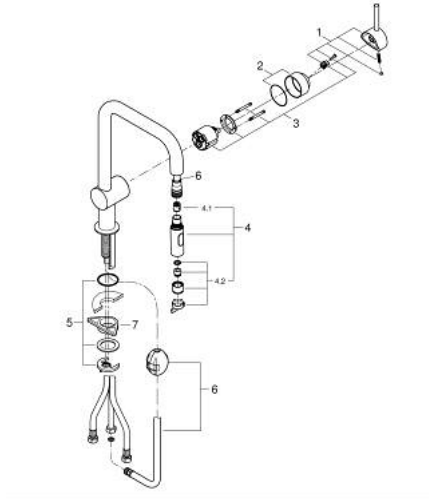

32 322 AL2 MINTA SINGLE-LEVER SINK MIXER 1/2"

PRODUCT DESCRIPTION

- Colour: brushed hard graphite
- U spout
- single hole installation
- GROHE LongLife finish
- GROHE SilkMove 46 mm ceramic cartridge
- Pull-Out spout for greater flexibility
- Easy Docking Function guarantees easy retraction and smooth docking back to the starting position
- Dual Spray - switch between laminar spray and SpeedClean shower jet using diverter
- adjustable flow rate limiter
- swivel tubular spout, swivel area 360°
- integrated non-return valve
- protected against backflow
- flexible connection hoses
- rapid installation system
- maximum flow rate (at 3 bar): 9 l/min

32 322 AL2 MINTA SINGLE-LEVER SINK MIXER 1/2"

SPARE PARTS

- 1: Lever (Spare part-nr. 46015AL0)
- 2: Cap (Spare part-nr. 46025AL0)
- 3: Cartridge (Spare part-nr. 46048000)
- 4: Pull-Out spray (Spare part-nr. 48416AL0)
- 5: Shank mounting kit (Spare part-nr. 46345000)
- 6: Hose for sink mixer with pull-out dual spray or mousseur (Spare part-nr. 48293000)
- 7: Support plate (Spare part-nr. 05334000)