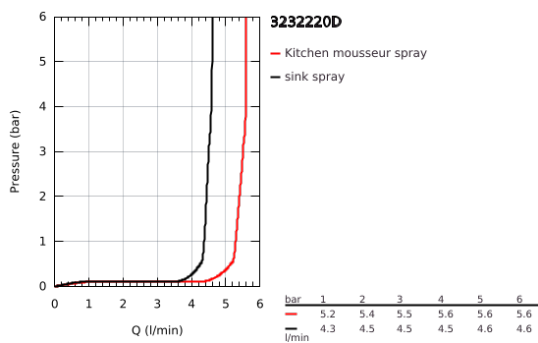

32 322 20D MINTA SINGLE-LEVER SINK MIXER 1/2"

PRODUCT DESCRIPTION

- Colour: chrome
- flow rate 5.67 l/min
- U spout
- single hole installation
- GROHE LongLife finish
- GROHE SilkMove 46 mm ceramic cartridge
- Pull-Out spout for greater flexibility
- Easy Docking Function guarantees easy retraction and smooth docking back to the starting position
- Dual Spray - switch between laminar spray and SpeedClean shower jet using diverter
- automatic return to laminar spray
- adjustable flow rate limiter
- swivel tubular spout, swivel area 360°
- integrated non-return valve
- protected against backflow
- flexible connection hoses
- rapid installation system
- maximum flow rate (at 3 bar): 5 l/min

32 322 20D MINTA SINGLE-LEVER SINK MIXER 1/2"

SPARE PARTS

- 1: Lever (Spare part-nr. 46015000)
- 2: Cap (Spare part-nr. 46025000)
- 3: Cartridge (Spare part-nr. 46048000)
- 4: Pull-Out spray (Spare part-nr. 48416000)
- 4.1: Non-return valve (Spare part-nr. 08565000)
- 4.2: Flow straightener (Spare part-nr. 48347000)
- 5: Shank mounting kit (Spare part-nr. 46345000)
- 6: Hose for sink mixer with pull-out dual spray or mousseur (Spare part-nr. 48293000)
- 7: Support plate (Spare part-nr. 05334000)