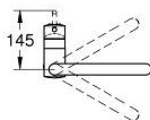

32 322 20D MINTA SINGLE-LEVER SINK MIXER 1/2"

PRODUCT DESCRIPTION

- Colour: chrome
- flow rate 5.67 l/min
- U spout
- single hole installation
- GROHE LongLife finish
- GROHE SilkMove 46 mm ceramic cartridge
- Pull-Out spout for greater flexibility
- Easy Docking Function guarantees easy retraction and smooth docking back to the starting position
- Dual Spray - switch between laminar spray and SpeedClean shower jet using diverter
- automatic return to laminar spray
- adjustable flow rate limiter
- swivel tubular spout, swivel area 360°
- integrated non-return valve
- protected against backflow
- flexible connection hoses
- rapid installation system
- maximum flow rate (at 3 bar): 5 l/min

32 322 20D MINTA SINGLE-LEVER SINK MIXER 1/2"

SPARE PARTS

- 1: Lever (Spare part-nr. 46015000)
- 2: Cap (Spare part-nr. 46025000)
- 3: Cartridge (Spare part-nr. 46048000)
- 4: Pull-Out spray (Spare part-nr. 48416000)
- 4.1: Non-return valve (Spare part-nr. 08565000)
- 4.2: Flow straightener (Spare part-nr. 48347000)
- 5: Shank mounting kit (Spare part-nr. 46345000)
- 6: Hose for sink mixer with pull-out dual spray or mousseur (Spare part-nr. 48293000)
- 7: Support plate (Spare part-nr. 05334000)