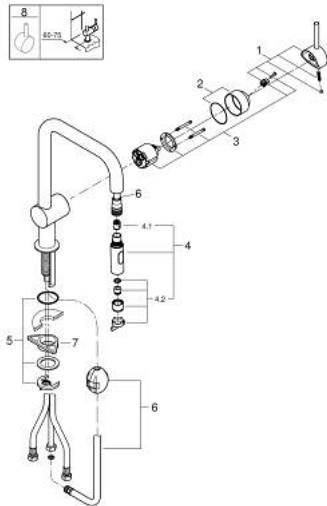

32 322 20D MINTA SINGLE-LEVER SINK MIXER 1/2"

PRODUCT DESCRIPTION

- Colour: chrome
- flow rate 5.67 l/min
- U spout
- single hole installation
- GROHE LongLife finish
- GROHE SilkMove 46 mm ceramic cartridge
- Pull-Out spout for greater flexibility
- Easy Docking Function guarantees easy retraction and smooth docking back to the starting position
- Dual Spray - switch between laminar spray and SpeedClean shower jet using diverter
- automatic return to laminar spray
- adjustable flow rate limiter
- swivel tubular spout, swivel area 360°
- integrated non-return valve
- protected against backflow
- flexible connection hoses
- rapid installation system
- maximum flow rate (at 3 bar): 5 l/min

32 322 20D MINTA SINGLE-LEVER SINK MIXER 1/2"

SPARE PARTS

- 1: Lever (Spare part-nr. 46015000)
- 2: Cap (Spare part-nr. 46025000)
- 3: Cartridge (Spare part-nr. 46048000)
- 4: Pull-Out spray (Spare part-nr. 48416000)
- 4.1: Non-return valve (Spare part-nr. 08565000)
- 4.2: Flow straightener (Spare part-nr. 48347000)
- 5: Shank mounting kit (Spare part-nr. 46345000)
- 6: Hose for sink mixer with pull-out dual spray or mousseur (Spare part-nr. 48293000)
- 7: Support plate (Spare part-nr. 05334000)