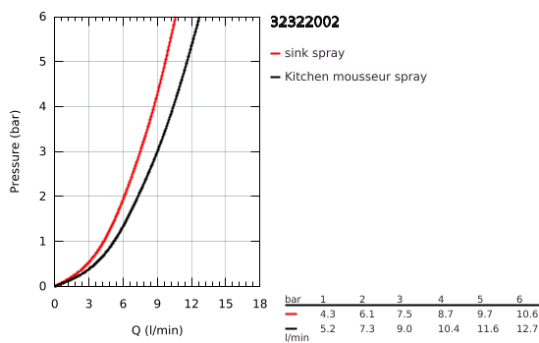

32 322 002 MINTA SINGLE-LEVER SINK MIXER 1/2"

PRODUCT DESCRIPTION

- Colour: chrome
- U spout
- single hole installation
- GROHE LongLife finish
- GROHE SilkMove 46 mm ceramic cartridge
- Easy Docking Function guarantees easy retraction and smooth docking back to the starting position
- Pull-Out spout for greater flexibility
- Dual Spray - switch between laminar spray and SpeedClean shower jet using diverter
- automatic return to laminar spray
- adjustable flow rate limiter
- swivel tubular spout, swivel area 360°
- integrated non-return valve
- protected against backflow
- flexible connection hoses
- rapid installation system
- maximum flow rate (at 3 bar): 9 l/min

32 322 002 MINTA SINGLE-LEVER SINK MIXER 1/2"

SPARE PARTS

- 1: Lever (Spare part-nr. 46015000)
- 2: Cap (Spare part-nr. 46025000)
- 3: Cartridge (Spare part-nr. 46048000)
- 4: Pull-Out spray (Spare part-nr. 48416000)
- 4.1: Non-return valve (Spare part-nr. 08565000)
- 4.2: Flow straightener (Spare part-nr. 48347000)
- 5: Shank mounting kit (Spare part-nr. 46345000)
- 6: Hose for sink mixer with pull-out dual spray or mousseur (Spare part-nr. 48293000)
- 7: Support plate (Spare part-nr. 05334000)