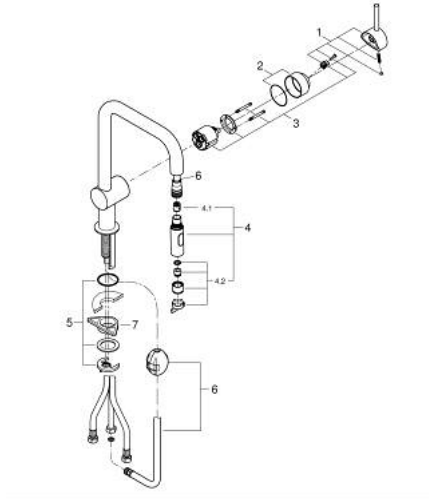

32 322 002 MINTA SINGLE-LEVER SINK MIXER 1/2"

PRODUCT DESCRIPTION

- Colour: chrome
- U spout
- single hole installation
- GROHE LongLife finish
- GROHE SilkMove 46 mm ceramic cartridge
- Easy Docking Function guarantees easy retraction and smooth docking back to the starting position
- Pull-Out spout for greater flexibility
- Dual Spray - switch between laminar spray and SpeedClean shower jet using diverter
- automatic return to laminar spray
- adjustable flow rate limiter
- swivel tubular spout, swivel area 360°
- integrated non-return valve
- protected against backflow
- flexible connection hoses
- rapid installation system
- maximum flow rate (at 3 bar): 9 l/min

32 322 002 MINTA SINGLE-LEVER SINK MIXER 1/2"

SPARE PARTS

- 1: Lever (Spare part-nr. 46015000)
- 2: Cap (Spare part-nr. 46025000)
- 3: Cartridge (Spare part-nr. 46048000)
- 4: Pull-Out spray (Spare part-nr. 48416000)
- 4.1: Non-return valve (Spare part-nr. 08565000)
- 4.2: Flow straightener (Spare part-nr. 48347000)
- 5: Shank mounting kit (Spare part-nr. 46345000)
- 6: Hose for sink mixer with pull-out dual spray or mousseur (Spare part-nr. 48293000)
- 7: Support plate (Spare part-nr. 05334000)