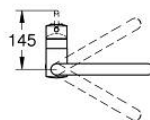

32 322 002 MINTA SINGLE-LEVER SINK MIXER 1/2"

PRODUCT DESCRIPTION

- Colour: chrome
- U spout
- single hole installation
- GROHE LongLife finish
- GROHE SilkMove 46 mm ceramic cartridge
- Easy Docking Function guarantees easy retraction and smooth docking back to the starting position
- Pull-Out spout for greater flexibility
- Dual Spray - switch between laminar spray and SpeedClean shower jet using diverter
- automatic return to laminar spray
- adjustable flow rate limiter
- swivel tubular spout, swivel area 360°
- integrated non-return valve
- protected against backflow
- flexible connection hoses
- rapid installation system
- maximum flow rate (at 3 bar): 9 l/min

32 322 002 MINTA SINGLE-LEVER SINK MIXER 1/2"

SPARE PARTS

- 1: Lever (Spare part-nr. 46015000)
- 2: Cap (Spare part-nr. 46025000)
- 3: Cartridge (Spare part-nr. 46048000)
- 4: Pull-Out spray (Spare part-nr. 48416000)
- 4.1: Non-return valve (Spare part-nr. 08565000)
- 4.2: Flow straightener (Spare part-nr. 48347000)
- 5: Shank mounting kit (Spare part-nr. 46345000)
- 6: Hose for sink mixer with pull-out dual spray or mousseur (Spare part-nr. 48293000)
- 7: Support plate (Spare part-nr. 05334000)