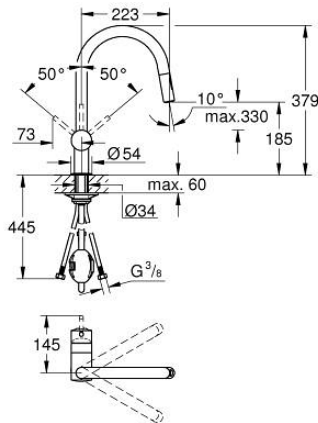

32 321 GN2 MINTA SINGLE-LEVER SINK MIXER 1/2"

PRODUCT DESCRIPTION

- Colour: brushed cool sunrise
- C-spout
- single hole installation
- GROHE LongLife finish
- GROHE SilkMove 46 mm ceramic cartridge
- Easy Docking Function guarantees easy retraction and smooth docking back to the starting position
- Pull-Out spout for greater flexibility
- Dual Spray - switch between laminar spray and SpeedClean shower jet using diverter
- adjustable flow rate limiter
- swivel tubular spout, swivel area 360°
- integrated non-return valve
- protected against backflow
- flexible connection hoses
- rapid installation system
- maximum flow rate (at 3 bar): 9 l/min