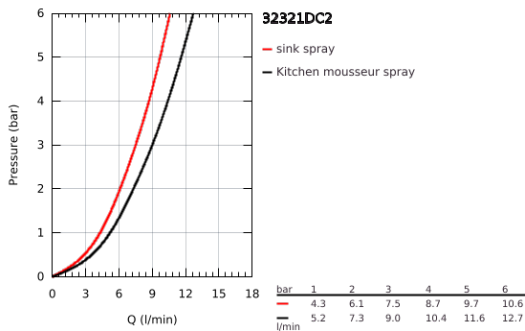

32 321 DC2 MINTA SINGLE-LEVER SINK MIXER 1/2"

PRODUCT DESCRIPTION

- Colour: supersteel
- C-spout
- single hole installation
- GROHE LongLife finish
- GROHE SilkMove 46 mm ceramic cartridge
- Easy Docking Function guarantees easy retraction and smooth docking back to the starting position
- Pull-Out spout for greater flexibility
- Dual Spray - switch between laminar spray and SpeedClean shower jet using diverter
- adjustable flow rate limiter
- swivel tubular spout, swivel area 360°
- integrated non-return valve
- protected against backflow
- flexible connection hoses
- rapid installation system
- maximum flow rate (at 3 bar): 9 l/min

32 321 DC2 MINTA SINGLE-LEVER SINK MIXER 1/2"

SPARE PARTS

- 1: Lever (Spare part-nr. 46015DC0)
- 2: Cap (Spare part-nr. 46025DC0)
- 3: Cartridge (Spare part-nr. 46048000)
- 4: Pull-Out spray (Spare part-nr. 48416DC0)
- 4.1: Non-return valve (Spare part-nr. 08565000)
- 4.2: Flow straightener (Spare part-nr. 48347000)
- 5: Shank mounting kit (Spare part-nr. 46345000)
- 6: Hose for sink mixer with pull-out dual spray or mousseur (Spare part-nr. 48293000)
- 7: Support plate (Spare part-nr. 05334000)
- 8: Temperature limiter (Spare part-nr. 46375000)