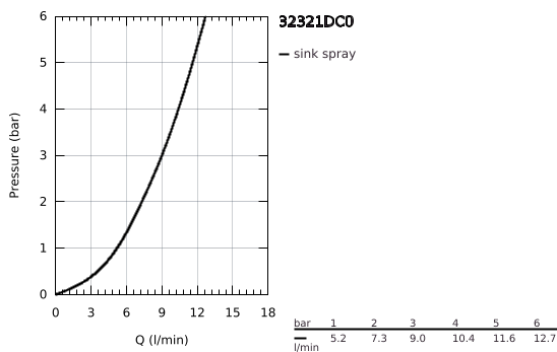

32 321 DC0 MINTA SINGLE-LEVER SINK MIXER 1/2"

PRODUCT DESCRIPTION

- Colour: supersteel
- C-spout
- single hole installation
- GROHE LongLife finish
- GROHE SilkMove 46 mm ceramic cartridge
- Pull-Out spout for greater flexibility
- Easy Docking Function guarantees easy retraction and smooth docking back to the starting position
- flow strainer
- laminar spray
- diverter: laminar spray/SpeedClean shower jet
- automatic return to laminar spray
- adjustable flow rate limiter
- swivel tubular spout, swivel area 360°
- integrated non-return valve
- protected against backflow
- flexible connection hoses
- rapid installation system
- minimum pressure 1.0 bar

32 321 DC0 MINTA SINGLE-LEVER SINK MIXER 1/2"

SPARE PARTS

- 1: Lever (Spare part-nr. 46015DC0)
 - 2: Cap (Spare part-nr. 46025DC0)
 - 3: Cartridge (Spare part-nr. 46048000)
 - 4: Pull-Out spray (Spare part-nr. 46857DC0)
 - 4.1: Non-return valve (Spare part-nr. 08565000)
 - 4.2: Flow straightener (Spare part-nr. 13997000)
 - 5: Shank mounting kit (Spare part-nr. 46345000)
 - 6: Hose for sink mixer with pull-out dual spray or mousseur (Spare part-nr. 48293000)
 - 7: Lever (Spare part-nr. 40684DC0)*
- * Optional accessories