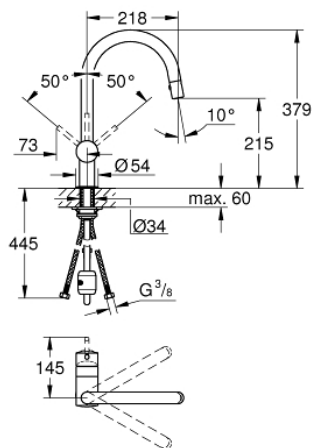

32 321 DC0 MINTA SINGLE-LEVER SINK MIXER 1/2"

PRODUCT DESCRIPTION

- Colour: supersteel
- C-spout
- single hole installation
- GROHE LongLife finish
- GROHE SilkMove 46 mm ceramic cartridge
- Pull-Out spout for greater flexibility
- Easy Docking Function guarantees easy retraction and smooth docking back to the starting position
- flow strainer
- laminar spray
- diverter: laminar spray/SpeedClean shower jet
- automatic return to laminar spray
- adjustable flow rate limiter
- swivel tubular spout, swivel area 360°
- integrated non-return valve
- protected against backflow
- flexible connection hoses
- rapid installation system
- minimum pressure 1.0 bar

32 321 DC0 MINTA SINGLE-LEVER SINK MIXER 1/2"

SPARE PARTS

- 1: Lever (Spare part-nr. 46015DC0)
 - 2: Cap (Spare part-nr. 46025DC0)
 - 3: Cartridge (Spare part-nr. 46048000)
 - 4: Pull-Out spray (Spare part-nr. 46857DC0)
 - 4.1: Non-return valve (Spare part-nr. 08565000)
 - 4.2: Flow straightener (Spare part-nr. 13997000)
 - 5: Shank mounting kit (Spare part-nr. 46345000)
 - 6: Hose for sink mixer with pull-out dual spray or mousseur (Spare part-nr. 48293000)
 - 7: Lever (Spare part-nr. 40684DC0)*
- * Optional accessories