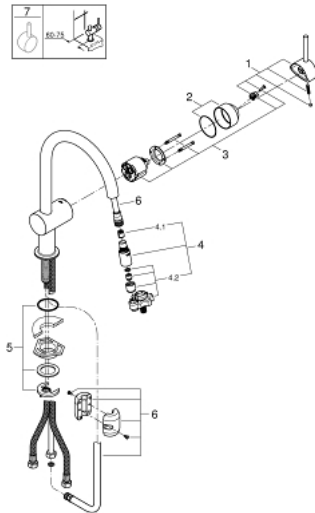

32 321 DC0 MINTA SINGLE-LEVER SINK MIXER 1/2"

PRODUCT DESCRIPTION

- Colour: supersteel
- C-spout
- single hole installation
- GROHE LongLife finish
- GROHE SilkMove 46 mm ceramic cartridge
- Pull-Out spout for greater flexibility
- Easy Docking Function guarantees easy retraction and smooth docking back to the starting position
- flow strainer
- laminar spray
- diverter: laminar spray/SpeedClean shower jet
- automatic return to laminar spray
- adjustable flow rate limiter
- swivel tubular spout, swivel area 360°
- integrated non-return valve
- protected against backflow
- flexible connection hoses
- rapid installation system
- minimum pressure 1.0 bar

32 321 DC0 MINTA SINGLE-LEVER SINK MIXER 1/2"

SPARE PARTS

- 1: Lever (Spare part-nr. 46015DC0)
 - 2: Cap (Spare part-nr. 46025DC0)
 - 3: Cartridge (Spare part-nr. 46048000)
 - 4: Pull-Out spray (Spare part-nr. 46857DC0)
 - 4.1: Non-return valve (Spare part-nr. 08565000)
 - 4.2: Flow straightener (Spare part-nr. 13997000)
 - 5: Shank mounting kit (Spare part-nr. 46345000)
 - 6: Hose for sink mixer with pull-out dual spray or mousseur (Spare part-nr. 48293000)
 - 7: Lever (Spare part-nr. 40684DC0)*
- * Optional accessories