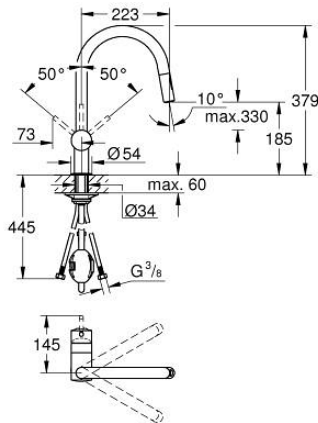

32 321 AL2 MINTA SINGLE-LEVER SINK MIXER 1/2"

PRODUCT DESCRIPTION

- Colour: brushed hard graphite
- C-spout
- single hole installation
- GROHE LongLife finish
- GROHE SilkMove 46 mm ceramic cartridge
- Pull-Out spout for greater flexibility
- Easy Docking Function guarantees easy retraction and smooth docking back to the starting position
- Dual Spray - switch between laminar spray and SpeedClean shower jet using diverter
- adjustable flow rate limiter
- swivel tubular spout, swivel area 360°
- integrated non-return valve
- protected against backflow
- flexible connection hoses
- rapid installation system
- maximum flow rate (at 3 bar): 9 l/min