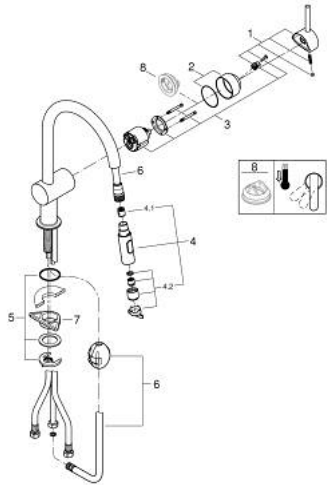

### 32 321 002 MINTA SINGLE-LEVER SINK MIXER 1/2"

#### PRODUCT DESCRIPTION

- Colour: chrome
- C-spout
- single hole installation
- GROHE LongLife finish
- GROHE SilkMove 46 mm ceramic cartridge
- Easy Docking Function guarantees easy retraction and smooth docking back to the starting position
- Pull-Out spout for greater flexibility
- Dual Spray - switch between laminar spray and SpeedClean shower jet using diverter
- adjustable flow rate limiter
- swivel tubular spout, swivel area 360°
- integrated non-return valve
- protected against backflow
- flexible connection hoses
- rapid installation system
- maximum flow rate (at 3 bar): 9 l/min

## 32 321 002 MINTA SINGLE-LEVER SINK MIXER 1/2"

### SPARE PARTS

- 1: Lever (Spare part-nr. 46015000)
- 2: Cap (Spare part-nr. 46025000)
- 3: Cartridge (Spare part-nr. 46048000)
- 4: Pull-Out spray (Spare part-nr. 48416000)
- 4.1: Non-return valve (Spare part-nr. 08565000)
- 4.2: Flow straightener (Spare part-nr. 48347000)
- 5: Shank mounting kit (Spare part-nr. 46345000)
- 6: Hose for sink mixer with pull-out dual spray or mousseur (Spare part-nr. 48293000)
- 7: Support plate (Spare part-nr. 05334000)
- 8: Temperature limiter (Spare part-nr. 46375000)