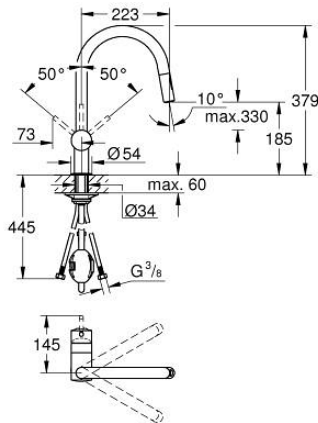

### 32 321 002 MINTA SINGLE-LEVER SINK MIXER 1/2"

#### PRODUCT DESCRIPTION

- Colour: chrome
- C-spout
- single hole installation
- GROHE LongLife finish
- GROHE SilkMove 46 mm ceramic cartridge
- Easy Docking Function guarantees easy retraction and smooth docking back to the starting position
- Pull-Out spout for greater flexibility
- Dual Spray - switch between laminar spray and SpeedClean shower jet using diverter
- adjustable flow rate limiter
- swivel tubular spout, swivel area 360°
- integrated non-return valve
- protected against backflow
- flexible connection hoses
- rapid installation system
- maximum flow rate (at 3 bar): 9 l/min

## 32 321 002 MINTA SINGLE-LEVER SINK MIXER 1/2"

### SPARE PARTS

- 1: Lever (Spare part-nr. 46015000)
- 2: Cap (Spare part-nr. 46025000)
- 3: Cartridge (Spare part-nr. 46048000)
- 4: Pull-Out spray (Spare part-nr. 48416000)
- 4.1: Non-return valve (Spare part-nr. 08565000)
- 4.2: Flow straightener (Spare part-nr. 48347000)
- 5: Shank mounting kit (Spare part-nr. 46345000)
- 6: Hose for sink mixer with pull-out dual spray or mousseur (Spare part-nr. 48293000)
- 7: Support plate (Spare part-nr. 05334000)
- 8: Temperature limiter (Spare part-nr. 46375000)