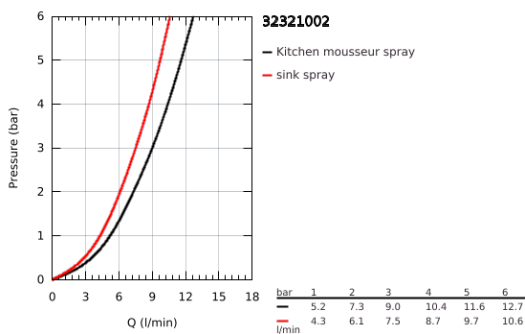

### 32 321 002 MINTA SINGLE-LEVER SINK MIXER 1/2"

#### PRODUCT DESCRIPTION

- Colour: chrome
- C-spout
- single hole installation
- GROHE LongLife finish
- GROHE SilkMove 46 mm ceramic cartridge
- Easy Docking Function guarantees easy retraction and smooth docking back to the starting position
- Pull-Out spout for greater flexibility
- Dual Spray - switch between laminar spray and SpeedClean shower jet using diverter
- adjustable flow rate limiter
- swivel tubular spout, swivel area 360°
- integrated non-return valve
- protected against backflow
- flexible connection hoses
- rapid installation system
- maximum flow rate (at 3 bar): 9 l/min

## 32 321 002 MINTA SINGLE-LEVER SINK MIXER 1/2"