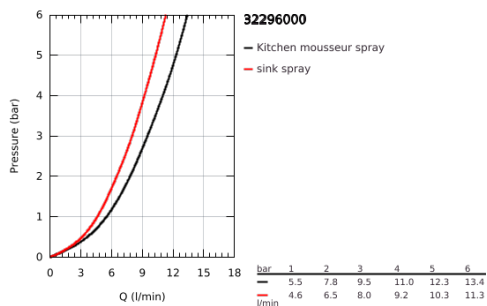

32 296 000 ZEDRA SINGLE-LEVER SINK MIXER 1/2"

PRODUCT DESCRIPTION

- Colour: chrome
- single hole installation
- GROHE LongLife finish
- GROHE SilkMove 46 mm ceramic cartridge
- Pull-Out spout for greater flexibility
- Easy Docking Function guarantees easy retraction and smooth docking back to the starting position
- flow strainer
- laminar spray
- diverter: laminar spray/SpeedClean shower jet
- automatic return to laminar spray
- adjustable flow rate limiter
- swivel tubular spout, swivel area 360°
- protected against backflow
- flexible connection hoses
- minimum pressure 1.0 bar
- rapid installation system

32 296 000 ZEDRA SINGLE-LEVER SINK MIXER 1/2"

SPARE PARTS

- 1: Lever (Spare part-nr. 46654000)
- 1.1: Fixing set (Spare part-nr. 46310000)
- 2: Cap (Spare part-nr. 46655000)
- 3: Cartridge (Spare part-nr. 46048000)
- 4: Guide and slide ring (Spare part-nr. 46632V00)
- 5: Hose for sink mixer with pull-out dual spray or mousseur (Spare part-nr. 48293000)
- 6: Pull-Out spray (Spare part-nr. 46857000)
- 6.1: Non-return valve (Spare part-nr. 08565000)
- 6.2: Flow straightener (Spare part-nr. 13997000)
- 7: Shank mounting kit (Spare part-nr. 46345000)
- 8: Quick coupling (Spare part-nr. 46338000)