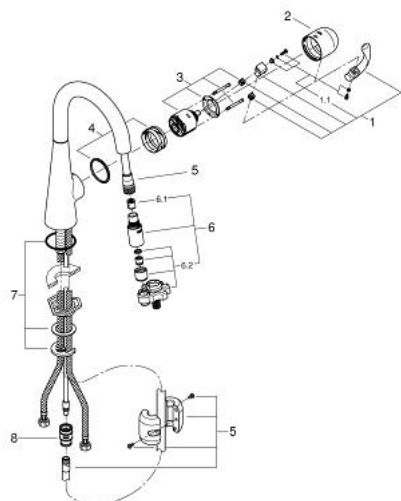

32 296 000 ZEDRA SINGLE-LEVER SINK MIXER 1/2"

PRODUCT DESCRIPTION

- Colour: chrome
- single hole installation
- GROHE LongLife finish
- GROHE SilkMove 46 mm ceramic cartridge
- Pull-Out spout for greater flexibility
- Easy Docking Function guarantees easy retraction and smooth docking back to the starting position
- flow strainer
- laminar spray
- diverter: laminar spray/SpeedClean shower jet
- automatic return to laminar spray
- adjustable flow rate limiter
- swivel tubular spout, swivel area 360°
- protected against backflow
- flexible connection hoses
- minimum pressure 1.0 bar
- rapid installation system

32 296 000 ZEDRA SINGLE-LEVER SINK MIXER 1/2"

SPARE PARTS

- 1: Lever (Spare part-nr. 46654000)
- 1.1: Fixing set (Spare part-nr. 46310000)
- 2: Cap (Spare part-nr. 46655000)
- 3: Cartridge (Spare part-nr. 46048000)
- 4: Guide and slide ring (Spare part-nr. 46632V00)
- 5: Hose for sink mixer with pull-out dual spray or mousseur (Spare part-nr. 48293000)
- 6: Pull-Out spray (Spare part-nr. 46857000)
- 6.1: Non-return valve (Spare part-nr. 08565000)
- 6.2: Flow straightener (Spare part-nr. 13997000)
- 7: Shank mounting kit (Spare part-nr. 46345000)
- 8: Quick coupling (Spare part-nr. 46338000)