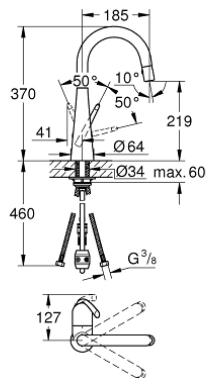

32 296 000 ZEDRA SINGLE-LEVER SINK MIXER 1/2"

PRODUCT DESCRIPTION

- Colour: chrome
- single hole installation
- GROHE LongLife finish
- GROHE SilkMove 46 mm ceramic cartridge
- Pull-Out spout for greater flexibility
- Easy Docking Function guarantees easy retraction and smooth docking back to the starting position
- flow strainer
- laminar spray
- diverter: laminar spray/SpeedClean shower jet
- automatic return to laminar spray
- adjustable flow rate limiter
- swivel tubular spout, swivel area 360°
- protected against backflow
- flexible connection hoses
- minimum pressure 1.0 bar
- rapid installation system

32 296 000 ZEDRA SINGLE-LEVER SINK MIXER 1/2"

SPARE PARTS

- 1: Lever (Spare part-nr. 46654000)
- 1.1: Fixing set (Spare part-nr. 46310000)
- 2: Cap (Spare part-nr. 46655000)
- 3: Cartridge (Spare part-nr. 46048000)
- 4: Guide and slide ring (Spare part-nr. 46632V00)
- 5: Hose for sink mixer with pull-out dual spray or mousseur (Spare part-nr. 48293000)
- 6: Pull-Out spray (Spare part-nr. 46857000)
- 6.1: Non-return valve (Spare part-nr. 08565000)
- 6.2: Flow straightener (Spare part-nr. 13997000)
- 7: Shank mounting kit (Spare part-nr. 46345000)
- 8: Quick coupling (Spare part-nr. 46338000)