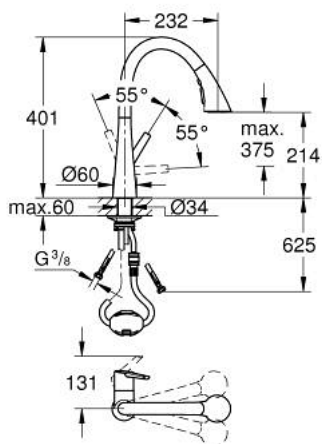

## 32 294 30D ZEDRA SINGLE-LEVER SINK MIXER 1/2"

### PRODUCT DESCRIPTION

- Colour: chrome
- flow rate 5.67 l/min
- single hole installation
- GROHE LongLife finish
- GROHE SilkMove 35 mm ceramic cartridge
- Pull-Out spray for greater flexibility
- MagneticDocking guarantees easy retraction and smooth docking of the spray head back to the starting position
- 3 spray types
- diverter: laminar spray/SpeedClean shower jet/GROHE Blade spray
- stop function - pause button to stop the water flow
- automatic return to laminar spray
- adjustable flow rate limiter
- swivel tubular spout, swivel area 360°
- protected against backflow
- flexible connection hoses
- metal fixation set
- Protected Water Ways no contact of water with lead or nickel inside the tap
- maximum flow rate (at 3 bar): 5 l/min

### SPARE PARTS

- 1: Lever (Spare part-nr. 48476000)
- 2: Screw ring (Spare part-nr. 48517000)
- 3: Cartridge (Spare part-nr. 46374000)
- 4: Pull-Out spray (Spare part-nr. 48473000)
- 4.1: Flow straightener (Spare part-nr. 42622000)
- 4.2: Non-return valve (Spare part-nr. 08565000)
- 4.3: Dirt strainer (Spare part-nr. 0676800M)
- 5: Shower hose (Spare part-nr. 48472000)
- 6: Shank fastening assembly (Spare part-nr. 48384000)
- 7: Support plate (Spare part-nr. 05334000)
- 8: Quick coupling (Spare part-nr. 64999000)