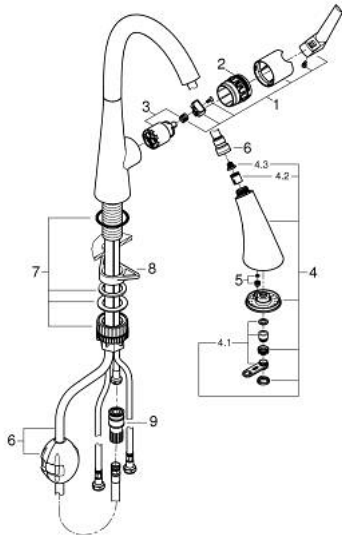

## 32 294 30D ZEDRA SINGLE-LEVER SINK MIXER 1/2"

### PRODUCT DESCRIPTION

- Colour: chrome
- flow rate 5.67 l/min
- single hole installation
- GROHE LongLife finish
- GROHE SilkMove 35 mm ceramic cartridge
- Pull-Out spray for greater flexibility
- MagneticDocking guarantees easy retraction and smooth docking of the spray head back to the starting position
- 3 spray types
- diverter: laminar spray/SpeedClean shower jet/GROHE Blade spray
- stop function - pause button to stop the water flow
- automatic return to laminar spray
- adjustable flow rate limiter
- swivel tubular spout, swivel area 360°
- protected against backflow
- flexible connection hoses
- metal fixation set
- Protected Water Ways no contact of water with lead or nickel inside the tap
- maximum flow rate (at 3 bar): 5 l/min

### SPARE PARTS

- 1: Lever (Spare part-nr. 48476000)
- 2: Screw ring (Spare part-nr. 48517000)
- 3: Cartridge (Spare part-nr. 46374000)
- 4: Pull-Out spray (Spare part-nr. 48473000)
- 4.1: Flow straightener (Spare part-nr. 42622000)
- 4.2: Non-return valve (Spare part-nr. 08565000)
- 4.3: Dirt strainer (Spare part-nr. 0676800M)
- 5: Shower hose (Spare part-nr. 48472000)
- 6: Shank fastening assembly (Spare part-nr. 48384000)
- 7: Support plate (Spare part-nr. 05334000)
- 8: Quick coupling (Spare part-nr. 64999000)