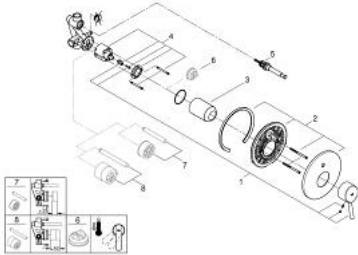

32 214 001 **CONCETTO SINGLE-LEVER BATH MIXER 1/2"**

PRODUCT DESCRIPTION

- Colour: chrome
- wall installation
- GROHE SilkMove 46 mm ceramic cartridge
- GROHE LongLife finish
- consisting of:
- set for final installation
- rough-in set (33 963 001)
- adjustable flow rate limiter
- adjustable minimum flow rate 2.5 l/min
- metal lever
- escutcheon- and shaft-sealing
- metal rosette
- screwed
- optional temperature limiter
- minimum pressure 1.0 bar

32 214 001 **CONCETTO SINGLE-LEVER BATH MIXER 1/2"**

SPARE PARTS

- 1: Lever (Spare part-nr. 46723000)
 - 2: Escutcheon (Spare part-nr. 46905000)
 - 3: Cap (Spare part-nr. 06874000)
 - 4: Cartridge (Spare part-nr. 46048000)
 - 5: Diverter (Spare part-nr. 46737000)
 - 6: Temperature limiter (Spare part-nr. 46375000)*
 - 7: Extension set (Spare part-nr. 46191000)*
 - 8: Extension set (Spare part-nr. 46343000)*
- * Optional accessories