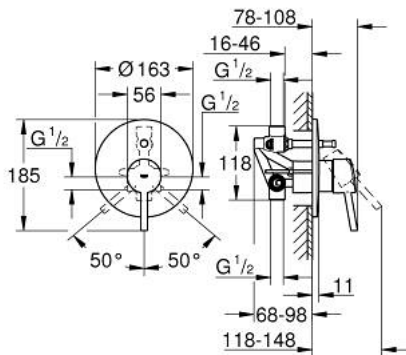

32 214 001 **CONCETTO SINGLE-LEVER BATH MIXER 1/2"**

PRODUCT DESCRIPTION

- Colour: chrome
- wall installation
- GROHE SilkMove 46 mm ceramic cartridge
- GROHE LongLife finish
- consisting of:
- set for final installation
- rough-in set (33 963 001)
- adjustable flow rate limiter
- adjustable minimum flow rate 2.5 l/min
- metal lever
- escutcheon- and shaft-sealing
- metal rosette
- screwed
- optional temperature limiter
- minimum pressure 1.0 bar

32 214 001 **CONCETTO SINGLE-LEVER BATH MIXER 1/2"**

SPARE PARTS

- 1: Lever (Spare part-nr. 46723000)
 - 2: Escutcheon (Spare part-nr. 46905000)
 - 3: Cap (Spare part-nr. 06874000)
 - 4: Cartridge (Spare part-nr. 46048000)
 - 5: Diverter (Spare part-nr. 46737000)
 - 6: Temperature limiter (Spare part-nr. 46375000)*
 - 7: Extension set (Spare part-nr. 46191000)*
 - 8: Extension set (Spare part-nr. 46343000)*
- * Optional accessories