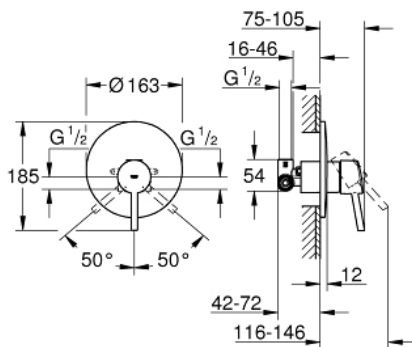

32 213 001 **CONCETTO SINGLE-LEVER SHOWER MIXER 1/2"**

PRODUCT DESCRIPTION

- Colour: chrome
- wall installation
- GROHE SilkMove 46 mm ceramic cartridge
- GROHE LongLife finish
- consisting of:
- set for final installation
- rough-in set for wall mounted bath mixer
- adjustable flow rate limiter
- adjustable minimum flow rate 2.5 l/min
- metal lever
- escutcheon- and shaft-sealing
- metal rosette
- screwed
- optional temperature limiter
- minimum pressure 1.0 bar

32 213 001 **CONCETTO SINGLE-LEVER SHOWER MIXER 1/2"**

SPARE PARTS

- 1: Lever (Spare part-nr. 46723000)
- 2: Escutcheon (Spare part-nr. 46904000)
- 3: Cap (Spare part-nr. 06874000)
- 4: Cartridge (Spare part-nr. 46048000)
- 5: Temperature limiter (Spare part-nr. 46375000)*
- 6: Extension set (Spare part-nr. 46191000)*
- 7: Extension set (Spare part-nr. 46343000)*