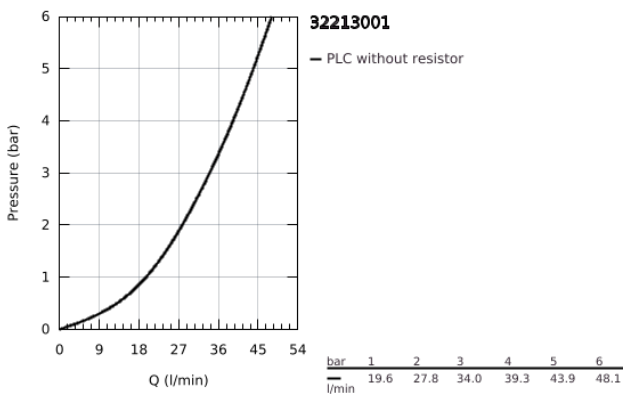

32 213 001 **CONCETTO SINGLE-LEVER SHOWER MIXER 1/2"**

PRODUCT DESCRIPTION

- Colour: chrome
- wall installation
- GROHE SilkMove 46 mm ceramic cartridge
- GROHE LongLife finish
- consisting of:
- set for final installation
- rough-in set for wall mounted bath mixer
- adjustable flow rate limiter
- adjustable minimum flow rate 2.5 l/min
- metal lever
- escutcheon- and shaft-sealing
- metal rosette
- screwed
- optional temperature limiter
- minimum pressure 1.0 bar

32 213 001 **CONCETTO SINGLE-LEVER SHOWER MIXER 1/2"**

SPARE PARTS

- 1: Lever (Spare part-nr. 46723000)
- 2: Escutcheon (Spare part-nr. 46904000)
- 3: Cap (Spare part-nr. 06874000)
- 4: Cartridge (Spare part-nr. 46048000)
- 5: Temperature limiter (Spare part-nr. 46375000)*
- 6: Extension set (Spare part-nr. 46191000)*
- 7: Extension set (Spare part-nr. 46343000)*