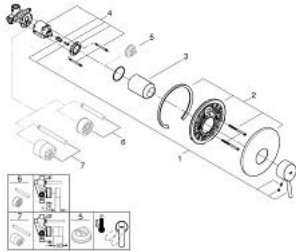

32 213 001 **CONCETTO SINGLE-LEVER SHOWER MIXER 1/2"**

PRODUCT DESCRIPTION

- Colour: chrome
- wall installation
- GROHE SilkMove 46 mm ceramic cartridge
- GROHE LongLife finish
- consisting of:
- set for final installation
- rough-in set for wall mounted bath mixer
- adjustable flow rate limiter
- adjustable minimum flow rate 2.5 l/min
- metal lever
- escutcheon- and shaft-sealing
- metal rosette
- screwed
- optional temperature limiter
- minimum pressure 1.0 bar

32 213 001 **CONCETTO SINGLE-LEVER SHOWER MIXER 1/2"**

SPARE PARTS

- 1: Lever (Spare part-nr. 46723000)
- 2: Escutcheon (Spare part-nr. 46904000)
- 3: Cap (Spare part-nr. 06874000)
- 4: Cartridge (Spare part-nr. 46048000)
- 5: Temperature limiter (Spare part-nr. 46375000)*
- 6: Extension set (Spare part-nr. 46191000)*
- 7: Extension set (Spare part-nr. 46343000)*