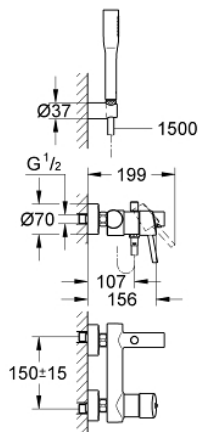

### 32 212 001 **CONCETTO SINGLE-LEVER BATH MIXER 1/2"**

**PRODUCT DESCRIPTION**

- Colour: chrome
- wall mounted
- metal lever
- GROHE SilkMove 46 mm ceramic cartridge
- GROHE LongLife finish
- adjustable flow rate limiter
- automatic diverter: bath/shower
- mousseur
- integrated non-return valve in the shower outlet
- S-unions
- protected against backflow
- optional temperature limiter
- noise classification 1 in accordance with DIN4109
- with shower set
- consisting of:
  - Euphoria Cosmopolitan hand shower (27 400)
  - wall shower holder (27 056)
  - shower hose Relexaflex 1500 mm 1/2" x 1/2" (28 151)

## 32 212 001 **CONCETTO SINGLE-LEVER BATH MIXER 1/2"**

### **SPARE PARTS**

- 1: Lever (Spare part-nr. 46723000)
- 2: Cap (Spare part-nr. 46578000)
- 3: Cartridge (Spare part-nr. 46048000)
- 4: Mousseur (Spare part-nr. 13952000)
- 5: Diverter knob (Spare part-nr. 64309000)
- 6: Diverter (Spare part-nr. 65655000)
- 7: Non-return valve (Spare part-nr. 08565000)
- 8: Screw connection 1/2" (Spare part-nr. 45044000)
- 9: S-union (Spare part-nr. 12662000)
- 10: Dirt strainer (Spare part-nr. 0700200M)
- 11: Temperature limiter (Spare part-nr. 46375000)\*
- 12: Special spanner (Spare part-nr. 19377000)\*
- 13: Extension 3/4", 20 mm (Spare part-nr. 0713000M)\*