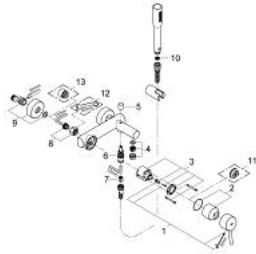

### 32 212 001 **CONCETTO SINGLE-LEVER BATH MIXER 1/2"**

**PRODUCT DESCRIPTION**

- Colour: chrome
- wall mounted
- metal lever
- GROHE SilkMove 46 mm ceramic cartridge
- GROHE LongLife finish
- adjustable flow rate limiter
- automatic diverter: bath/shower
- mousseur
- integrated non-return valve in the shower outlet
- S-unions
- protected against backflow
- optional temperature limiter
- noise classification 1 in accordance with DIN4109
- with shower set
- consisting of:
  - Euphoria Cosmopolitan hand shower (27 400)
  - wall shower holder (27 056)
  - shower hose Relexaflex 1500 mm 1/2" x 1/2" (28 151)

## 32 212 001 **CONCETTO SINGLE-LEVER BATH MIXER 1/2"**

### **SPARE PARTS**

- 1: Lever (Spare part-nr. 46723000)
- 2: Cap (Spare part-nr. 46578000)
- 3: Cartridge (Spare part-nr. 46048000)
- 4: Mousseur (Spare part-nr. 13952000)
- 5: Diverter knob (Spare part-nr. 64309000)
- 6: Diverter (Spare part-nr. 65655000)
- 7: Non-return valve (Spare part-nr. 08565000)
- 8: Screw connection 1/2" (Spare part-nr. 45044000)
- 9: S-union (Spare part-nr. 12662000)
- 10: Dirt strainer (Spare part-nr. 0700200M)
- 11: Temperature limiter (Spare part-nr. 46375000)\*
- 12: Special spanner (Spare part-nr. 19377000)\*
- 13: Extension 3/4", 20 mm (Spare part-nr. 0713000M)\*