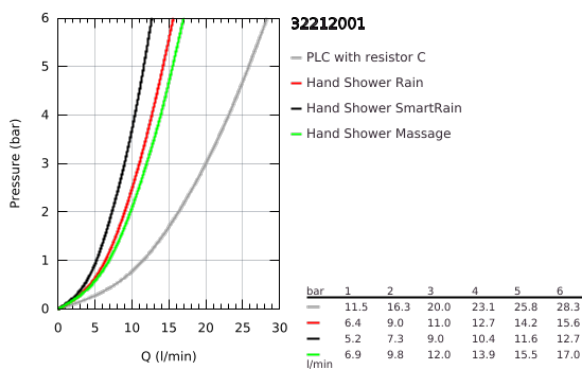

### 32 212 001 **CONCETTO SINGLE-LEVER BATH MIXER 1/2"**

**PRODUCT DESCRIPTION**

- Colour: chrome
- wall mounted
- metal lever
- GROHE SilkMove 46 mm ceramic cartridge
- GROHE LongLife finish
- adjustable flow rate limiter
- automatic diverter: bath/shower
- mousseur
- integrated non-return valve in the shower outlet
- S-unions
- protected against backflow
- optional temperature limiter
- noise classification 1 in accordance with DIN4109
- with shower set
- consisting of:
  - Euphoria Cosmopolitan hand shower (27 400)
  - wall shower holder (27 056)
  - shower hose Relexaflex 1500 mm 1/2" x 1/2" (28 151)

## 32 212 001 **CONCETTO SINGLE-LEVER BATH MIXER 1/2"**