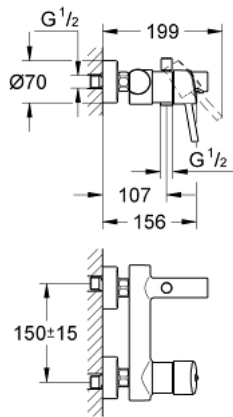

32 211 001 **CONCETTO SINGLE-LEVER BATH MIXER 1/2"**

PRODUCT DESCRIPTION

- Colour: chrome
- wall mounted
- metal lever
- GROHE SilkMove 46 mm ceramic cartridge
- GROHE LongLife finish
- adjustable flow rate limiter
- automatic diverter: bath/shower
- mousseur
- integrated non-return valve in the shower outlet
- S-unions
- protected against backflow
- optional temperature limiter
- minimum pressure 1.0 bar
- noise classification 1 in accordance with DIN4109

32 211 001 **CONCETTO SINGLE-LEVER BATH MIXER 1/2"**

SPARE PARTS

- 1: Lever (Spare part-nr. 46723000)
 - 2: Cap (Spare part-nr. 46578000)
 - 3: Cartridge (Spare part-nr. 46048000)
 - 4: Mousseur (Spare part-nr. 13952000)
 - 5: Diverter knob (Spare part-nr. 64309000)
 - 6: Diverter (Spare part-nr. 65655000)
 - 7: Non-return valve (Spare part-nr. 08565000)
 - 8: Screw connection 1/2" (Spare part-nr. 45044000)
 - 9: S-union (Spare part-nr. 12662000)
 - 10: Temperature limiter (Spare part-nr. 46375000)*
 - 11: Special spanner (Spare part-nr. 19377000)*
 - 12: Extension 3/4", 20 mm (Spare part-nr. 0713000M)*
- * Optional accessories