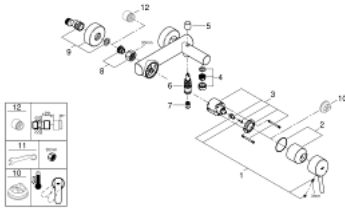

32 211 001 **CONCETTO SINGLE-LEVER BATH MIXER 1/2"**

PRODUCT DESCRIPTION

- Colour: chrome
- wall mounted
- metal lever
- GROHE SilkMove 46 mm ceramic cartridge
- GROHE LongLife finish
- adjustable flow rate limiter
- automatic diverter: bath/shower
- mousseur
- integrated non-return valve in the shower outlet
- S-unions
- protected against backflow
- optional temperature limiter
- minimum pressure 1.0 bar
- noise classification 1 in accordance with DIN4109

32 211 001 **CONCETTO SINGLE-LEVER BATH MIXER 1/2"**

SPARE PARTS

- 1: Lever (Spare part-nr. 46723000)
 - 2: Cap (Spare part-nr. 46578000)
 - 3: Cartridge (Spare part-nr. 46048000)
 - 4: Mousseur (Spare part-nr. 13952000)
 - 5: Diverter knob (Spare part-nr. 64309000)
 - 6: Diverter (Spare part-nr. 65655000)
 - 7: Non-return valve (Spare part-nr. 08565000)
 - 8: Screw connection 1/2" (Spare part-nr. 45044000)
 - 9: S-union (Spare part-nr. 12662000)
 - 10: Temperature limiter (Spare part-nr. 46375000)*
 - 11: Special spanner (Spare part-nr. 19377000)*
 - 12: Extension 3/4", 20 mm (Spare part-nr. 0713000M)*
- * Optional accessories