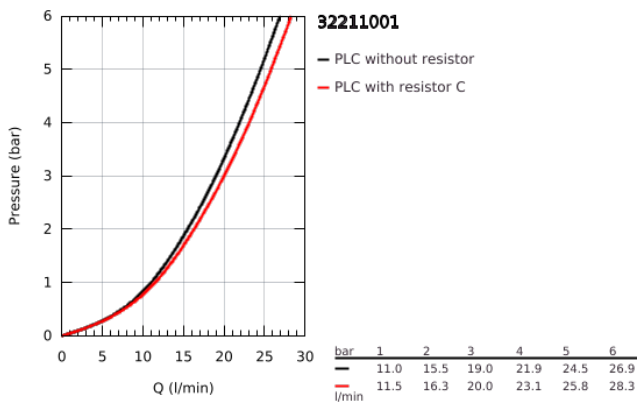

32 211 001 **CONCETTO SINGLE-LEVER BATH MIXER 1/2"**

PRODUCT DESCRIPTION

- Colour: chrome
- wall mounted
- metal lever
- GROHE SilkMove 46 mm ceramic cartridge
- GROHE LongLife finish
- adjustable flow rate limiter
- automatic diverter: bath/shower
- mousseur
- integrated non-return valve in the shower outlet
- S-unions
- protected against backflow
- optional temperature limiter
- minimum pressure 1.0 bar
- noise classification 1 in accordance with DIN4109

32 211 001 **CONCETTO SINGLE-LEVER BATH MIXER 1/2"**

SPARE PARTS

- 1: Lever (Spare part-nr. 46723000)
 - 2: Cap (Spare part-nr. 46578000)
 - 3: Cartridge (Spare part-nr. 46048000)
 - 4: Mousseur (Spare part-nr. 13952000)
 - 5: Diverter knob (Spare part-nr. 64309000)
 - 6: Diverter (Spare part-nr. 65655000)
 - 7: Non-return valve (Spare part-nr. 08565000)
 - 8: Screw connection 1/2" (Spare part-nr. 45044000)
 - 9: S-union (Spare part-nr. 12662000)
 - 10: Temperature limiter (Spare part-nr. 46375000)*
 - 11: Special spanner (Spare part-nr. 19377000)*
 - 12: Extension 3/4", 20 mm (Spare part-nr. 0713000M)*
- * Optional accessories