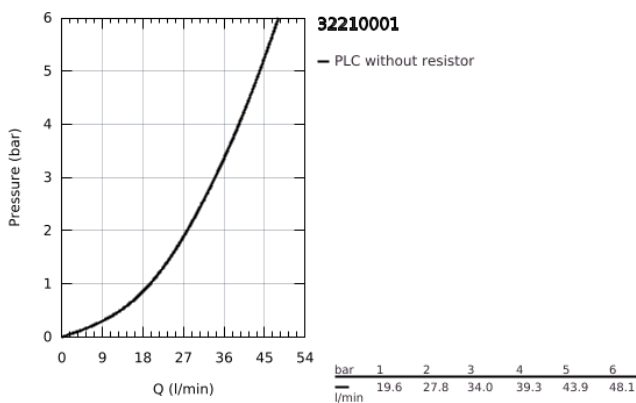

32 210 001 **CONCETTO SINGLE-LEVER SHOWER MIXER 1/2"**

PRODUCT DESCRIPTION

- Colour: chrome
- wall mounted
- metal lever
- GROHE SilkMove 46 mm ceramic cartridge
- GROHE LongLife finish
- adjustable flow rate limiter
- shower bottom outlet with integrated non return-valve
- S-unions
- protected against backflow
- optional temperature limiter
- minimum pressure 1.0 bar
- noise classification 1 in accordance with DIN4109

32 210 001 **CONCETTO SINGLE-LEVER SHOWER MIXER 1/2"**

SPARE PARTS

- 1: Lever (Spare part-nr. 46723000)
 - 2: Cap (Spare part-nr. 46578000)
 - 3: Cartridge (Spare part-nr. 46048000)
 - 4: Non-return valve (Spare part-nr. 08565000)
 - 5: Screw connection 1/2" (Spare part-nr. 45044000)
 - 6: S-union (Spare part-nr. 12662000)
 - 7: Temperature limiter (Spare part-nr. 46375000)*
 - 8: Special spanner (Spare part-nr. 19377000)*
 - 9: Extension 3/4", 20 mm (Spare part-nr. 0713000M)*
- * Optional accessories