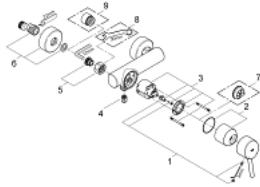

32 210 001 **CONCETTO SINGLE-LEVER SHOWER MIXER 1/2"**

PRODUCT DESCRIPTION

- Colour: chrome
- wall mounted
- metal lever
- GROHE SilkMove 46 mm ceramic cartridge
- GROHE LongLife finish
- adjustable flow rate limiter
- shower bottom outlet with integrated non return-valve
- S-unions
- protected against backflow
- optional temperature limiter
- minimum pressure 1.0 bar
- noise classification 1 in accordance with DIN4109

32 210 001 **CONCETTO SINGLE-LEVER SHOWER MIXER 1/2"**

SPARE PARTS

- 1: Lever (Spare part-nr. 46723000)
 - 2: Cap (Spare part-nr. 46578000)
 - 3: Cartridge (Spare part-nr. 46048000)
 - 4: Non-return valve (Spare part-nr. 08565000)
 - 5: Screw connection 1/2" (Spare part-nr. 45044000)
 - 6: S-union (Spare part-nr. 12662000)
 - 7: Temperature limiter (Spare part-nr. 46375000)*
 - 8: Special spanner (Spare part-nr. 19377000)*
 - 9: Extension 3/4", 20 mm (Spare part-nr. 0713000M)*
- * Optional accessories