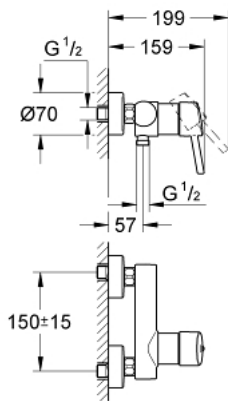

32 210 001 **CONCETTO SINGLE-LEVER SHOWER MIXER 1/2"**

PRODUCT DESCRIPTION

- Colour: chrome
- wall mounted
- metal lever
- GROHE SilkMove 46 mm ceramic cartridge
- GROHE LongLife finish
- adjustable flow rate limiter
- shower bottom outlet with integrated non return-valve
- S-unions
- protected against backflow
- optional temperature limiter
- minimum pressure 1.0 bar
- noise classification 1 in accordance with DIN4109

32 210 001 **CONCETTO SINGLE-LEVER SHOWER MIXER 1/2"**

SPARE PARTS

- 1: Lever (Spare part-nr. 46723000)
 - 2: Cap (Spare part-nr. 46578000)
 - 3: Cartridge (Spare part-nr. 46048000)
 - 4: Non-return valve (Spare part-nr. 08565000)
 - 5: Screw connection 1/2" (Spare part-nr. 45044000)
 - 6: S-union (Spare part-nr. 12662000)
 - 7: Temperature limiter (Spare part-nr. 46375000)*
 - 8: Special spanner (Spare part-nr. 19377000)*
 - 9: Extension 3/4", 20 mm (Spare part-nr. 0713000M)*
- * Optional accessories