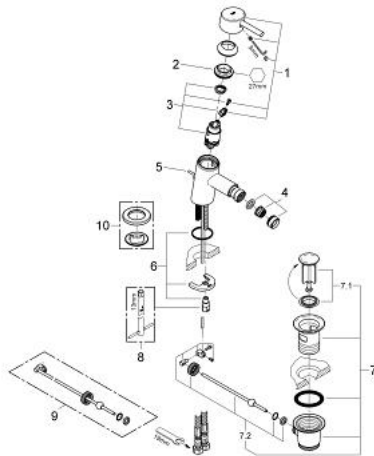

32 208 001 **CONCETTO SINGLE-LEVER BIDET MIXER 1/2"**  
**S-SIZE**

**PRODUCT DESCRIPTION**

- Colour: chrome
- single hole installation
- metal lever
- GROHE SilkMove 28 mm ceramic cartridge
- with temperature limiter
- GROHE LongLife finish
- GROHE FastFixation installation system
- ball-joint mousseur
- pop-up waste set 1 1/4"
- flexible connection hoses
- noise classification 1 in accordance with DIN4109

32 208 001 **CONCETTO SINGLE-LEVER BIDET MIXER 1/2"**  
**S-SIZE**

**SPARE PARTS**

- 1: Lever (Spare part-nr. 46753000)
- 2: Fitting ring (Spare part-nr. 46715000)
- 3: Cartridge (Spare part-nr. 46580000)
- 4: Mousseur (Spare part-nr. 13929000)
- 5: Pop-up rod (Spare part-nr. 46739000)
- 6: Shank mounting kit (Spare part-nr. 46249000)
- 7: Waste set 1 1/4" (Spare part-nr. 28910000)
- 7.1: Plug (Spare part-nr. 07182000)
- 7.2: Eccentric rod (Spare part-nr. 07052000)
- 8: Mounting wrench (Spare part-nr. 19017000)\*
- 9: Eccentric rod (Spare part-nr. 07341000)\*
- 10: Base plate (Spare part-nr. 48165000)\*