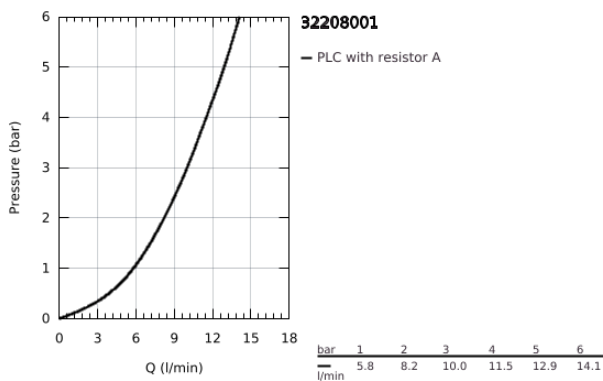

32 208 001 **CONCETTO SINGLE-LEVER BIDET MIXER 1/2"**  
**S-SIZE**

**PRODUCT DESCRIPTION**

- Colour: chrome
- single hole installation
- metal lever
- GROHE SilkMove 28 mm ceramic cartridge
- with temperature limiter
- GROHE LongLife finish
- GROHE FastFixation installation system
- ball-joint mousseur
- pop-up waste set 1 1/4"
- flexible connection hoses
- noise classification 1 in accordance with DIN4109

32 208 001 **CONCETTO SINGLE-LEVER BIDET MIXER 1/2"**  
**S-SIZE**

**SPARE PARTS**

- 1: Lever (Spare part-nr. 46753000)
- 2: Fitting ring (Spare part-nr. 46715000)
- 3: Cartridge (Spare part-nr. 46580000)
- 4: Mousseur (Spare part-nr. 13929000)
- 5: Pop-up rod (Spare part-nr. 46739000)
- 6: Shank mounting kit (Spare part-nr. 46249000)
- 7: Waste set 1 1/4" (Spare part-nr. 28910000)
- 7.1: Plug (Spare part-nr. 07182000)
- 7.2: Eccentric rod (Spare part-nr. 07052000)
- 8: Mounting wrench (Spare part-nr. 19017000)\*
- 9: Eccentric rod (Spare part-nr. 07341000)\*
- 10: Base plate (Spare part-nr. 48165000)\*