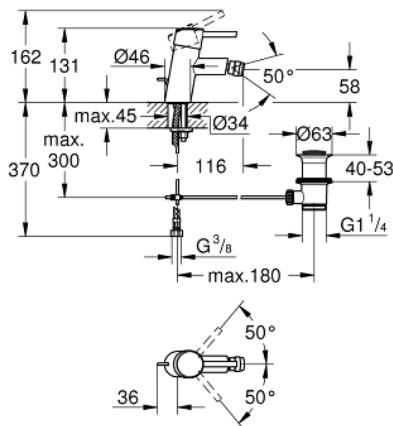

32 208 001 **CONCETTO SINGLE-LEVER BIDET MIXER 1/2"**  
**S-SIZE**

**PRODUCT DESCRIPTION**

- Colour: chrome
- single hole installation
- metal lever
- GROHE SilkMove 28 mm ceramic cartridge
- with temperature limiter
- GROHE LongLife finish
- GROHE FastFixation installation system
- ball-joint mousseur
- pop-up waste set 1 1/4"
- flexible connection hoses
- noise classification 1 in accordance with DIN4109

32 208 001 **CONCETTO SINGLE-LEVER BIDET MIXER 1/2"**  
**S-SIZE**

**SPARE PARTS**

- 1: Lever (Spare part-nr. 46753000)
- 2: Fitting ring (Spare part-nr. 46715000)
- 3: Cartridge (Spare part-nr. 46580000)
- 4: Mousseur (Spare part-nr. 13929000)
- 5: Pop-up rod (Spare part-nr. 46739000)
- 6: Shank mounting kit (Spare part-nr. 46249000)
- 7: Waste set 1 1/4" (Spare part-nr. 28910000)
- 7.1: Plug (Spare part-nr. 07182000)
- 7.2: Eccentric rod (Spare part-nr. 07052000)
- 8: Mounting wrench (Spare part-nr. 19017000)\*
- 9: Eccentric rod (Spare part-nr. 07341000)\*
- 10: Base plate (Spare part-nr. 48165000)\*