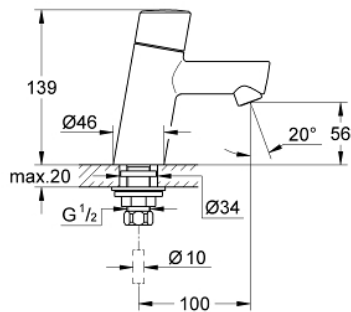

32 207 001 CONCETTO PILLAR TAP XS-SIZE

PRODUCT DESCRIPTION

- Colour: chrome
- single hole installation
- metal lever
- ceramic headparts 1/2", 90°
- GROHE LongLife finish
- GROHE EcoJoy - less water, perfect flow
- maximum flow rate (at 3 bar): 5 l/min
- SpeedClean mousseur
- union nut 1/2" x 10.5 mm
- noise classification 1 in accordance with DIN4109

32 207 001 **CONCETTO PILLAR TAP XS-SIZE**

SPARE PARTS

- 1: Handle (Spare part-nr. 48071000)
- 1.1: Replacement handle connection kit (Spare part-nr. 45186000)
- 1.1.1: O-ring $\varnothing 18,2 \times \varnothing 1,7$ (Spare part-nr. 0392400M)
- 2: Ceramic headpart, 1/2" (Spare part-nr. 45882000)
- 2.1: O-ring $\varnothing 18,2 \times \varnothing 1,7$ (Spare part-nr. 0392400M)
- 3: Mousseur (Spare part-nr. 13935000)
- 4: Shank fastening assembly 1/2" (Spare part-nr. 45000000)
- 5: Coupling nut 1/2" (Spare part-nr. 1290100M)
- 5.1: Fibre seal dia. $\varnothing 18.5 \times \varnothing 12 \times 2$ (Spare part-nr. 0138900M)