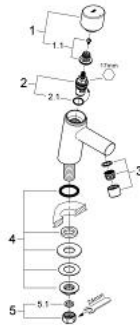

32 207 001 CONCETTO PILLAR TAP XS-SIZE

PRODUCT DESCRIPTION

- Colour: chrome
- single hole installation
- metal lever
- ceramic headparts 1/2", 90°
- GROHE LongLife finish
- GROHE EcoJoy - less water, perfect flow
- maximum flow rate (at 3 bar): 5 l/min
- SpeedClean mousseur
- union nut 1/2" x 10.5 mm
- noise classification 1 in accordance with DIN4109

32 207 001 **CONCETTO PILLAR TAP XS-SIZE**

SPARE PARTS

- 1: Handle (Spare part-nr. 48071000)
- 1.1: Replacement handle connection kit (Spare part-nr. 45186000)
- 1.1.1: O-ring $\varnothing 18,2 \times \varnothing 1,7$ (Spare part-nr. 0392400M)
- 2: Ceramic headpart, 1/2" (Spare part-nr. 45882000)
- 2.1: O-ring $\varnothing 18,2 \times \varnothing 1,7$ (Spare part-nr. 0392400M)
- 3: Mousseur (Spare part-nr. 13935000)
- 4: Shank fastening assembly 1/2" (Spare part-nr. 45000000)
- 5: Coupling nut 1/2" (Spare part-nr. 1290100M)
- 5.1: Fibre seal dia. $\varnothing 18.5 \times \varnothing 12 \times 2$ (Spare part-nr. 0138900M)