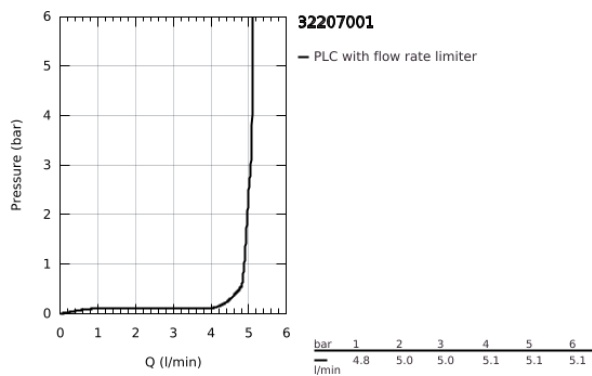

32 207 001 CONCETTO PILLAR TAP XS-SIZE

PRODUCT DESCRIPTION

- Colour: chrome
- single hole installation
- metal lever
- ceramic headparts 1/2", 90°
- GROHE LongLife finish
- GROHE EcoJoy - less water, perfect flow
- maximum flow rate (at 3 bar): 5 l/min
- SpeedClean mousseur
- union nut 1/2" x 10.5 mm
- noise classification 1 in accordance with DIN4109

32 207 001 **CONCETTO PILLAR TAP XS-SIZE**

SPARE PARTS

- 1: Handle (Spare part-nr. 48071000)
- 1.1: Replacement handle connection kit (Spare part-nr. 45186000)
- 1.1.1: O-ring $\varnothing 18,2 \times \varnothing 1,7$ (Spare part-nr. 0392400M)
- 2: Ceramic headpart, 1/2" (Spare part-nr. 45882000)
- 2.1: O-ring $\varnothing 18,2 \times \varnothing 1,7$ (Spare part-nr. 0392400M)
- 3: Mousseur (Spare part-nr. 13935000)
- 4: Shank fastening assembly 1/2" (Spare part-nr. 45000000)
- 5: Coupling nut 1/2" (Spare part-nr. 1290100M)
- 5.1: Fibre seal dia. $\varnothing 18.5 \times \varnothing 12 \times 2$ (Spare part-nr. 0138900M)