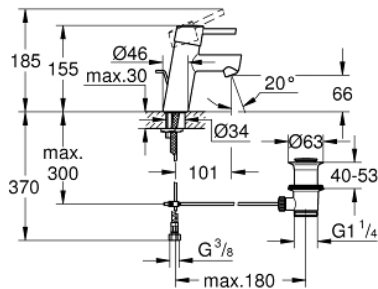

32 204 10E **CONCETTO SINGLE-LEVER BASIN MIXER 1/2"**
S-SIZE

PRODUCT DESCRIPTION

- Colour: chrome
- single hole installation
- metal lever
- GROHE SilkMove 28 mm ceramic cartridge
- temperature limiter
- GROHE LongLife finish
- GROHE EcoJoy - less water, perfect flow
- maximum flow rate (at 3 bar): 5 l/min
- SpeedClean mousseur
- GROHE FastFixation installation system
- pop-up waste set 1 1/4"
- flexible connection hoses
- noise classification 1 in accordance with DIN4109

32 204 10E **CONCETTO SINGLE-LEVER BASIN MIXER 1/2"**
S-SIZE

SPARE PARTS

- 1: Lever (Spare part-nr. 46753000)
- 2: Fitting ring (Spare part-nr. 46715000)
- 3: Cartridge (Spare part-nr. 46580000)
- 4: Mousseur (Spare part-nr. 13935000)
- 5: Pop-up rod (Spare part-nr. 46739000)
- 6: Shank mounting kit (Spare part-nr. 46249000)
- 7: Waste set 1 1/4" (Spare part-nr. 28910000)
- 7.1: Plug (Spare part-nr. 07182000)
- 7.2: Eccentric rod (Spare part-nr. 07052000)
- 8: Mounting wrench (Spare part-nr. 19017000)*
- 9: Eccentric rod (Spare part-nr. 07341000)*
- 10: Base plate (Spare part-nr. 48165000)*