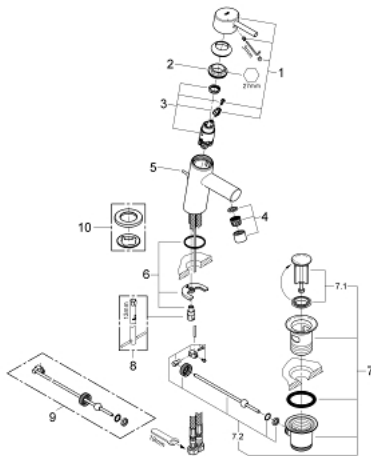

32 204 10E **CONCETTO SINGLE-LEVER BASIN MIXER 1/2"**
S-SIZE

PRODUCT DESCRIPTION

- Colour: chrome
- single hole installation
- metal lever
- GROHE SilkMove 28 mm ceramic cartridge
- temperature limiter
- GROHE LongLife finish
- GROHE EcoJoy - less water, perfect flow
- maximum flow rate (at 3 bar): 5 l/min
- SpeedClean mousseur
- GROHE FastFixation installation system
- pop-up waste set 1 1/4"
- flexible connection hoses
- noise classification 1 in accordance with DIN4109

32 204 10E **CONCETTO SINGLE-LEVER BASIN MIXER 1/2"**
S-SIZE

SPARE PARTS

- 1: Lever (Spare part-nr. 46753000)
- 2: Fitting ring (Spare part-nr. 46715000)
- 3: Cartridge (Spare part-nr. 46580000)
- 4: Mousseur (Spare part-nr. 13935000)
- 5: Pop-up rod (Spare part-nr. 46739000)
- 6: Shank mounting kit (Spare part-nr. 46249000)
- 7: Waste set 1 1/4" (Spare part-nr. 28910000)
- 7.1: Plug (Spare part-nr. 07182000)
- 7.2: Eccentric rod (Spare part-nr. 07052000)
- 8: Mounting wrench (Spare part-nr. 19017000)*
- 9: Eccentric rod (Spare part-nr. 07341000)*
- 10: Base plate (Spare part-nr. 48165000)*