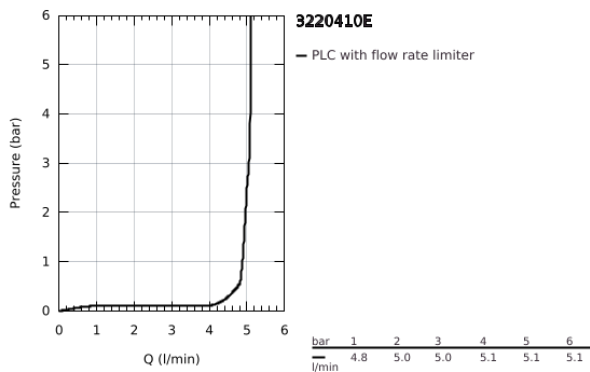

32 204 10E **CONCETTO SINGLE-LEVER BASIN MIXER 1/2"**
S-SIZE

PRODUCT DESCRIPTION

- Colour: chrome
- single hole installation
- metal lever
- GROHE SilkMove 28 mm ceramic cartridge
- temperature limiter
- GROHE LongLife finish
- GROHE EcoJoy - less water, perfect flow
- maximum flow rate (at 3 bar): 5 l/min
- SpeedClean mousseur
- GROHE FastFixation installation system
- pop-up waste set 1 1/4"
- flexible connection hoses
- noise classification 1 in accordance with DIN4109

32 204 10E **CONCETTO SINGLE-LEVER BASIN MIXER 1/2"**
S-SIZE

SPARE PARTS

- 1: Lever (Spare part-nr. 46753000)
- 2: Fitting ring (Spare part-nr. 46715000)
- 3: Cartridge (Spare part-nr. 46580000)
- 4: Mousseur (Spare part-nr. 13935000)
- 5: Pop-up rod (Spare part-nr. 46739000)
- 6: Shank mounting kit (Spare part-nr. 46249000)
- 7: Waste set 1 1/4" (Spare part-nr. 28910000)
- 7.1: Plug (Spare part-nr. 07182000)
- 7.2: Eccentric rod (Spare part-nr. 07052000)
- 8: Mounting wrench (Spare part-nr. 19017000)*
- 9: Eccentric rod (Spare part-nr. 07341000)*
- 10: Base plate (Spare part-nr. 48165000)*