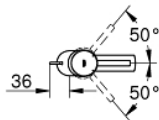

32 204 10E **CONCETTO SINGLE-LEVER BASIN MIXER 1/2"**
S-SIZE

PRODUCT DESCRIPTION

- Colour: chrome
- single hole installation
- metal lever
- GROHE SilkMove 28 mm ceramic cartridge
- temperature limiter
- GROHE LongLife finish
- GROHE EcoJoy - less water, perfect flow
- maximum flow rate (at 3 bar): 5 l/min
- SpeedClean mousseur
- GROHE FastFixation installation system
- pop-up waste set 1 1/4"
- flexible connection hoses
- noise classification 1 in accordance with DIN4109

32 204 10E **CONCETTO SINGLE-LEVER BASIN MIXER 1/2"**
S-SIZE

SPARE PARTS

- 1: Lever (Spare part-nr. 46753000)
- 2: Fitting ring (Spare part-nr. 46715000)
- 3: Cartridge (Spare part-nr. 46580000)
- 4: Mousseur (Spare part-nr. 13935000)
- 5: Pop-up rod (Spare part-nr. 46739000)
- 6: Shank mounting kit (Spare part-nr. 46249000)
- 7: Waste set 1 1/4" (Spare part-nr. 28910000)
- 7.1: Plug (Spare part-nr. 07182000)
- 7.2: Eccentric rod (Spare part-nr. 07052000)
- 8: Mounting wrench (Spare part-nr. 19017000)*
- 9: Eccentric rod (Spare part-nr. 07341000)*
- 10: Base plate (Spare part-nr. 48165000)*