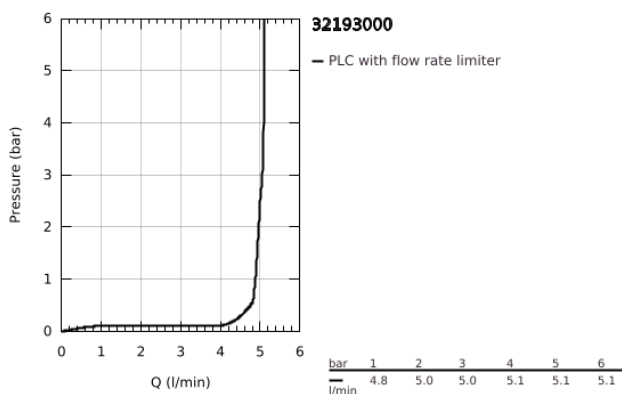

32 193 000 **VERIS SINGLE-LEVER BIDET MIXER 1/2"**
M-SIZE

PRODUCT DESCRIPTION

- Colour: chrome
- single hole installation
- GROHE SilkMove 28 mm ceramic cartridge
- GROHE LongLife finish
- rapid installation system
- ball-joint mousseur
- pop-up waste set 1 1/4"
- flexible connection hoses
- minimum pressure 1.0 bar

32 193 000 VERIS SINGLE-LEVER BIDET MIXER 1/2" M-SIZE

SPARE PARTS

- 1: Lever (Spare part-nr. 46661000)
 - 1.1: Cover cap (Spare part-nr. 46672000)
 - 2: Cap (Spare part-nr. 46662000)
 - 3: Ring (Spare part-nr. 64571000)
 - 4: Cartridge (Spare part-nr. 46580000)
 - 5: Mousseur (Spare part-nr. 13998000)
 - 6: Pop-up rod (Spare part-nr. 10769000)
 - 7: Shank mounting kit (Spare part-nr. 46671000)
 - 8: Waste set 1 1/4" (Spare part-nr. 28910000)
 - 8.1: Plug (Spare part-nr. 07182000)
 - 8.2: Eccentric rod (Spare part-nr. 07052000)
 - 9: Connection hose (Spare part-nr. 46255000)
 - 10: Mounting wrench (Spare part-nr. 19017000)*
 - 11: Eccentric rod (Spare part-nr. 07341000)*
- * Optional accessories