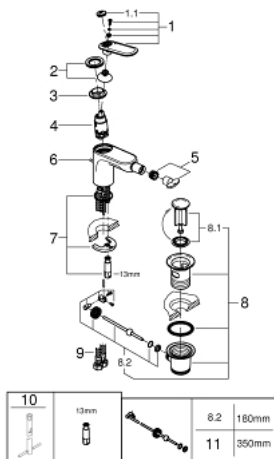

32 193 000 **VERIS SINGLE-LEVER BIDET MIXER 1/2"**
M-SIZE

PRODUCT DESCRIPTION

- Colour: chrome
- single hole installation
- GROHE SilkMove 28 mm ceramic cartridge
- GROHE LongLife finish
- rapid installation system
- ball-joint mousseur
- pop-up waste set 1 1/4"
- flexible connection hoses
- minimum pressure 1.0 bar

32 193 000 VERIS SINGLE-LEVER BIDET MIXER 1/2" M-SIZE

SPARE PARTS

- 1: Lever (Spare part-nr. 46661000)
 - 1.1: Cover cap (Spare part-nr. 46672000)
 - 2: Cap (Spare part-nr. 46662000)
 - 3: Ring (Spare part-nr. 64571000)
 - 4: Cartridge (Spare part-nr. 46580000)
 - 5: Mousseur (Spare part-nr. 13998000)
 - 6: Pop-up rod (Spare part-nr. 10769000)
 - 7: Shank mounting kit (Spare part-nr. 46671000)
 - 8: Waste set 1 1/4" (Spare part-nr. 28910000)
 - 8.1: Plug (Spare part-nr. 07182000)
 - 8.2: Eccentric rod (Spare part-nr. 07052000)
 - 9: Connection hose (Spare part-nr. 46255000)
 - 10: Mounting wrench (Spare part-nr. 19017000)*
 - 11: Eccentric rod (Spare part-nr. 07341000)*
- * Optional accessories