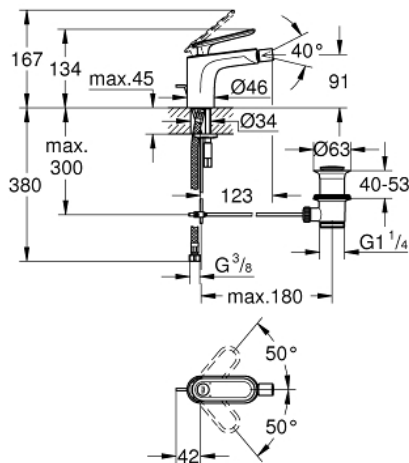

32 193 000 **VERIS SINGLE-LEVER BIDET MIXER 1/2"**
M-SIZE

PRODUCT DESCRIPTION

- Colour: chrome
- single hole installation
- GROHE SilkMove 28 mm ceramic cartridge
- GROHE LongLife finish
- rapid installation system
- ball-joint mousseur
- pop-up waste set 1 1/4"
- flexible connection hoses
- minimum pressure 1.0 bar

32 193 000 VERIS SINGLE-LEVER BIDET MIXER 1/2" M-SIZE

SPARE PARTS

- 1: Lever (Spare part-nr. 46661000)
 - 1.1: Cover cap (Spare part-nr. 46672000)
 - 2: Cap (Spare part-nr. 46662000)
 - 3: Ring (Spare part-nr. 64571000)
 - 4: Cartridge (Spare part-nr. 46580000)
 - 5: Mousseur (Spare part-nr. 13998000)
 - 6: Pop-up rod (Spare part-nr. 10769000)
 - 7: Shank mounting kit (Spare part-nr. 46671000)
 - 8: Waste set 1 1/4" (Spare part-nr. 28910000)
 - 8.1: Plug (Spare part-nr. 07182000)
 - 8.2: Eccentric rod (Spare part-nr. 07052000)
 - 9: Connection hose (Spare part-nr. 46255000)
 - 10: Mounting wrench (Spare part-nr. 19017000)*
 - 11: Eccentric rod (Spare part-nr. 07341000)*
- * Optional accessories