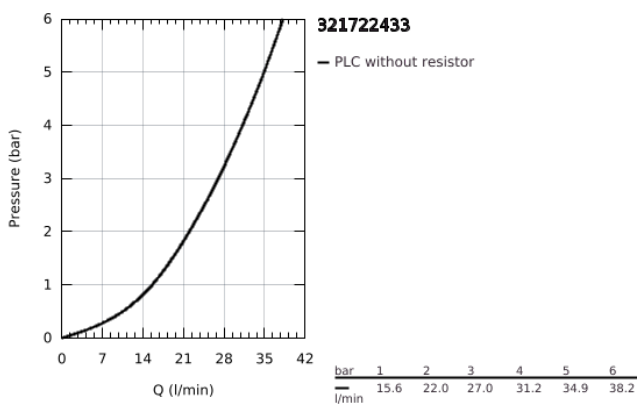

## 32 172 243 3 EUROSMART SINGLE-LEVER SHOWER MIXER 1/2"

### PRODUCT DESCRIPTION

- Colour: matte black
- wall mounted
- metal lever
- GROHE SilkMove 35 mm ceramic cartridge
- Eco-Override-Stop lever resistance for saving water
- adjustable flow rate limiter
- with temperature limiter
- shower bottom outlet with integrated non return-valve
- S-unions
- metal wall escutcheons
- protected against backflow
- professional edition