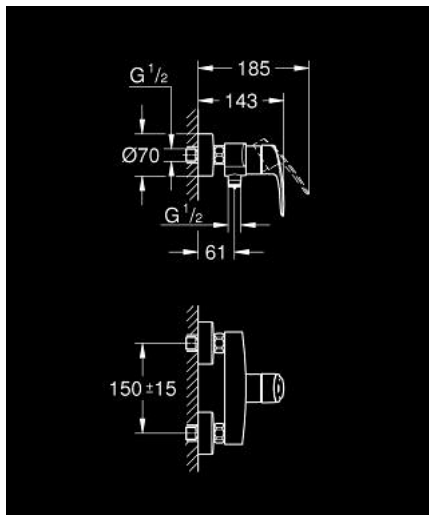

## 32 172 243 3 EUROSMART SINGLE-LEVER SHOWER MIXER 1/2"

### PRODUCT DESCRIPTION

- Colour: matte black
- wall mounted
- metal lever
- GROHE SilkMove 35 mm ceramic cartridge
- Eco-Override-Stop lever resistance for saving water
- adjustable flow rate limiter
- with temperature limiter
- shower bottom outlet with integrated non return-valve
- S-unions
- metal wall escutcheons
- protected against backflow
- professional edition

### SPARE PARTS

- 1: Lever (Spare part-nr. 485422430)
- 2: Cartridge (Spare part-nr. 46589000)
- 3: Non-return valve (Spare part-nr. 42601000)
- 4: Screw connection 1/2" (Spare part-nr. 450442430)
- 5: S-union (Spare part-nr. 126622430)
- 6: Extension 3/4", 20 mm (Spare part-nr. 0713000M)\*
- 7: Special spanner (Spare part-nr. 19377000)\*
- 8: Socket Spanner (Spare part-nr. 19332000)\*