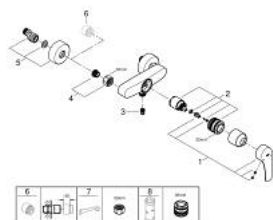

## 32 172 243 3 EUROSMART SINGLE-LEVER SHOWER MIXER 1/2"

### PRODUCT DESCRIPTION

- Colour: matte black
- wall mounted
- metal lever
- GROHE SilkMove 35 mm ceramic cartridge
- Eco-Override-Stop lever resistance for saving water
- adjustable flow rate limiter
- with temperature limiter
- shower bottom outlet with integrated non return-valve
- S-unions
- metal wall escutcheons
- protected against backflow
- professional edition

### SPARE PARTS

- 1: Lever (Spare part-nr. 485422430)
- 2: Cartridge (Spare part-nr. 46589000)
- 3: Non-return valve (Spare part-nr. 42601000)
- 4: Screw connection 1/2" (Spare part-nr. 450442430)
- 5: S-union (Spare part-nr. 126622430)
- 6: Extension 3/4", 20 mm (Spare part-nr. 0713000M)\*
- 7: Special spanner (Spare part-nr. 19377000)\*
- 8: Socket Spanner (Spare part-nr. 19332000)\*