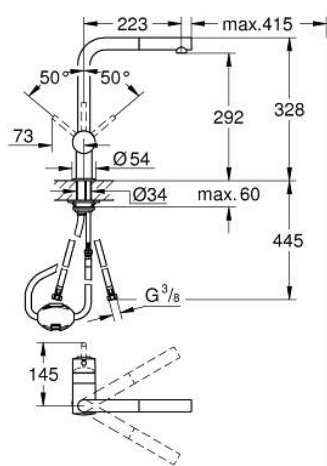

## 32 168 000 MINTA SINGLE-LEVER SINK MIXER 1/2"

### PRODUCT DESCRIPTION

- Colour: chrome
- L-spout
- single hole installation
- GROHE LongLife finish
- GROHE SilkMove 46 mm ceramic cartridge
- Easy Docking Function guarantees easy retraction and smooth docking back to the starting position
- Pull-Out spout for greater flexibility
- adjustable flow rate limiter
- swivel tubular spout, swivel area 360°
- integrated non-return valve
- protected against backflow
- flexible connection hoses
- rapid installation system
- maximum flow rate (at 3 bar): 10 l/min

### SPARE PARTS

- 1: Lever (Spare part-nr. 46015000)
  - 2: Cap (Spare part-nr. 46025000)
  - 3: Cartridge (Spare part-nr. 46048000)
  - 4: Pull-Out spray (Spare part-nr. 46858000)
  - 4.1: Non-return valve (Spare part-nr. 08565000)
  - 4.2: Mousseur (Spare part-nr. 13967000)
  - 5: Shank mounting kit (Spare part-nr. 46345000)
  - 6: Hose for sink mixer with pull-out dual spray or mousseur (Spare part-nr. 48293000)
  - 7: Support plate (Spare part-nr. 05334000)
  - 8: Temperature limiter (Spare part-nr. 46375000)\*
- \* Optional accessories