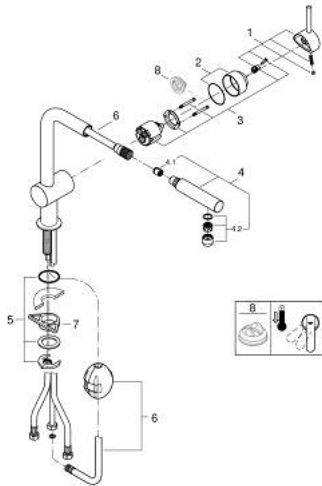

## 32 168 000 MINTA SINGLE-LEVER SINK MIXER 1/2"

### PRODUCT DESCRIPTION

- Colour: chrome
- L-spout
- single hole installation
- GROHE LongLife finish
- GROHE SilkMove 46 mm ceramic cartridge
- Easy Docking Function guarantees easy retraction and smooth docking back to the starting position
- Pull-Out spout for greater flexibility
- adjustable flow rate limiter
- swivel tubular spout, swivel area 360°
- integrated non-return valve
- protected against backflow
- flexible connection hoses
- rapid installation system
- maximum flow rate (at 3 bar): 10 l/min

### SPARE PARTS

- 1: Lever (Spare part-nr. 46015000)
  - 2: Cap (Spare part-nr. 46025000)
  - 3: Cartridge (Spare part-nr. 46048000)
  - 4: Pull-Out spray (Spare part-nr. 46858000)
  - 4.1: Non-return valve (Spare part-nr. 08565000)
  - 4.2: Mousseur (Spare part-nr. 13967000)
  - 5: Shank mounting kit (Spare part-nr. 46345000)
  - 6: Hose for sink mixer with pull-out dual spray or mousseur (Spare part-nr. 48293000)
  - 7: Support plate (Spare part-nr. 05334000)
  - 8: Temperature limiter (Spare part-nr. 46375000)\*
- \* Optional accessories