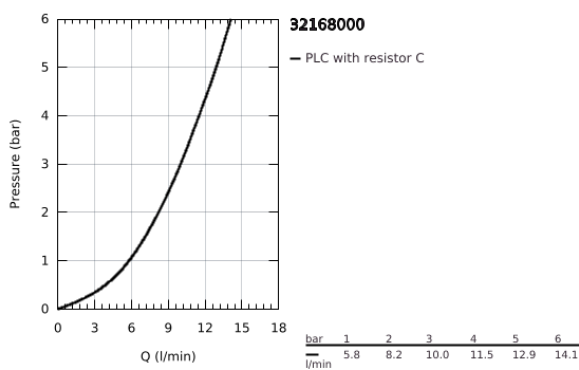

## 32 168 000 MINTA SINGLE-LEVER SINK MIXER 1/2"

### PRODUCT DESCRIPTION

- Colour: chrome
- L-spout
- single hole installation
- GROHE LongLife finish
- GROHE SilkMove 46 mm ceramic cartridge
- Easy Docking Function guarantees easy retraction and smooth docking back to the starting position
- Pull-Out spout for greater flexibility
- adjustable flow rate limiter
- swivel tubular spout, swivel area 360°
- integrated non-return valve
- protected against backflow
- flexible connection hoses
- rapid installation system
- maximum flow rate (at 3 bar): 10 l/min