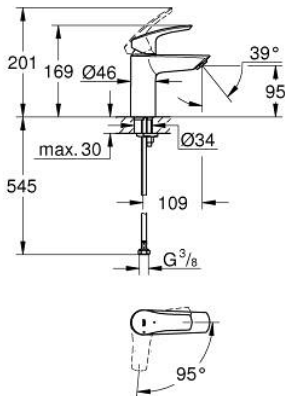

32 154 243 3 **EUROSMART SINGLE-LEVER BASIN MIXER 1/2"**  
**S-SIZE**

**PRODUCT DESCRIPTION**

- Colour: matte black
- metal lever
- single hole installation
- GROHE SilkMove 28 mm ceramic cartridge
- EcoMode - cold water flow in mid-lever position saves energy
- with temperature limiter
- adjustable flow rate limiter
- GROHE EcoJoy - less water, perfect flow
- maximum flow rate (at 3 bar): 5 l/min
- Protected Water Ways no contact of water with lead or nickel inside the tap
- GROHE FastFixation installation system
- smooth body
- flexible connection hoses
- professional edition

32 154 243 3 **EUROSMART SINGLE-LEVER BASIN MIXER 1/2"**  
**S-SIZE**

**SPARE PARTS**

- 1: Lever (Spare part-nr. 485512430)
- 2: cap (Spare part-nr. 461162430)
- 3: Cartridge (Spare part-nr. 48518000)
- 4: flow control (Spare part-nr. 1106372430)
- 5: Shank mounting kit (Spare part-nr. 46645000)
- 6: Waste set with push-open plug (Spare part-nr. 658072430)\*
- 7: Mounting wrench (Spare part-nr. 19017000)\*