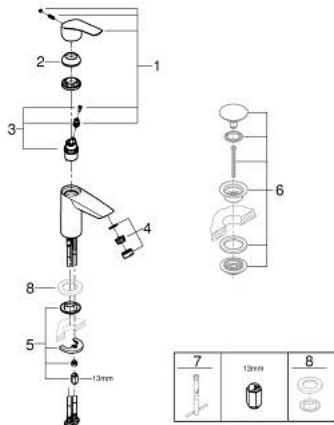

32 154 243 3 **EUROSMART SINGLE-LEVER BASIN MIXER 1/2"**  
**S-SIZE**

**PRODUCT DESCRIPTION**

- Colour: matte black
- metal lever
- single hole installation
- GROHE SilkMove 28 mm ceramic cartridge
- EcoMode - cold water flow in mid-lever position saves energy
- with temperature limiter
- adjustable flow rate limiter
- GROHE EcoJoy - less water, perfect flow
- maximum flow rate (at 3 bar): 5 l/min
- Protected Water Ways no contact of water with lead or nickel inside the tap
- GROHE FastFixation installation system
- smooth body
- flexible connection hoses
- professional edition

32 154 243 3 **EUROSMART SINGLE-LEVER BASIN MIXER 1/2"**  
**S-SIZE**

**SPARE PARTS**

- 1: Lever (Spare part-nr. 485512430)
- 2: cap (Spare part-nr. 461162430)
- 3: Cartridge (Spare part-nr. 48518000)
- 4: flow control (Spare part-nr. 1106372430)
- 5: Shank mounting kit (Spare part-nr. 46645000)
- 6: Waste set with push-open plug (Spare part-nr. 658072430)\*
- 7: Mounting wrench (Spare part-nr. 19017000)\*