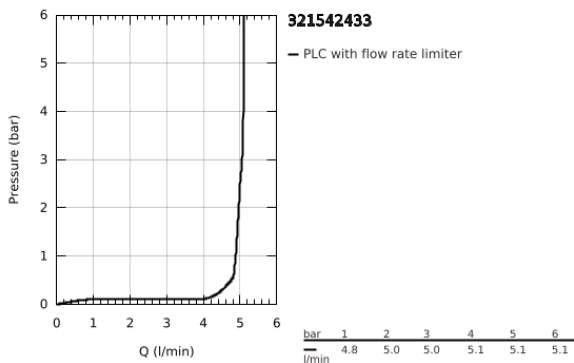

32 154 243 3 **EUROSMART SINGLE-LEVER BASIN MIXER 1/2"**  
**S-SIZE**

**PRODUCT DESCRIPTION**

- Colour: matte black
- metal lever
- single hole installation
- GROHE SilkMove 28 mm ceramic cartridge
- EcoMode - cold water flow in mid-lever position saves energy
- with temperature limiter
- adjustable flow rate limiter
- GROHE EcoJoy - less water, perfect flow
- maximum flow rate (at 3 bar): 5 l/min
- Protected Water Ways no contact of water with lead or nickel inside the tap
- GROHE FastFixation installation system
- smooth body
- flexible connection hoses
- professional edition

32 154 243 3 **EUROSMART SINGLE-LEVER BASIN MIXER 1/2"**  
**S-SIZE**

**SPARE PARTS**

- 1: Lever (Spare part-nr. 485512430)
- 2: cap (Spare part-nr. 461162430)
- 3: Cartridge (Spare part-nr. 48518000)
- 4: flow control (Spare part-nr. 1106372430)
- 5: Shank mounting kit (Spare part-nr. 46645000)
- 6: Waste set with push-open plug (Spare part-nr. 658072430)\*
- 7: Mounting wrench (Spare part-nr. 19017000)\*