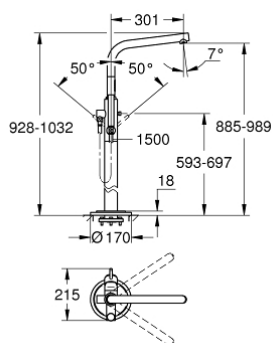

32 135 002 ATRIO SINGLE-LEVER BATH MIXER 1/2", FLOOR MOUNTED

PRODUCT DESCRIPTION

- Colour: chrome
- without roughing-in-set
- GROHE LongLife finish
- GROHE SilkMove 46 mm ceramic cartridge
- adjustable flow rate limiter
- swivel tubular 7° spout with mousseur
- projection 301 mm
- stop limiter
- diverter bath/shower
- integrated non-return valve in the shower outlet
- with shower holder
- handshower (28 034)
- shower hose 1500 mm
- protected against backflow
- for use with rough-in set 29 086 000 / 45 984 001
- replaces 32 135 001
- minimum pressure 1.0 bar

32 135 002 ATRIO SINGLE-LEVER BATH MIXER 1/2", FLOOR MOUNTED

SPARE PARTS

- 1: Sistra (Spare part-nr. 07899000)
- 2: Safety disc (Spare part-nr. 6417500M)
- 3: Lever (Spare part-nr. 46634000)
- 4: Cap (Spare part-nr. 46242000)
- 5: Cartridge (Spare part-nr. 46048000)
- 6: Diverter knob (Spare part-nr. 64989000)
- 7: Diverter (Spare part-nr. 65655000)
- 8: Non-return valve (Spare part-nr. 08565000)
- 9: Dirt strainer (Spare part-nr. 0700200M)
- 10: Temperature limiter (Spare part-nr. 46308000)*