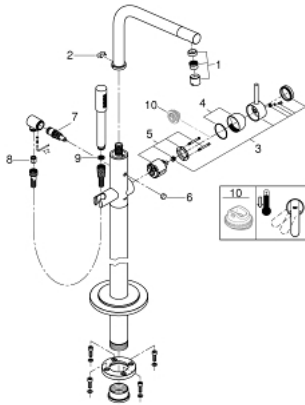

32 135 002 ATRIO SINGLE-LEVER BATH MIXER 1/2", FLOOR MOUNTED

PRODUCT DESCRIPTION

- Colour: chrome
- without roughing-in-set
- GROHE LongLife finish
- GROHE SilkMove 46 mm ceramic cartridge
- adjustable flow rate limiter
- swivel tubular 7° spout with mousseur
- projection 301 mm
- stop limiter
- diverter bath/shower
- integrated non-return valve in the shower outlet
- with shower holder
- handshower (28 034)
- shower hose 1500 mm
- protected against backflow
- for use with rough-in set 29 086 000 / 45 984 001
- replaces 32 135 001
- minimum pressure 1.0 bar

32 135 002 ATRIO SINGLE-LEVER BATH MIXER 1/2", FLOOR MOUNTED

SPARE PARTS

- 1: Sistra (Spare part-nr. 07899000)
- 2: Safety disc (Spare part-nr. 6417500M)
- 3: Lever (Spare part-nr. 46634000)
- 4: Cap (Spare part-nr. 46242000)
- 5: Cartridge (Spare part-nr. 46048000)
- 6: Diverter knob (Spare part-nr. 64989000)
- 7: Diverter (Spare part-nr. 65655000)
- 8: Non-return valve (Spare part-nr. 08565000)
- 9: Dirt strainer (Spare part-nr. 0700200M)
- 10: Temperature limiter (Spare part-nr. 46308000)*