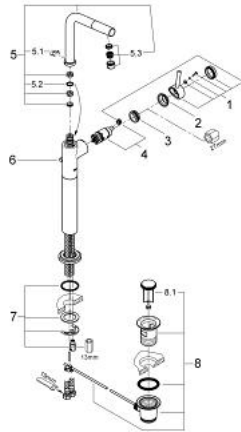

32 130 001 **ATRIO SINGLE-LEVER BASIN MIXER 1/2"**
XL-SIZE

PRODUCT DESCRIPTION

- Colour: chrome
- single hole installation
- for free-standing basins
- GROHE SilkMove 28 mm ceramic cartridge
- GROHE LongLife finish
- rapid installation system
- swivel tubular 7° spout with mousseur
- stop limiter
- pop-up waste set 1 1/4"
- flexible connection hoses

32 130 001 **ATRIO SINGLE-LEVER BASIN MIXER 1/2"**
XL-SIZE

SPARE PARTS

- 1: Lever (Spare part-nr. 46633000)
- 2: Cap (Spare part-nr. 46581000)
- 3: Fitting ring (Spare part-nr. 07419000)
- 4: Cartridge (Spare part-nr. 46580000)
- 5: Outlet (Spare part-nr. 13231000)
- 5.1: Safety ring (Spare part-nr. 0806500M)
- 5.2: Sealing washer (Spare part-nr. 0128500M)
- 5.3: Mousseur (Spare part-nr. 64186000)
- 6: Pop-up rod (Spare part-nr. 06575000)
- 7: Shank mounting kit (Spare part-nr. 46249000)
- 8: Waste fitting (Spare part-nr. 28915000)
- 8.1: Plug (Spare part-nr. 45210000)