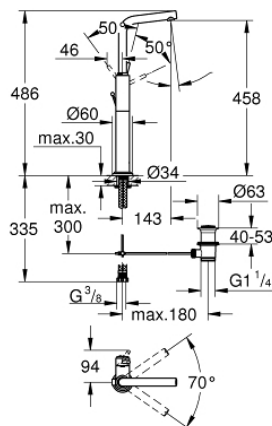

32 130 001 **ATRIO SINGLE-LEVER BASIN MIXER 1/2"**
XL-SIZE

PRODUCT DESCRIPTION

- Colour: chrome
- single hole installation
- for free-standing basins
- GROHE SilkMove 28 mm ceramic cartridge
- GROHE LongLife finish
- rapid installation system
- swivel tubular 7° spout with mousseur
- stop limiter
- pop-up waste set 1 1/4"
- flexible connection hoses

32 130 001 **ATRIO SINGLE-LEVER BASIN MIXER 1/2"**
XL-SIZE

SPARE PARTS

- 1: Lever (Spare part-nr. 46633000)
- 2: Cap (Spare part-nr. 46581000)
- 3: Fitting ring (Spare part-nr. 07419000)
- 4: Cartridge (Spare part-nr. 46580000)
- 5: Outlet (Spare part-nr. 13231000)
- 5.1: Safety ring (Spare part-nr. 0806500M)
- 5.2: Sealing washer (Spare part-nr. 0128500M)
- 5.3: Mousseur (Spare part-nr. 64186000)
- 6: Pop-up rod (Spare part-nr. 06575000)
- 7: Shank mounting kit (Spare part-nr. 46249000)
- 8: Waste fitting (Spare part-nr. 28915000)
- 8.1: Plug (Spare part-nr. 45210000)