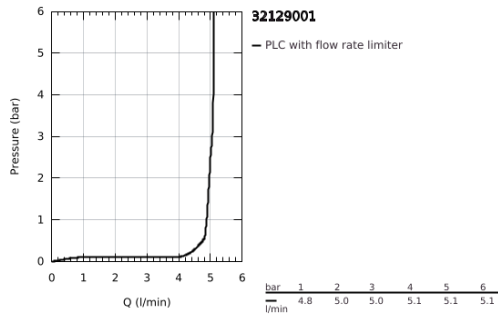

32 129 001 ATRIO SINGLE-LEVER BASIN MIXER 1/2" L-SIZE

PRODUCT DESCRIPTION

- Colour: chrome
- single hole installation
- GROHE SilkMove 28 mm ceramic cartridge
- GROHE LongLife finish
- rapid installation system
- swivel tubular 7° spout with mousseur
- stop limiter
- pop-up waste set 1 1/4"
- flexible connection hoses

32 129 001 ATRIO SINGLE-LEVER BASIN MIXER 1/2" L-SIZE

SPARE PARTS

- 1: Lever (Spare part-nr. 46633000)
- 2: Cap (Spare part-nr. 46581000)
- 3: Fitting ring (Spare part-nr. 07419000)
- 4: Cartridge (Spare part-nr. 46580000)
- 5: Outlet (Spare part-nr. 13231000)
- 5.1: Safety ring (Spare part-nr. 0806500M)
- 5.2: Sealing washer (Spare part-nr. 0128500M)
- 5.3: Mousseur (Spare part-nr. 64186000)
- 6: Pop-up rod (Spare part-nr. 06575000)
- 7: Shank mounting kit (Spare part-nr. 46249000)
- 8: Waste set 1 1/4" (Spare part-nr. 28910000)
- 8.1: Plug (Spare part-nr. 07182000)
- 8.2: Eccentric rod (Spare part-nr. 07052000)
- 9: Connection hose (Spare part-nr. 46255000)
- 10: Mounting wrench (Spare part-nr. 19017000)*
- 11: Eccentric rod (Spare part-nr. 07341000)*