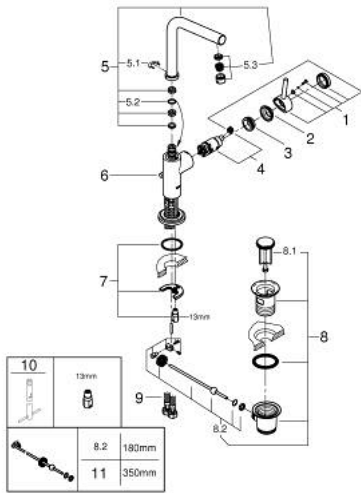

32 129 001 ATRIO SINGLE-LEVER BASIN MIXER 1/2" L-SIZE

PRODUCT DESCRIPTION

- Colour: chrome
- single hole installation
- GROHE SilkMove 28 mm ceramic cartridge
- GROHE LongLife finish
- rapid installation system
- swivel tubular 7° spout with mousseur
- stop limiter
- pop-up waste set 1 1/4"
- flexible connection hoses

32 129 001 ATRIO SINGLE-LEVER BASIN MIXER 1/2" L-SIZE

SPARE PARTS

- 1: Lever (Spare part-nr. 46633000)
- 2: Cap (Spare part-nr. 46581000)
- 3: Fitting ring (Spare part-nr. 07419000)
- 4: Cartridge (Spare part-nr. 46580000)
- 5: Outlet (Spare part-nr. 13231000)
- 5.1: Safety ring (Spare part-nr. 0806500M)
- 5.2: Sealing washer (Spare part-nr. 0128500M)
- 5.3: Mousseur (Spare part-nr. 64186000)
- 6: Pop-up rod (Spare part-nr. 06575000)
- 7: Shank mounting kit (Spare part-nr. 46249000)
- 8: Waste set 1 1/4" (Spare part-nr. 28910000)
- 8.1: Plug (Spare part-nr. 07182000)
- 8.2: Eccentric rod (Spare part-nr. 07052000)
- 9: Connection hose (Spare part-nr. 46255000)
- 10: Mounting wrench (Spare part-nr. 19017000)*
- 11: Eccentric rod (Spare part-nr. 07341000)*