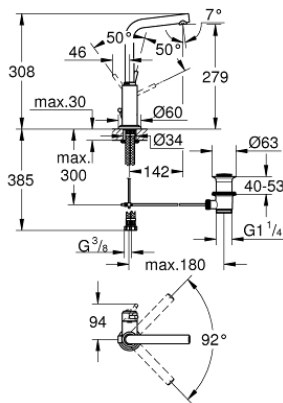

32 129 001 ATRIO SINGLE-LEVER BASIN MIXER 1/2" L-SIZE

PRODUCT DESCRIPTION

- Colour: chrome
- single hole installation
- GROHE SilkMove 28 mm ceramic cartridge
- GROHE LongLife finish
- rapid installation system
- swivel tubular 7° spout with mousseur
- stop limiter
- pop-up waste set 1 1/4"
- flexible connection hoses

32 129 001 ATRIO SINGLE-LEVER BASIN MIXER 1/2" L-SIZE

SPARE PARTS

- 1: Lever (Spare part-nr. 46633000)
- 2: Cap (Spare part-nr. 46581000)
- 3: Fitting ring (Spare part-nr. 07419000)
- 4: Cartridge (Spare part-nr. 46580000)
- 5: Outlet (Spare part-nr. 13231000)
- 5.1: Safety ring (Spare part-nr. 0806500M)
- 5.2: Sealing washer (Spare part-nr. 0128500M)
- 5.3: Mousseur (Spare part-nr. 64186000)
- 6: Pop-up rod (Spare part-nr. 06575000)
- 7: Shank mounting kit (Spare part-nr. 46249000)
- 8: Waste set 1 1/4" (Spare part-nr. 28910000)
- 8.1: Plug (Spare part-nr. 07182000)
- 8.2: Eccentric rod (Spare part-nr. 07052000)
- 9: Connection hose (Spare part-nr. 46255000)
- 10: Mounting wrench (Spare part-nr. 19017000)*
- 11: Eccentric rod (Spare part-nr. 07341000)*