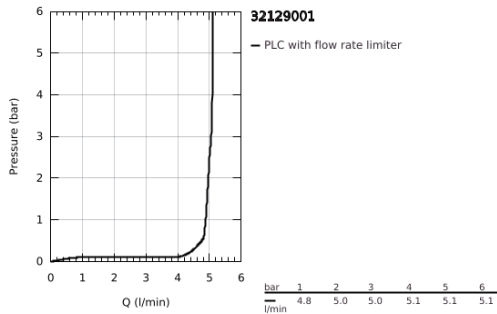

32 129 001 ATRIO SINGLE-LEVER BASIN MIXER 1/2" L-SIZE

PRODUCT DESCRIPTION

- Colour: chrome
- single hole installation
- GROHE SilkMove 28 mm ceramic cartridge
- GROHE LongLife finish
- rapid installation system
- swivel tubular 7° spout with mousseur
- stop limiter
- pop-up waste set 1 1/4"
- flexible connection hoses

32 129 001 ATRIO SINGLE-LEVER BASIN MIXER 1/2" L-SIZE

SPARE PARTS

- 1: Lever (Spare part-nr. 46633000)
- 2: Cap (Spare part-nr. 46581000)
- 3: Fitting ring (Spare part-nr. 07419000)
- 4: Cartridge (Spare part-nr. 46580000)
- 5: Outlet (Spare part-nr. 13231000)
- 5.1: Safety ring (Spare part-nr. 0806500M)
- 5.2: Sealing washer (Spare part-nr. 0128500M)
- 5.3: Mousseur (Spare part-nr. 64186000)
- 6: Pop-up rod (Spare part-nr. 06575000)
- 7: Shank mounting kit (Spare part-nr. 46249000)
- 8: Waste set 1 1/4" (Spare part-nr. 28910000)
- 8.1: Plug (Spare part-nr. 07182000)
- 8.2: Eccentric rod (Spare part-nr. 07052000)
- 9: Connection hose (Spare part-nr. 46255000)
- 10: Mounting wrench (Spare part-nr. 19017000)*
- 11: Eccentric rod (Spare part-nr. 07341000)*