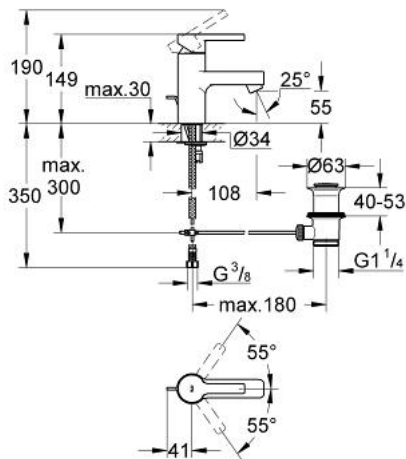

32 115 000 **LINEARE SINGLE-LEVER BASIN MIXER 1/2"**
S-SIZE

PRODUCT DESCRIPTION

- Colour: chrome
- single hole installation
- GROHE SilkMove 35 mm ceramic cartridge
- adjustable flow rate limiter
- GROHE LongLife finish
- rapid installation system
- mousseur
- pop-up waste set 1 1/4"
- flexible connection hoses

32 115 000 **LINEARE SINGLE-LEVER BASIN MIXER 1/2"**
S-SIZE

SPARE PARTS

- 1: Lever (Spare part-nr. 46582000)
- 2: Cap (Spare part-nr. 46116000)
- 3: Ring (Spare part-nr. 04456000)
- 4: Cartridge (Spare part-nr. 46374000)
- 5: Pop-up rod (Spare part-nr. 10769000)
- 6: Mousseur (Spare part-nr. 06574000)
- 7: Shank mounting kit (Spare part-nr. 46249000)
- 8: Waste set 1 1/4" (Spare part-nr. 28910000)
- 8.1: Plug (Spare part-nr. 07182000)
- 8.2: Eccentric rod (Spare part-nr. 07052000)
- 9: Eccentric rod (Spare part-nr. 07341000)*
- * Optional accessories