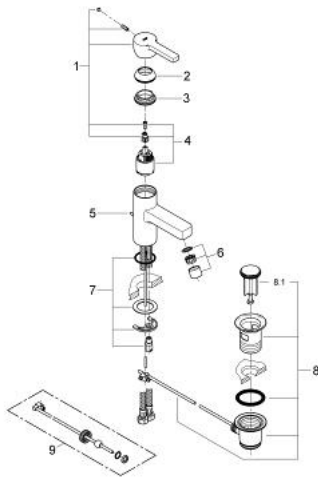

32 115 000 **LINEARE SINGLE-LEVER BASIN MIXER 1/2"**
S-SIZE

PRODUCT DESCRIPTION

- Colour: chrome
- single hole installation
- GROHE SilkMove 35 mm ceramic cartridge
- adjustable flow rate limiter
- GROHE LongLife finish
- rapid installation system
- mousseur
- pop-up waste set 1 1/4"
- flexible connection hoses

32 115 000 **LINEARE SINGLE-LEVER BASIN MIXER 1/2"**
S-SIZE

SPARE PARTS

- 1: Lever (Spare part-nr. 46582000)
- 2: Cap (Spare part-nr. 46116000)
- 3: Ring (Spare part-nr. 04456000)
- 4: Cartridge (Spare part-nr. 46374000)
- 5: Pop-up rod (Spare part-nr. 10769000)
- 6: Mousseur (Spare part-nr. 06574000)
- 7: Shank mounting kit (Spare part-nr. 46249000)
- 8: Waste set 1 1/4" (Spare part-nr. 28910000)
- 8.1: Plug (Spare part-nr. 07182000)
- 8.2: Eccentric rod (Spare part-nr. 07052000)
- 9: Eccentric rod (Spare part-nr. 07341000)*
- * Optional accessories