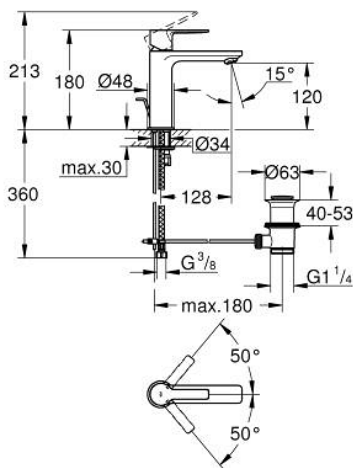

32 114 AL1 LINEARE SINGLE-LEVER BASIN MIXER 1/2" S-SIZE

PRODUCT DESCRIPTION

- Colour: brushed hard graphite
- single hole installation
- metal lever
- GROHE SilkMove 28 mm ceramic cartridge
- with temperature limiter
- GROHE LongLife finish
- GROHE EcoJoy - less water, perfect flow
- maximum flow rate (at 3 bar): 5 l/min
- SpeedClean mousseur
- GROHE Quickfix Plus installation system
- pop-up waste set 1 1/4"
- flexible connection hoses

32 114 AL1 LINEARE SINGLE-LEVER BASIN MIXER 1/2" S-SIZE

SPARE PARTS

- 1: Lever (Spare part-nr. 46980AL0)
- 2: Cap (Spare part-nr. 46581AL0)
- 3: Fitting ring (Spare part-nr. 07419000)
- 4: Cartridge (Spare part-nr. 46580000)
- 5: Mousseur (Spare part-nr. 48159AL0)
- 6: Pop-up rod (Spare part-nr. 46739AL0)
- 7: Shank mounting kit (Spare part-nr. 46645000)
- 8: Waste set 1 1/4" (Spare part-nr. 28910AL0)
- 8.1: Plug (Spare part-nr. 07182AL0)
- 8.2: Eccentric rod (Spare part-nr. 07052000)
- 9: Mounting wrench (Spare part-nr. 19017000)*
- 10: Eccentric rod (Spare part-nr. 07341000)*