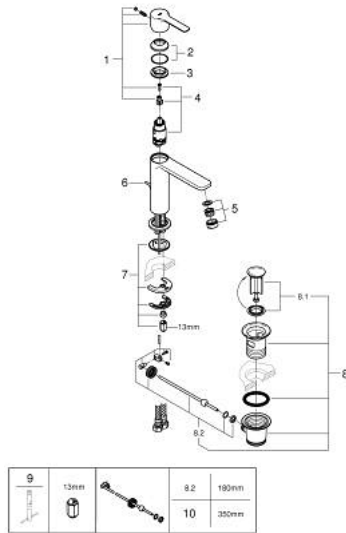

32 114 AL1 LINEARE SINGLE-LEVER BASIN MIXER 1/2" S-SIZE

PRODUCT DESCRIPTION

- Colour: brushed hard graphite
- single hole installation
- metal lever
- GROHE SilkMove 28 mm ceramic cartridge
- with temperature limiter
- GROHE LongLife finish
- GROHE EcoJoy - less water, perfect flow
- maximum flow rate (at 3 bar): 5 l/min
- SpeedClean mousseur
- GROHE Quickfix Plus installation system
- pop-up waste set 1 1/4"
- flexible connection hoses

32 114 AL1 LINEARE SINGLE-LEVER BASIN MIXER 1/2" S-SIZE

SPARE PARTS

- 1: Lever (Spare part-nr. 46980AL0)
- 2: Cap (Spare part-nr. 46581AL0)
- 3: Fitting ring (Spare part-nr. 07419000)
- 4: Cartridge (Spare part-nr. 46580000)
- 5: Mousseur (Spare part-nr. 48159AL0)
- 6: Pop-up rod (Spare part-nr. 46739AL0)
- 7: Shank mounting kit (Spare part-nr. 46645000)
- 8: Waste set 1 1/4" (Spare part-nr. 28910AL0)
- 8.1: Plug (Spare part-nr. 07182AL0)
- 8.2: Eccentric rod (Spare part-nr. 07052000)
- 9: Mounting wrench (Spare part-nr. 19017000)*
- 10: Eccentric rod (Spare part-nr. 07341000)*