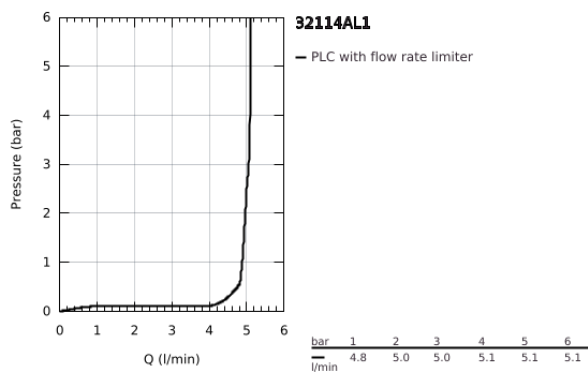

32 114 AL1 LINEARE SINGLE-LEVER BASIN MIXER 1/2" S-SIZE

PRODUCT DESCRIPTION

- Colour: brushed hard graphite
- single hole installation
- metal lever
- GROHE SilkMove 28 mm ceramic cartridge
- with temperature limiter
- GROHE LongLife finish
- GROHE EcoJoy - less water, perfect flow
- maximum flow rate (at 3 bar): 5 l/min
- SpeedClean mousseur
- GROHE Quickfix Plus installation system
- pop-up waste set 1 1/4"
- flexible connection hoses

32 114 AL1 LINEARE SINGLE-LEVER BASIN MIXER 1/2" S-SIZE

SPARE PARTS

- 1: Lever (Spare part-nr. 46980AL0)
- 2: Cap (Spare part-nr. 46581AL0)
- 3: Fitting ring (Spare part-nr. 07419000)
- 4: Cartridge (Spare part-nr. 46580000)
- 5: Mousseur (Spare part-nr. 48159AL0)
- 6: Pop-up rod (Spare part-nr. 46739AL0)
- 7: Shank mounting kit (Spare part-nr. 46645000)
- 8: Waste set 1 1/4" (Spare part-nr. 28910AL0)
- 8.1: Plug (Spare part-nr. 07182AL0)
- 8.2: Eccentric rod (Spare part-nr. 07052000)
- 9: Mounting wrench (Spare part-nr. 19017000)*
- 10: Eccentric rod (Spare part-nr. 07341000)*