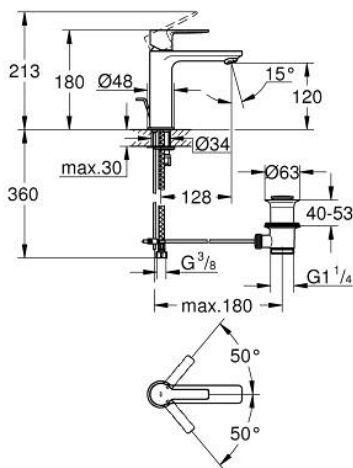

32 114 243 1 **LINEARE SINGLE-LEVER BASIN MIXER 1/2"**
S-SIZE

PRODUCT DESCRIPTION

- Colour: matte black
- GROHE SilkMove 28 mm ceramic cartridge
- with temperature limiter
- GROHE EcoJoy - less water, perfect flow
- maximum flow rate (at 3 bar): 5 l/min
- SpeedClean mousseur
- GROHE Quickfix Plus installation system
- pop-up waste set 1 1/4"
- flexible connection hoses

32 114 243 1 **LINEARE SINGLE-LEVER BASIN MIXER 1/2"**
S-SIZE

SPARE PARTS

- 1: lever (Spare part-nr. 469802430)
- 2: Cap (Spare part-nr. 465812430)
- 3: Fitting ring (Spare part-nr. 07419000)
- 4: Cartridge (Spare part-nr. 46580000)
- 5: Mousseur (Spare part-nr. 481592430)
- 6: lift rod (Spare part-nr. 467392430)
- 7: Shank mounting kit (Spare part-nr. 46645000)
- 8: Waste set 1 1/4" (Spare part-nr. 289102430)
- 8.1: Plug (Spare part-nr. 071822430)
- 8.2: Eccentric rod (Spare part-nr. 07052000)
- 9: Mounting wrench (Spare part-nr. 19017000)*
- 10: Eccentric rod (Spare part-nr. 07341000)*