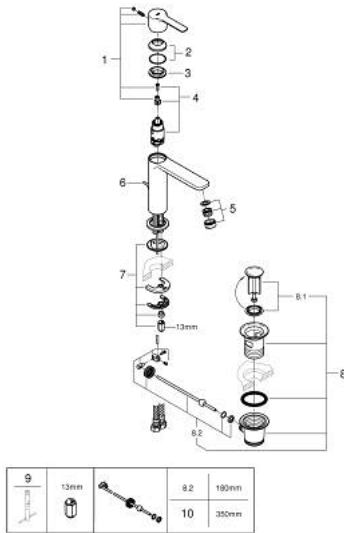

32 114 243 1 **LINEARE SINGLE-LEVER BASIN MIXER 1/2"**
S-SIZE

PRODUCT DESCRIPTION

- Colour: matte black
- GROHE SilkMove 28 mm ceramic cartridge
- with temperature limiter
- GROHE EcoJoy - less water, perfect flow
- maximum flow rate (at 3 bar): 5 l/min
- SpeedClean mousseur
- GROHE Quickfix Plus installation system
- pop-up waste set 1 1/4"
- flexible connection hoses

32 114 243 1 **LINEARE SINGLE-LEVER BASIN MIXER 1/2"**
S-SIZE

SPARE PARTS

- 1: lever (Spare part-nr. 469802430)
- 2: Cap (Spare part-nr. 465812430)
- 3: Fitting ring (Spare part-nr. 07419000)
- 4: Cartridge (Spare part-nr. 46580000)
- 5: Mousseur (Spare part-nr. 481592430)
- 6: lift rod (Spare part-nr. 467392430)
- 7: Shank mounting kit (Spare part-nr. 46645000)
- 8: Waste set 1 1/4" (Spare part-nr. 289102430)
- 8.1: Plug (Spare part-nr. 071822430)
- 8.2: Eccentric rod (Spare part-nr. 07052000)
- 9: Mounting wrench (Spare part-nr. 19017000)*
- 10: Eccentric rod (Spare part-nr. 07341000)*