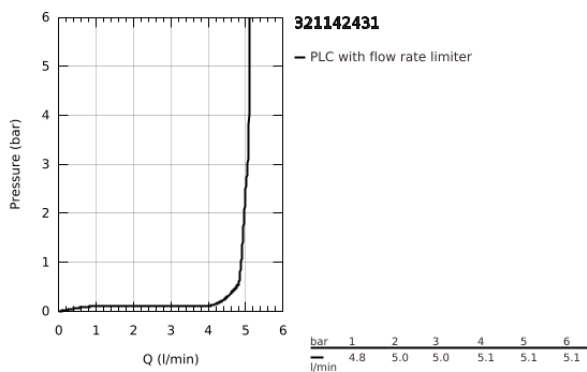

32 114 243 1 **LINEARE SINGLE-LEVER BASIN MIXER 1/2"**
S-SIZE

PRODUCT DESCRIPTION

- Colour: matte black
- GROHE SilkMove 28 mm ceramic cartridge
- with temperature limiter
- GROHE EcoJoy - less water, perfect flow
- maximum flow rate (at 3 bar): 5 l/min
- SpeedClean mousseur
- GROHE Quickfix Plus installation system
- pop-up waste set 1 1/4"
- flexible connection hoses

32 114 243 1 **LINEARE SINGLE-LEVER BASIN MIXER 1/2"**
S-SIZE

SPARE PARTS

- 1: lever (Spare part-nr. 469802430)
- 2: Cap (Spare part-nr. 465812430)
- 3: Fitting ring (Spare part-nr. 07419000)
- 4: Cartridge (Spare part-nr. 46580000)
- 5: Mousseur (Spare part-nr. 481592430)
- 6: lift rod (Spare part-nr. 467392430)
- 7: Shank mounting kit (Spare part-nr. 46645000)
- 8: Waste set 1 1/4" (Spare part-nr. 289102430)
- 8.1: Plug (Spare part-nr. 071822430)
- 8.2: Eccentric rod (Spare part-nr. 07052000)
- 9: Mounting wrench (Spare part-nr. 19017000)*
- 10: Eccentric rod (Spare part-nr. 07341000)*