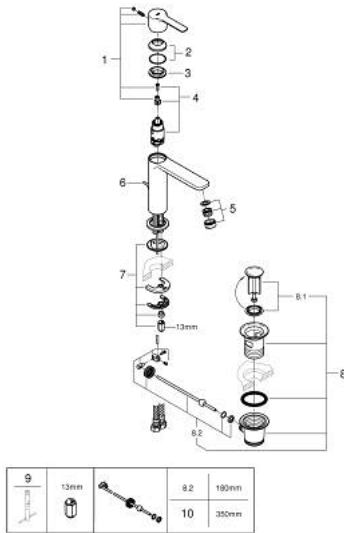

32 114 001 **LINEARE SINGLE-LEVER BASIN MIXER 1/2"**
S-SIZE

PRODUCT DESCRIPTION

- Colour: chrome
- single hole installation
- metal lever
- GROHE SilkMove 28 mm ceramic cartridge
- with temperature limiter
- GROHE LongLife finish
- GROHE EcoJoy - less water, perfect flow
- maximum flow rate (at 3 bar): 5 l/min
- SpeedClean mousseur
- GROHE Quickfix Plus installation system
- pop-up waste set 1 1/4"
- flexible connection hoses

32 114 001 LINEARE SINGLE-LEVER BASIN MIXER 1/2" S-SIZE

SPARE PARTS

- 1: Lever (Spare part-nr. 46980000)
- 2: Cap (Spare part-nr. 46581000)
- 3: Fitting ring (Spare part-nr. 07419000)
- 4: Cartridge (Spare part-nr. 46580000)
- 5: Mousseur (Spare part-nr. 48159000)
- 6: Pop-up rod (Spare part-nr. 46739000)
- 7: Shank mounting kit (Spare part-nr. 46645000)
- 8: Waste set 1 1/4" (Spare part-nr. 28910000)
- 8.1: Plug (Spare part-nr. 07182000)
- 8.2: Eccentric rod (Spare part-nr. 07052000)
- 9: Mounting wrench (Spare part-nr. 19017000)*
- 10: Eccentric rod (Spare part-nr. 07341000)*