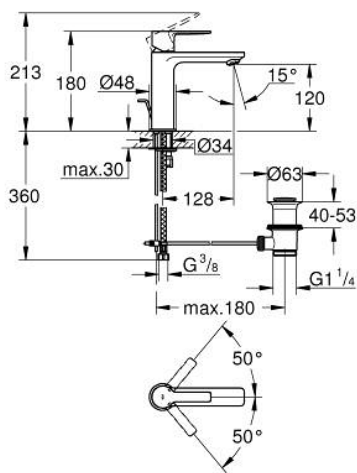

32 114 001 **LINEARE SINGLE-LEVER BASIN MIXER 1/2"**
S-SIZE

PRODUCT DESCRIPTION

- Colour: chrome
- single hole installation
- metal lever
- GROHE SilkMove 28 mm ceramic cartridge
- with temperature limiter
- GROHE LongLife finish
- GROHE EcoJoy - less water, perfect flow
- maximum flow rate (at 3 bar): 5 l/min
- SpeedClean mousseur
- GROHE Quickfix Plus installation system
- pop-up waste set 1 1/4"
- flexible connection hoses

32 114 001 LINEARE SINGLE-LEVER BASIN MIXER 1/2" S-SIZE

SPARE PARTS

- 1: Lever (Spare part-nr. 46980000)
- 2: Cap (Spare part-nr. 46581000)
- 3: Fitting ring (Spare part-nr. 07419000)
- 4: Cartridge (Spare part-nr. 46580000)
- 5: Mousseur (Spare part-nr. 48159000)
- 6: Pop-up rod (Spare part-nr. 46739000)
- 7: Shank mounting kit (Spare part-nr. 46645000)
- 8: Waste set 1 1/4" (Spare part-nr. 28910000)
- 8.1: Plug (Spare part-nr. 07182000)
- 8.2: Eccentric rod (Spare part-nr. 07052000)
- 9: Mounting wrench (Spare part-nr. 19017000)*
- 10: Eccentric rod (Spare part-nr. 07341000)*