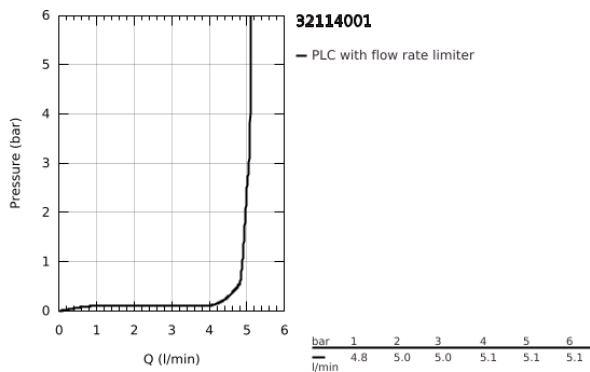

32 114 001 **LINEARE SINGLE-LEVER BASIN MIXER 1/2"**
S-SIZE

PRODUCT DESCRIPTION

- Colour: chrome
- single hole installation
- metal lever
- GROHE SilkMove 28 mm ceramic cartridge
- with temperature limiter
- GROHE LongLife finish
- GROHE EcoJoy - less water, perfect flow
- maximum flow rate (at 3 bar): 5 l/min
- SpeedClean mousseur
- GROHE Quickfix Plus installation system
- pop-up waste set 1 1/4"
- flexible connection hoses

32 114 001 LINEARE SINGLE-LEVER BASIN MIXER 1/2" S-SIZE

SPARE PARTS

- 1: Lever (Spare part-nr. 46980000)
- 2: Cap (Spare part-nr. 46581000)
- 3: Fitting ring (Spare part-nr. 07419000)
- 4: Cartridge (Spare part-nr. 46580000)
- 5: Mousseur (Spare part-nr. 48159000)
- 6: Pop-up rod (Spare part-nr. 46739000)
- 7: Shank mounting kit (Spare part-nr. 46645000)
- 8: Waste set 1 1/4" (Spare part-nr. 28910000)
- 8.1: Plug (Spare part-nr. 07182000)
- 8.2: Eccentric rod (Spare part-nr. 07052000)
- 9: Mounting wrench (Spare part-nr. 19017000)*
- 10: Eccentric rod (Spare part-nr. 07341000)*