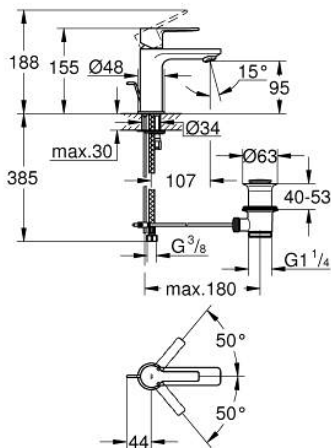

32 109 243 1 **LINEARE SINGLE-LEVER BASIN MIXER 1/2"**
XS-SIZE

PRODUCT DESCRIPTION

- Colour: matte black
- GROHE SilkMove 28 mm ceramic cartridge
- with temperature limiter
- GROHE EcoJoy - less water, perfect flow
- maximum flow rate (at 3 bar): 5 l/min
- SpeedClean mousseur
- GROHE Quickfix Plus installation system
- pop-up waste set 1 1/4"
- flexible connection hoses

32 109 243 1 **LINEARE SINGLE-LEVER BASIN MIXER 1/2"**
XS-SIZE

SPARE PARTS

- 1: lever (Spare part-nr. 469802430)
- 2: Cap (Spare part-nr. 465812430)
- 3: Fitting ring (Spare part-nr. 07419000)
- 4: Cartridge (Spare part-nr. 46580000)
- 5: Mousseur (Spare part-nr. 481592430)
- 6: lift rod (Spare part-nr. 467392430)
- 7: Shank mounting kit (Spare part-nr. 46645000)
- 8: Waste set 1 1/4" (Spare part-nr. 289102430)
- 8.1: Plug (Spare part-nr. 071822430)
- 8.2: Eccentric rod (Spare part-nr. 07052000)
- 9: Mounting wrench (Spare part-nr. 19017000)*
- 10: Eccentric rod (Spare part-nr. 07341000)*