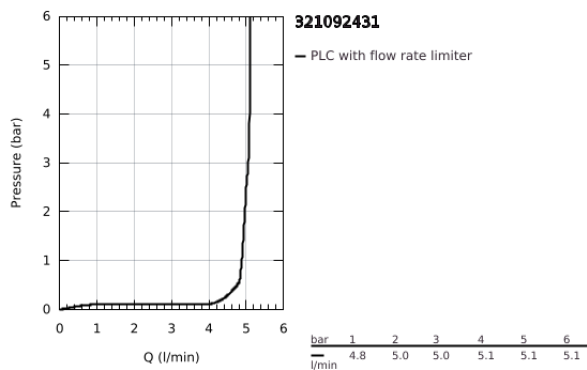

32 109 243 1 **LINEARE SINGLE-LEVER BASIN MIXER 1/2"**
XS-SIZE

PRODUCT DESCRIPTION

- Colour: matte black
- GROHE SilkMove 28 mm ceramic cartridge
- with temperature limiter
- GROHE EcoJoy - less water, perfect flow
- maximum flow rate (at 3 bar): 5 l/min
- SpeedClean mousseur
- GROHE Quickfix Plus installation system
- pop-up waste set 1 1/4"
- flexible connection hoses

32 109 243 1 **LINEARE SINGLE-LEVER BASIN MIXER 1/2"**
XS-SIZE

SPARE PARTS

- 1: lever (Spare part-nr. 469802430)
- 2: Cap (Spare part-nr. 465812430)
- 3: Fitting ring (Spare part-nr. 07419000)
- 4: Cartridge (Spare part-nr. 46580000)
- 5: Mousseur (Spare part-nr. 481592430)
- 6: lift rod (Spare part-nr. 467392430)
- 7: Shank mounting kit (Spare part-nr. 46645000)
- 8: Waste set 1 1/4" (Spare part-nr. 289102430)
- 8.1: Plug (Spare part-nr. 071822430)
- 8.2: Eccentric rod (Spare part-nr. 07052000)
- 9: Mounting wrench (Spare part-nr. 19017000)*
- 10: Eccentric rod (Spare part-nr. 07341000)*