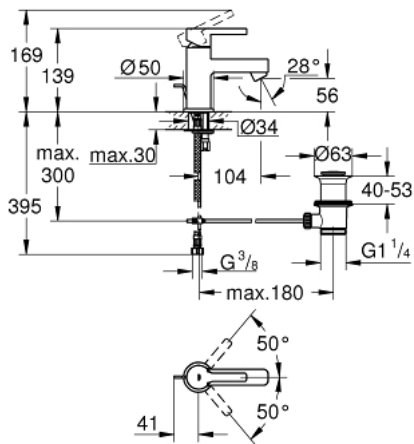

32 109 000 **LINEARE SINGLE-LEVER BASIN MIXER 1/2"**
XS-SIZE

PRODUCT DESCRIPTION

- Colour: chrome
- single hole installation
- GROHE SilkMove 28 mm ceramic cartridge
- GROHE LongLife finish
- rapid installation system
- mousseur
- pop-up waste set 1 1/4"
- flexible connection hoses

32 109 000 **LINEARE SINGLE-LEVER BASIN MIXER 1/2"**
XS-SIZE

SPARE PARTS

- 1: Lever (Spare part-nr. 46579000)
 - 2: Cap (Spare part-nr. 46581000)
 - 3: Fitting ring (Spare part-nr. 07419000)
 - 4: Cartridge (Spare part-nr. 46580000)
 - 5: Pop-up rod (Spare part-nr. 46739000)
 - 6: Mousseur (Spare part-nr. 06574000)
 - 7: Shank mounting kit (Spare part-nr. 46249000)
 - 8: Waste set 1 1/4" (Spare part-nr. 28910000)
 - 8.1: Plug (Spare part-nr. 07182000)
 - 8.2: Eccentric rod (Spare part-nr. 07052000)
 - 9: Mounting wrench (Spare part-nr. 19017000)*
 - 10: Eccentric rod (Spare part-nr. 07341000)*
- * Optional accessories