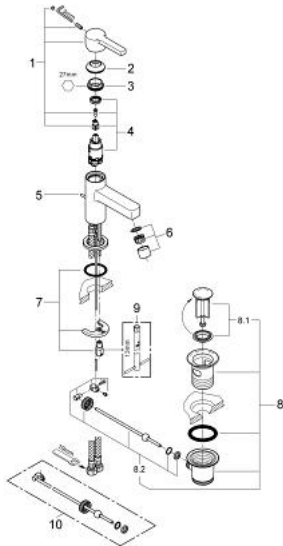

32 109 000 **LINEARE SINGLE-LEVER BASIN MIXER 1/2"**
XS-SIZE

PRODUCT DESCRIPTION

- Colour: chrome
- single hole installation
- GROHE SilkMove 28 mm ceramic cartridge
- GROHE LongLife finish
- rapid installation system
- mousseur
- pop-up waste set 1 1/4"
- flexible connection hoses

32 109 000 **LINEARE SINGLE-LEVER BASIN MIXER 1/2"**
XS-SIZE

SPARE PARTS

- 1: Lever (Spare part-nr. 46579000)
 - 2: Cap (Spare part-nr. 46581000)
 - 3: Fitting ring (Spare part-nr. 07419000)
 - 4: Cartridge (Spare part-nr. 46580000)
 - 5: Pop-up rod (Spare part-nr. 46739000)
 - 6: Mousseur (Spare part-nr. 06574000)
 - 7: Shank mounting kit (Spare part-nr. 46249000)
 - 8: Waste set 1 1/4" (Spare part-nr. 28910000)
 - 8.1: Plug (Spare part-nr. 07182000)
 - 8.2: Eccentric rod (Spare part-nr. 07052000)
 - 9: Mounting wrench (Spare part-nr. 19017000)*
 - 10: Eccentric rod (Spare part-nr. 07341000)*
- * Optional accessories