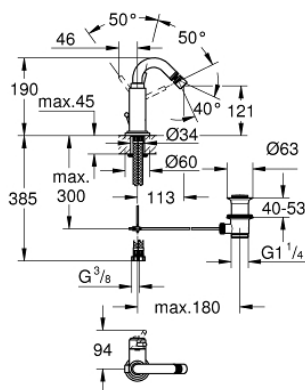

32 108 001 **ATRIO SINGLE-LEVER BIDET MIXER 1/2"**  
**M-SIZE**

**PRODUCT DESCRIPTION**

- Colour: chrome
- single hole installation
- GROHE SilkMove 28 mm ceramic cartridge
- GROHE LongLife finish
- rapid installation system
- tubular C-spout with ball-joint mousseur
- pop-up waste set 1 1/4"
- flexible connection hoses

## 32 108 001 ATRIO SINGLE-LEVER BIDET MIXER 1/2" M-SIZE

### SPARE PARTS

- 1: Lever (Spare part-nr. 46633000)
  - 2: Cap (Spare part-nr. 46581000)
  - 3: Fitting ring (Spare part-nr. 07419000)
  - 4: Cartridge (Spare part-nr. 46580000)
  - 5: Mousseur (Spare part-nr. 06574000)
  - 6: Pop-up rod (Spare part-nr. 06575000)
  - 7: Shank mounting kit (Spare part-nr. 46249000)
  - 8: Waste set 1 1/4" (Spare part-nr. 28910000)
  - 8.1: Plug (Spare part-nr. 07182000)
  - 8.2: Eccentric rod (Spare part-nr. 07052000)
  - 9: Connection hose (Spare part-nr. 46255000)
  - 10: Mounting wrench (Spare part-nr. 19017000)\*
  - 11: Eccentric rod (Spare part-nr. 07341000)\*
- \* Optional accessories