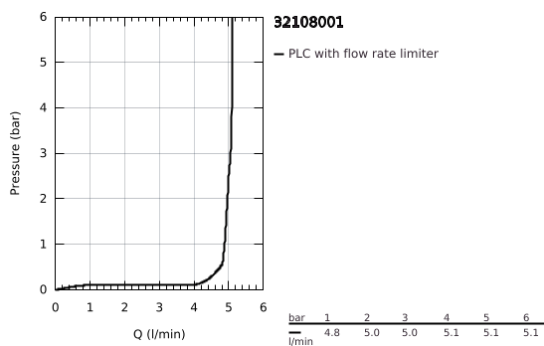

32 108 001 **ATRIO SINGLE-LEVER BIDET MIXER 1/2"**  
**M-SIZE**

**PRODUCT DESCRIPTION**

- Colour: chrome
- single hole installation
- GROHE SilkMove 28 mm ceramic cartridge
- GROHE LongLife finish
- rapid installation system
- tubular C-spout with ball-joint mousseur
- pop-up waste set 1 1/4"
- flexible connection hoses

## 32 108 001 ATRIO SINGLE-LEVER BIDET MIXER 1/2" M-SIZE