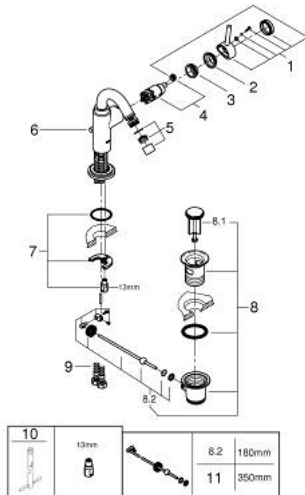

32 108 001 **ATRIO SINGLE-LEVER BIDET MIXER 1/2"**  
**M-SIZE**

**PRODUCT DESCRIPTION**

- Colour: chrome
- single hole installation
- GROHE SilkMove 28 mm ceramic cartridge
- GROHE LongLife finish
- rapid installation system
- tubular C-spout with ball-joint mousseur
- pop-up waste set 1 1/4"
- flexible connection hoses

## 32 108 001 ATRIO SINGLE-LEVER BIDET MIXER 1/2" M-SIZE

### SPARE PARTS

- 1: Lever (Spare part-nr. 46633000)
  - 2: Cap (Spare part-nr. 46581000)
  - 3: Fitting ring (Spare part-nr. 07419000)
  - 4: Cartridge (Spare part-nr. 46580000)
  - 5: Mousseur (Spare part-nr. 06574000)
  - 6: Pop-up rod (Spare part-nr. 06575000)
  - 7: Shank mounting kit (Spare part-nr. 46249000)
  - 8: Waste set 1 1/4" (Spare part-nr. 28910000)
  - 8.1: Plug (Spare part-nr. 07182000)
  - 8.2: Eccentric rod (Spare part-nr. 07052000)
  - 9: Connection hose (Spare part-nr. 46255000)
  - 10: Mounting wrench (Spare part-nr. 19017000)\*
  - 11: Eccentric rod (Spare part-nr. 07341000)\*
- \* Optional accessories