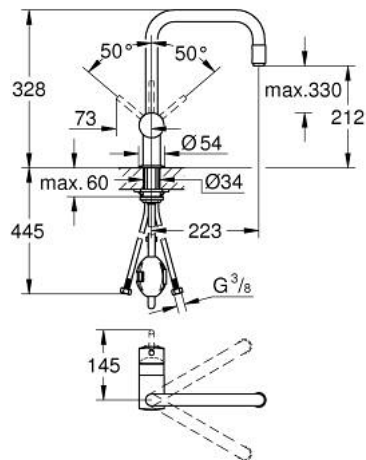

32 067 DC0 MINTA SINGLE-LEVER SINK MIXER 1/2"

PRODUCT DESCRIPTION

- Colour: supersteel
- U spout
- single hole installation
- GROHE LongLife finish
- GROHE SilkMove 46 mm ceramic cartridge
- Easy Docking Function guarantees easy retraction and smooth docking back to the starting position
- Pull-Out spout for greater flexibility
- adjustable flow rate limiter
- swivel tubular spout, swivel area 360°
- integrated non-return valve
- protected against backflow
- flexible connection hoses
- rapid installation system
- minimum pressure 1.0 bar

32 067 DC0 MINTA SINGLE-LEVER SINK MIXER 1/2"

SPARE PARTS

- 1: Lever (Spare part-nr. 46015DC0)
 - 2: Cap (Spare part-nr. 46025DC0)
 - 3: Cartridge (Spare part-nr. 46048000)
 - 4: Pull-Out spray (Spare part-nr. 46925DC0)
 - 4.1: Mousseur (Spare part-nr. 13952DC0)
 - 4.2: Non-return valve (Spare part-nr. 08565000)
 - 5: Hose for sink mixer with pull-out dual spray or mousseur (Spare part-nr. 48293000)
 - 6: Shank mounting kit (Spare part-nr. 46345000)
 - 7: Support plate (Spare part-nr. 05334000)
 - 8: Temperature limiter (Spare part-nr. 46375000)*
- * Optional accessories