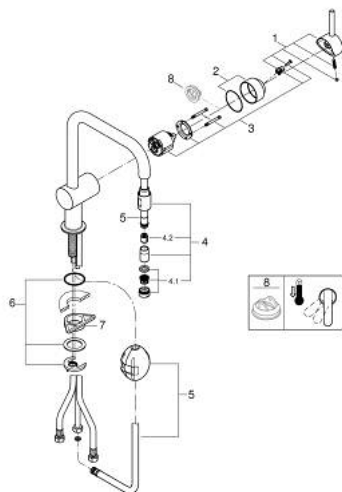

32 067 DC0 MINTA SINGLE-LEVER SINK MIXER 1/2"

PRODUCT DESCRIPTION

- Colour: supersteel
- U spout
- single hole installation
- GROHE LongLife finish
- GROHE SilkMove 46 mm ceramic cartridge
- Easy Docking Function guarantees easy retraction and smooth docking back to the starting position
- Pull-Out spout for greater flexibility
- adjustable flow rate limiter
- swivel tubular spout, swivel area 360°
- integrated non-return valve
- protected against backflow
- flexible connection hoses
- rapid installation system
- minimum pressure 1.0 bar

32 067 DC0 MINTA SINGLE-LEVER SINK MIXER 1/2"

SPARE PARTS

- 1: Lever (Spare part-nr. 46015DC0)
 - 2: Cap (Spare part-nr. 46025DC0)
 - 3: Cartridge (Spare part-nr. 46048000)
 - 4: Pull-Out spray (Spare part-nr. 46925DC0)
 - 4.1: Mousseur (Spare part-nr. 13952DC0)
 - 4.2: Non-return valve (Spare part-nr. 08565000)
 - 5: Hose for sink mixer with pull-out dual spray or mousseur (Spare part-nr. 48293000)
 - 6: Shank mounting kit (Spare part-nr. 46345000)
 - 7: Support plate (Spare part-nr. 05334000)
 - 8: Temperature limiter (Spare part-nr. 46375000)*
- * Optional accessories