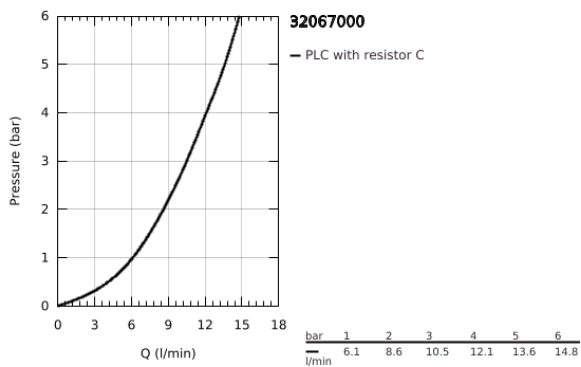

32 067 000 MINTA SINGLE-LEVER SINK MIXER 1/2"

PRODUCT DESCRIPTION

- Colour: chrome
- U spout
- single hole installation
- GROHE LongLife finish
- GROHE SilkMove 46 mm ceramic cartridge
- Pull-Out spout for greater flexibility
- Easy Docking Function guarantees easy retraction and smooth docking back to the starting position
- adjustable flow rate limiter
- swivel tubular spout, swivel area 360°
- integrated non-return valve
- protected against backflow
- flexible connection hoses
- rapid installation system
- maximum flow rate (at 3 bar): 10.5 l/min
- minimum pressure 1.0 bar

32 067 000 MINTA SINGLE-LEVER SINK MIXER 1/2"

SPARE PARTS

- 1: Lever (Spare part-nr. 46015000)
 - 2: Cap (Spare part-nr. 46025000)
 - 3: Cartridge (Spare part-nr. 46048000)
 - 4: Pull-Out spray (Spare part-nr. 46925000)
 - 4.1: Mousseur (Spare part-nr. 13952000)
 - 4.2: Non-return valve (Spare part-nr. 08565000)
 - 5: Hose for sink mixer with pull-out dual spray or mousseur (Spare part-nr. 48293000)
 - 6: Shank mounting kit (Spare part-nr. 46345000)
 - 7: Support plate (Spare part-nr. 05334000)
 - 8: Temperature limiter (Spare part-nr. 46375000)*
- * Optional accessories