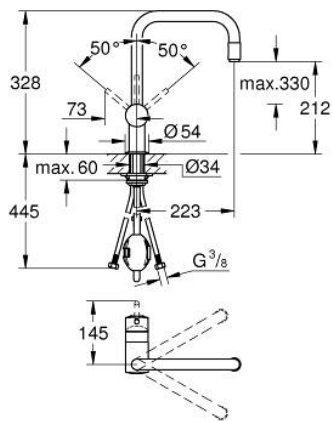

32 067 000 MINTA SINGLE-LEVER SINK MIXER 1/2"

PRODUCT DESCRIPTION

- Colour: chrome
- U spout
- single hole installation
- GROHE LongLife finish
- GROHE SilkMove 46 mm ceramic cartridge
- Pull-Out spout for greater flexibility
- Easy Docking Function guarantees easy retraction and smooth docking back to the starting position
- adjustable flow rate limiter
- swivel tubular spout, swivel area 360°
- integrated non-return valve
- protected against backflow
- flexible connection hoses
- rapid installation system
- maximum flow rate (at 3 bar): 10.5 l/min
- minimum pressure 1.0 bar

32 067 000 MINTA SINGLE-LEVER SINK MIXER 1/2"

SPARE PARTS

- 1: Lever (Spare part-nr. 46015000)
 - 2: Cap (Spare part-nr. 46025000)
 - 3: Cartridge (Spare part-nr. 46048000)
 - 4: Pull-Out spray (Spare part-nr. 46925000)
 - 4.1: Mousseur (Spare part-nr. 13952000)
 - 4.2: Non-return valve (Spare part-nr. 08565000)
 - 5: Hose for sink mixer with pull-out dual spray or mousseur (Spare part-nr. 48293000)
 - 6: Shank mounting kit (Spare part-nr. 46345000)
 - 7: Support plate (Spare part-nr. 05334000)
 - 8: Temperature limiter (Spare part-nr. 46375000)*
- * Optional accessories