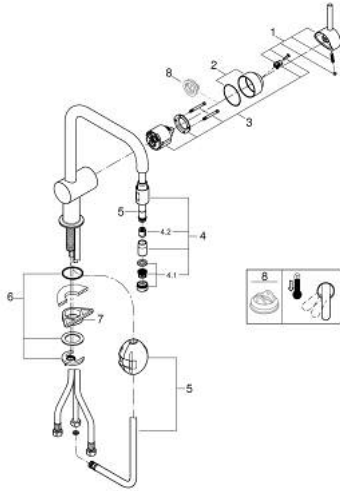

32 067 000 MINTA SINGLE-LEVER SINK MIXER 1/2"

PRODUCT DESCRIPTION

- Colour: chrome
- U spout
- single hole installation
- GROHE LongLife finish
- GROHE SilkMove 46 mm ceramic cartridge
- Pull-Out spout for greater flexibility
- Easy Docking Function guarantees easy retraction and smooth docking back to the starting position
- adjustable flow rate limiter
- swivel tubular spout, swivel area 360°
- integrated non-return valve
- protected against backflow
- flexible connection hoses
- rapid installation system
- maximum flow rate (at 3 bar): 10.5 l/min
- minimum pressure 1.0 bar

32 067 000 MINTA SINGLE-LEVER SINK MIXER 1/2"

SPARE PARTS

- 1: Lever (Spare part-nr. 46015000)
 - 2: Cap (Spare part-nr. 46025000)
 - 3: Cartridge (Spare part-nr. 46048000)
 - 4: Pull-Out spray (Spare part-nr. 46925000)
 - 4.1: Mousseur (Spare part-nr. 13952000)
 - 4.2: Non-return valve (Spare part-nr. 08565000)
 - 5: Hose for sink mixer with pull-out dual spray or mousseur (Spare part-nr. 48293000)
 - 6: Shank mounting kit (Spare part-nr. 46345000)
 - 7: Support plate (Spare part-nr. 05334000)
 - 8: Temperature limiter (Spare part-nr. 46375000)*
- * Optional accessories