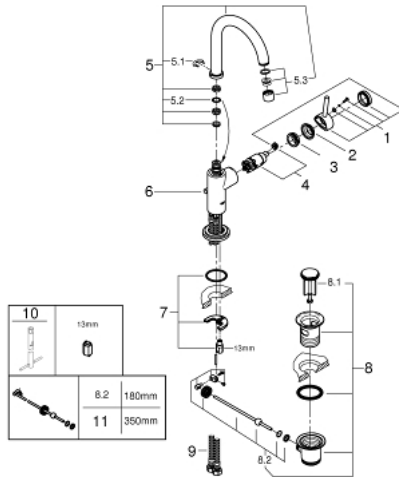

32 042 001 ATRIO SINGLE-LEVER BASIN MIXER 1/2" L-SIZE

PRODUCT DESCRIPTION

- Colour: chrome
- single hole installation
- GROHE SilkMove 28 mm ceramic cartridge
- GROHE LongLife finish
- rapid installation system
- swivel tubular C-spout with mousseur
- stop limiter
- pop-up waste set 1 1/4"
- flexible connection hoses

32 042 001 ATRIO SINGLE-LEVER BASIN MIXER 1/2" L-SIZE

SPARE PARTS

- 1: Lever (Spare part-nr. 46633000)
- 2: Cap (Spare part-nr. 46581000)
- 3: Fitting ring (Spare part-nr. 07419000)
- 4: Cartridge (Spare part-nr. 46580000)
- 5: Outlet (Spare part-nr. 13170000)
- 5.1: Safety ring (Spare part-nr. 0806500M)
- 5.2: Sealing washer (Spare part-nr. 0128500M)
- 5.3: Mousseur (Spare part-nr. 13935000)
- 6: Pop-up rod (Spare part-nr. 06575000)
- 7: Shank mounting kit (Spare part-nr. 46249000)
- 8: Waste set 1 1/4" (Spare part-nr. 28910000)
- 8.1: Plug (Spare part-nr. 07182000)
- 8.2: Eccentric rod (Spare part-nr. 07052000)
- 9: Connection hose (Spare part-nr. 46255000)
- 10: Mounting wrench (Spare part-nr. 19017000)*
- 11: Eccentric rod (Spare part-nr. 07341000)*