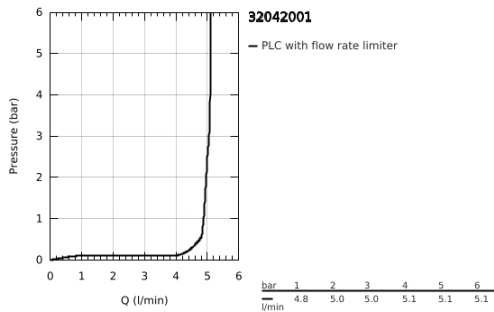

32 042 001 ATRIO SINGLE-LEVER BASIN MIXER 1/2" L-SIZE

PRODUCT DESCRIPTION

- Colour: chrome
- single hole installation
- GROHE SilkMove 28 mm ceramic cartridge
- GROHE LongLife finish
- rapid installation system
- swivel tubular C-spout with mousseur
- stop limiter
- pop-up waste set 1 1/4"
- flexible connection hoses

32 042 001 ATRIO SINGLE-LEVER BASIN MIXER 1/2" L-SIZE

SPARE PARTS

- 1: Lever (Spare part-nr. 46633000)
- 2: Cap (Spare part-nr. 46581000)
- 3: Fitting ring (Spare part-nr. 07419000)
- 4: Cartridge (Spare part-nr. 46580000)
- 5: Outlet (Spare part-nr. 13170000)
- 5.1: Safety ring (Spare part-nr. 0806500M)
- 5.2: Sealing washer (Spare part-nr. 0128500M)
- 5.3: Mousseur (Spare part-nr. 13935000)
- 6: Pop-up rod (Spare part-nr. 06575000)
- 7: Shank mounting kit (Spare part-nr. 46249000)
- 8: Waste set 1 1/4" (Spare part-nr. 28910000)
- 8.1: Plug (Spare part-nr. 07182000)
- 8.2: Eccentric rod (Spare part-nr. 07052000)
- 9: Connection hose (Spare part-nr. 46255000)
- 10: Mounting wrench (Spare part-nr. 19017000)*
- 11: Eccentric rod (Spare part-nr. 07341000)*