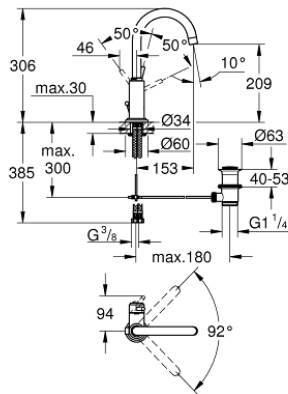

32 042 001 ATRIO SINGLE-LEVER BASIN MIXER 1/2" L-SIZE

PRODUCT DESCRIPTION

- Colour: chrome
- single hole installation
- GROHE SilkMove 28 mm ceramic cartridge
- GROHE LongLife finish
- rapid installation system
- swivel tubular C-spout with mousseur
- stop limiter
- pop-up waste set 1 1/4"
- flexible connection hoses

32 042 001 ATRIO SINGLE-LEVER BASIN MIXER 1/2" L-SIZE

SPARE PARTS

- 1: Lever (Spare part-nr. 46633000)
- 2: Cap (Spare part-nr. 46581000)
- 3: Fitting ring (Spare part-nr. 07419000)
- 4: Cartridge (Spare part-nr. 46580000)
- 5: Outlet (Spare part-nr. 13170000)
- 5.1: Safety ring (Spare part-nr. 0806500M)
- 5.2: Sealing washer (Spare part-nr. 0128500M)
- 5.3: Mousseur (Spare part-nr. 13935000)
- 6: Pop-up rod (Spare part-nr. 06575000)
- 7: Shank mounting kit (Spare part-nr. 46249000)
- 8: Waste set 1 1/4" (Spare part-nr. 28910000)
- 8.1: Plug (Spare part-nr. 07182000)
- 8.2: Eccentric rod (Spare part-nr. 07052000)
- 9: Connection hose (Spare part-nr. 46255000)
- 10: Mounting wrench (Spare part-nr. 19017000)*
- 11: Eccentric rod (Spare part-nr. 07341000)*