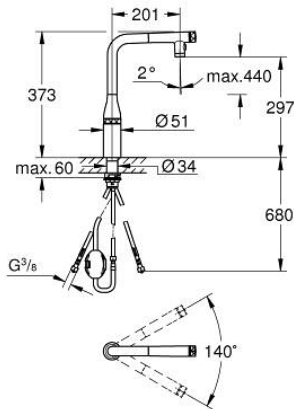

31 892 KF0 ESSENCE SMARTCONTROL SINK MIXER WITH SMARTCONTROL

PRODUCT DESCRIPTION

- Colour: phantom black
- single hole installation
- Dual Spray - switch between laminar spray and shower jet
- Pull-Out spout for greater flexibility
- material: metal
- MagneticDocking guarantees easy retraction and smooth docking of the spray head back to the starting position
- GROHE SmartControl - push for ON-OFF, turn for volume adjustment from water saving EcoMode to Full Flow
- temperature adjustment by turning of mixing valve on body
- swivel tubular spout
- swivel area 140°
- protected against backflow
- flexible connection hoses
- metal fixation set
- Protected Water Ways no contact of water with lead or nickel inside the tap
- professional edition
- maximum flow rate (at 3 bar): 10 l/min