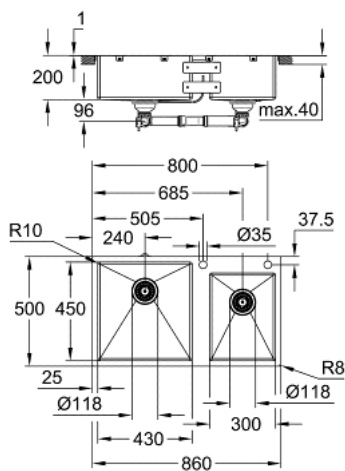

## 31 855 SD0 K800 STAINLESS STEEL SINK

### PRODUCT DESCRIPTION

- Colour: stainless steel
- model: K800 90-S 86/50 2.0 lh
- mounting type: top mount or flush mount
- material: stainless steel AISI 304 (V2A)
- material thickness: 1 mm
- GROHE LongLife finish
- finish: satin finish
- GROHE Whisper
- min. cabinet size: 900 mm
- dimensions: 860 x 500 mm
- 1 bowl: 430 x 450 x 200 mm
- 2 bowl: 300 x 401 x 200 mm
- GROHE FastFixation installation system
- cut-out (top mount): 845 x 485 mm (R3)
- cut-out (flush mount): 845 x 485 mm (R3) (top step outer size: -861 x 501 -R8 deep -3.5 mm)
- drainer: Ø 3.5" basket strainer waste
- accessories included: waste kit, basket strainer waste, mounting set
- amount of fasteners included (top mount): 12