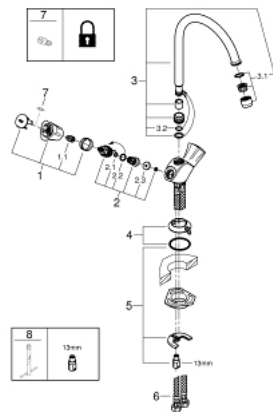

31 812 001 COSTA L SINGLE-HOLE SINK MIXER 1/2"

PRODUCT DESCRIPTION

- Colour: chrome
- metal handles
- heat insulated
- screwable
- GROHE LongLife finish
- GROHE Long-Life headparts
- mousseur
- swivel tubular spout, swivel area 360°
- chain ring
- flexible connection hoses
- maximum flow rate (at 3 bar): 13 l/min

31 812 001 COSTA L SINGLE-HOLE SINK MIXER 1/2"

SPARE PARTS

- 1: Handle (Spare part-nr. 45994000)
 - 1.1: Snap insert (Spare part-nr. 0538600M)
 - 2: Headpart 1/2" (Spare part-nr. 07146000)
 - 2.1: Sealing washer $\varnothing 6 \times \varnothing 2$ (Spare part-nr. 0128300M)
 - 2.2: O-ring $\varnothing 18,2 \times \varnothing 1,7$ (Spare part-nr. 0392400M)
 - 2.3: Seal (Spare part-nr. 0529100M)
 - 3: Outlet (Spare part-nr. 13213000)
 - 3.1: Mousseur (Spare part-nr. 13928000)
 - 3.2: O-ring $\varnothing 12 \times \varnothing 2$ (Spare part-nr. 0128000M)
 - 4: Escutcheon (Spare part-nr. 48005000)
 - 5: Shank mounting kit (Spare part-nr. 46249000)
 - 6: Connection hose (Spare part-nr. 46255000)
 - 7: Screw for Costa/Avina products (Spare part-nr. 48013000)*
 - 8: Mounting wrench (Spare part-nr. 19017000)*
- * Optional accessories