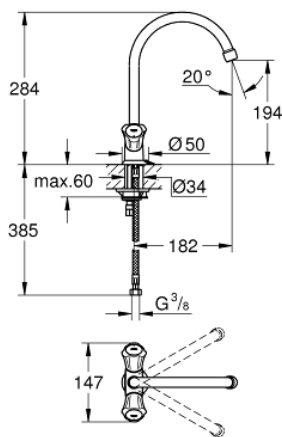

31 812 001 COSTA L SINGLE-HOLE SINK MIXER 1/2"

PRODUCT DESCRIPTION

- Colour: chrome
- metal handles
- heat insulated
- screwable
- GROHE LongLife finish
- GROHE Long-Life headparts
- mousseur
- swivel tubular spout, swivel area 360°
- chain ring
- flexible connection hoses
- maximum flow rate (at 3 bar): 13 l/min

31 812 001 COSTA L SINGLE-HOLE SINK MIXER 1/2"

SPARE PARTS

- 1: Handle (Spare part-nr. 45994000)
 - 1.1: Snap insert (Spare part-nr. 0538600M)
 - 2: Headpart 1/2" (Spare part-nr. 07146000)
 - 2.1: Sealing washer $\varnothing 6 \times \varnothing 2$ (Spare part-nr. 0128300M)
 - 2.2: O-ring $\varnothing 18,2 \times \varnothing 1,7$ (Spare part-nr. 0392400M)
 - 2.3: Seal (Spare part-nr. 0529100M)
 - 3: Outlet (Spare part-nr. 13213000)
 - 3.1: Mousseur (Spare part-nr. 13928000)
 - 3.2: O-ring $\varnothing 12 \times \varnothing 2$ (Spare part-nr. 0128000M)
 - 4: Escutcheon (Spare part-nr. 48005000)
 - 5: Shank mounting kit (Spare part-nr. 46249000)
 - 6: Connection hose (Spare part-nr. 46255000)
 - 7: Screw for Costa/Avina products (Spare part-nr. 48013000)*
 - 8: Mounting wrench (Spare part-nr. 19017000)*
- * Optional accessories