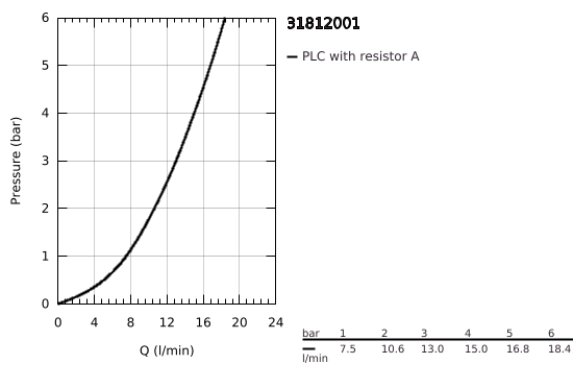

31 812 001 COSTA L SINGLE-HOLE SINK MIXER 1/2"

PRODUCT DESCRIPTION

- Colour: chrome
- metal handles
- heat insulated
- screwable
- GROHE LongLife finish
- GROHE Long-Life headparts
- mousseur
- swivel tubular spout, swivel area 360°
- chain ring
- flexible connection hoses
- maximum flow rate (at 3 bar): 13 l/min

31 812 001 COSTA L SINGLE-HOLE SINK MIXER 1/2"

SPARE PARTS

- 1: Handle (Spare part-nr. 45994000)
 - 1.1: Snap insert (Spare part-nr. 0538600M)
 - 2: Headpart 1/2" (Spare part-nr. 07146000)
 - 2.1: Sealing washer $\varnothing 6 \times \varnothing 2$ (Spare part-nr. 0128300M)
 - 2.2: O-ring $\varnothing 18,2 \times \varnothing 1,7$ (Spare part-nr. 0392400M)
 - 2.3: Seal (Spare part-nr. 0529100M)
 - 3: Outlet (Spare part-nr. 13213000)
 - 3.1: Mousseur (Spare part-nr. 13928000)
 - 3.2: O-ring $\varnothing 12 \times \varnothing 2$ (Spare part-nr. 0128000M)
 - 4: Escutcheon (Spare part-nr. 48005000)
 - 5: Shank mounting kit (Spare part-nr. 46249000)
 - 6: Connection hose (Spare part-nr. 46255000)
 - 7: Screw for Costa/Avina products (Spare part-nr. 48013000)*
 - 8: Mounting wrench (Spare part-nr. 19017000)*
- * Optional accessories