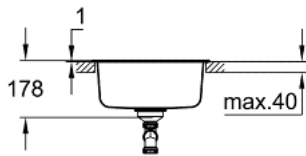

31 720 SD0 K200 STAINLESS STEEL SINK

PRODUCT DESCRIPTION

- Colour: stainless steel
- model: K200 50-S Ø 44 1.0
- mounting type: top mount
- material: stainless steel AISI 304 (V2A)
- GROHE Whisper
- min. cabinet size: 500 mm
- dimensions: Ø 440 mm
- 1 bowl: Ø 390 mm
- inner bowl radius: Ø 390
- GROHE FastFixation installation system
- cut-out: Ø 422 mm
- drainer: Ø 3.5" basket strainer waste
- accessories included: waste kit, basket strainer waste, mounting set
- amount of fasteners included (top mount): 5

31 720 SD0 K200 STAINLESS STEEL SINK

SPARE PARTS

- 1: Plug (Spare part-nr. 42589SD1)
- 2: Cover element (Spare part-nr. 42621SD0)
- 3: Siphon (Spare part-nr. 42616000)