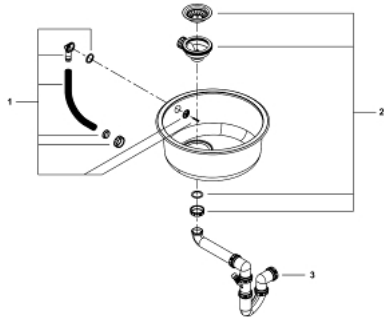

31 720 SD0 K200 STAINLESS STEEL SINK

PRODUCT DESCRIPTION

- Colour: stainless steel
- model: K200 50-S Ø 44 1.0
- mounting type: top mount
- material: stainless steel AISI 304 (V2A)
- GROHE Whisper
- min. cabinet size: 500 mm
- dimensions: Ø 440 mm
- 1 bowl: Ø 390 mm
- inner bowl radius: Ø 390
- GROHE FastFixation installation system
- cut-out: Ø 422 mm
- drainer: Ø 3.5" basket strainer waste
- accessories included: waste kit, basket strainer waste, mounting set
- amount of fasteners included (top mount): 5

31 720 SD0 K200 STAINLESS STEEL SINK

SPARE PARTS

- 1: Plug (Spare part-nr. 42589SD1)
- 2: Cover element (Spare part-nr. 42621SD0)
- 3: Siphon (Spare part-nr. 42616000)