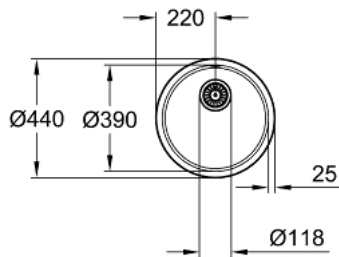

31 720 SD0 K200 STAINLESS STEEL SINK

PRODUCT DESCRIPTION

- Colour: stainless steel
- model: K200 50-S Ø 44 1.0
- mounting type: top mount
- material: stainless steel AISI 304 (V2A)
- GROHE Whisper
- min. cabinet size: 500 mm
- dimensions: Ø 440 mm
- 1 bowl: Ø 390 mm
- inner bowl radius: Ø 390
- GROHE FastFixation installation system
- cut-out: Ø 422 mm
- drainer: Ø 3.5" basket strainer waste
- accessories included: waste kit, basket strainer waste, mounting set
- amount of fasteners included (top mount): 5

31 720 SD0 K200 STAINLESS STEEL SINK

SPARE PARTS

- 1: Plug (Spare part-nr. 42589SD1)
- 2: Cover element (Spare part-nr. 42621SD0)
- 3: Siphon (Spare part-nr. 42616000)