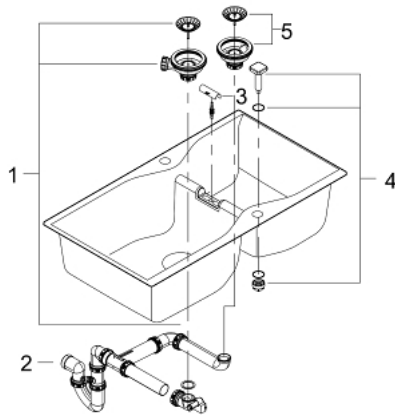

31 658 AP0 K700 COMPOSITE SINK

PRODUCT DESCRIPTION

- Colour: granite black
- model: K700 100-C 90/50 2.0 rev
- mounting type: top mount
- material: quartz composite
- GROHE Whisper
- min. cabinet size: 1000 mm
- dimensions: 900 x 500 mm
- 1 bowl: 465 x 443 x 230 mm
- 1 bowl: 315 x 443 x 230 mm
- outer radius: R6, inner bowl radius: R8
- GROHE FastFixation installation system
- sink mountable left or right
- cut-out: 880 x 480 mm
- drainer: automatic waste fitting
- accessories included: automatic waste fitting with rotary handle, waste kit, basket strainer waste, mounting set
- optional: push to open excenter (40 986 SD0)
- amount of fasteners included (top mount): 10
- heat resistant up to 180° C

31 658 AP0 K700 COMPOSITE SINK

SPARE PARTS

- 1: Plug (Spare part-nr. 42588SD1)
- 2: Waste trap (Spare part-nr. 42619000)
- 3: Cover element (Spare part-nr. 42595SD0)
- 4: Turning handle (Spare part-nr. 42586SD0)
- 5: Plug (Spare part-nr. 42589SD1)