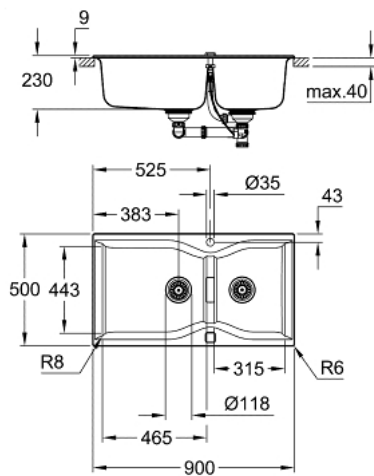

31 658 AP0 K700 COMPOSITE SINK

PRODUCT DESCRIPTION

- Colour: granite black
- model: K700 100-C 90/50 2.0 rev
- mounting type: top mount
- material: quartz composite
- GROHE Whisper
- min. cabinet size: 1000 mm
- dimensions: 900 x 500 mm
- 1 bowl: 465 x 443 x 230 mm
- 1 bowl: 315 x 443 x 230 mm
- outer radius: R6, inner bowl radius: R8
- GROHE FastFixation installation system
- sink mountable left or right
- cut-out: 880 x 480 mm
- drainer: automatic waste fitting
- accessories included: automatic waste fitting with rotary handle, waste kit, basket strainer waste, mounting set
- optional: push to open excenter (40 986 SD0)
- amount of fasteners included (top mount): 10
- heat resistant up to 180° C

31 658 AP0 K700 COMPOSITE SINK

SPARE PARTS

- 1: Plug (Spare part-nr. 42588SD1)
- 2: Waste trap (Spare part-nr. 42619000)
- 3: Cover element (Spare part-nr. 42595SD0)
- 4: Turning handle (Spare part-nr. 42586SD0)
- 5: Plug (Spare part-nr. 42589SD1)