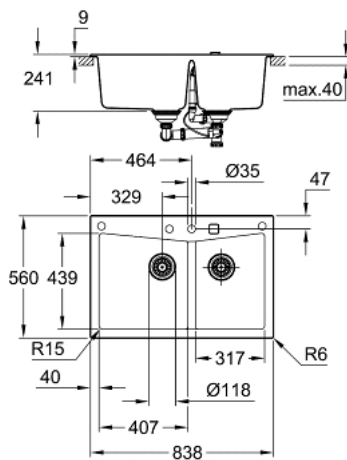

31 657 AP0 K700 COMPOSITE SINK

PRODUCT DESCRIPTION

- Colour: granite black
- model: K700 90-C 83.8/55.9 2.0
- mounting type: top mount or undermount
- material: quartz composite
- GROHE Whisper
- min. cabinet size: 900 mm
- dimensions: 838 x 559 mm
- 1 bowl: 406 x 438 x 241 mm
- 1 bowl: 316 x 438 x 241 mm
- outer radius: R6, inner bowl radius: R15
- GROHE FastFixation installation system
- sink mountable left
- cut-out (top mount installation): 818 x 539 mm
- cut-out (undermount installation): 757 x 437 mm
- drainer: automatic waste fitting
- accessories included: automatic waste fitting with rotary handle, waste kit, basket strainer waste, mounting set
- optional: push to open excenter (40 986 SD0)
- amount of fasteners included (top mount): 9
- amount of fasteners included (undermount): 9
- heat resistant up to 180° C

31 657 AP0 K700 COMPOSITE SINK

SPARE PARTS

- 1: Plug (Spare part-nr. 42588SD1)
- 2: Waste trap (Spare part-nr. 42619000)
- 3: Cover element (Spare part-nr. 42590SD1)
- 4: Turning handle (Spare part-nr. 42586SD0)
- 5: Plug (Spare part-nr. 42589SD1)