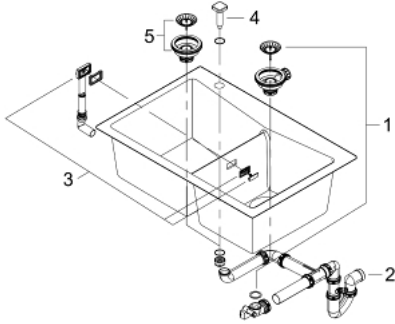

31 657 AP0 K700 COMPOSITE SINK

PRODUCT DESCRIPTION

- Colour: granite black
- model: K700 90-C 83.8/55.9 2.0
- mounting type: top mount or undermount
- material: quartz composite
- GROHE Whisper
- min. cabinet size: 900 mm
- dimensions: 838 x 559 mm
- 1 bowl: 406 x 438 x 241 mm
- 1 bowl: 316 x 438 x 241 mm
- outer radius: R6, inner bowl radius: R15
- GROHE FastFixation installation system
- sink mountable left
- cut-out (top mount installation): 818 x 539 mm
- cut-out (undermount installation): 757 x 437 mm
- drainer: automatic waste fitting
- accessories included: automatic waste fitting with rotary handle, waste kit, basket strainer waste, mounting set
- optional: push to open excenter (40 986 SD0)
- amount of fasteners included (top mount): 9
- amount of fasteners included (undermount): 9
- heat resistant up to 180° C

31 657 AP0 K700 COMPOSITE SINK

SPARE PARTS

- 1: Plug (Spare part-nr. 42588SD1)
- 2: Waste trap (Spare part-nr. 42619000)
- 3: Cover element (Spare part-nr. 42590SD1)
- 4: Turning handle (Spare part-nr. 42586SD0)
- 5: Plug (Spare part-nr. 42589SD1)