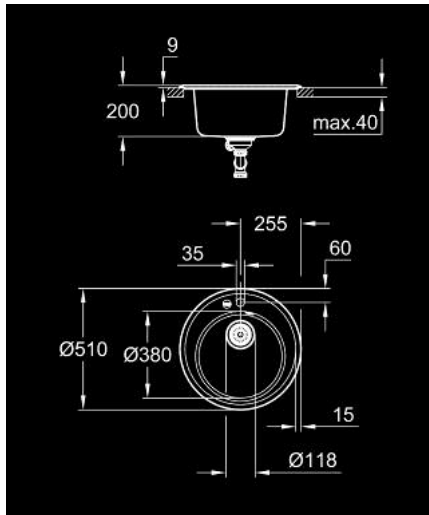

## 31 656 AP0 K200 COMPOSITE SINK

### PRODUCT DESCRIPTION

- Colour: granite black
- model: K200 50-C 51 1.0
- mounting type: top mount
- material: quartz composite
- GROHE Whisper
- min. cabinet size: 500 mm
- dimensions: Ø 510 mm
- 1 bowl: Ø 380 x 200 mm
- inner bowl radius: Ø 380
- GROHE FastFixation installation system
- cut-out: Ø 490 mm
- drainer: automatic waste fitting
- accessories included: waste kit, basket strainer waste, mounting set
- optional: push to open excenter (40 986 SD0)
- amount of fasteners included (top mount): 3
- heat resistant up to 180° C

### SPARE PARTS

- 1: Plug (Spare part-nr. 42589SD1)
- 2: Siphon (Spare part-nr. 42616000)
- 3: Cover element (Spare part-nr. 42621SD0)