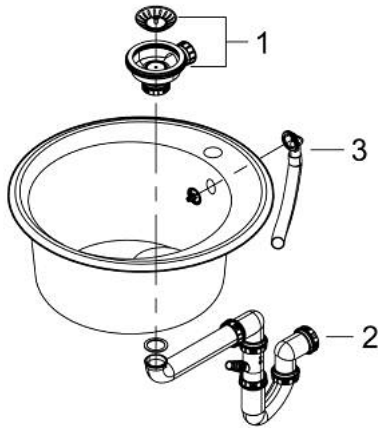

## 31 656 AP0 K200 COMPOSITE SINK

### PRODUCT DESCRIPTION

- Colour: granite black
- model: K200 50-C 51 1.0
- mounting type: top mount
- material: quartz composite
- GROHE Whisper
- min. cabinet size: 500 mm
- dimensions: Ø 510 mm
- 1 bowl: Ø 380 x 200 mm
- inner bowl radius: Ø 380
- GROHE FastFixation installation system
- cut-out: Ø 490 mm
- drainer: automatic waste fitting
- accessories included: waste kit, basket strainer waste, mounting set
- optional: push to open excenter (40 986 SD0)
- amount of fasteners included (top mount): 3
- heat resistant up to 180° C

### SPARE PARTS

- 1: Plug (Spare part-nr. 42589SD1)
- 2: Siphon (Spare part-nr. 42616000)
- 3: Cover element (Spare part-nr. 42621SD0)